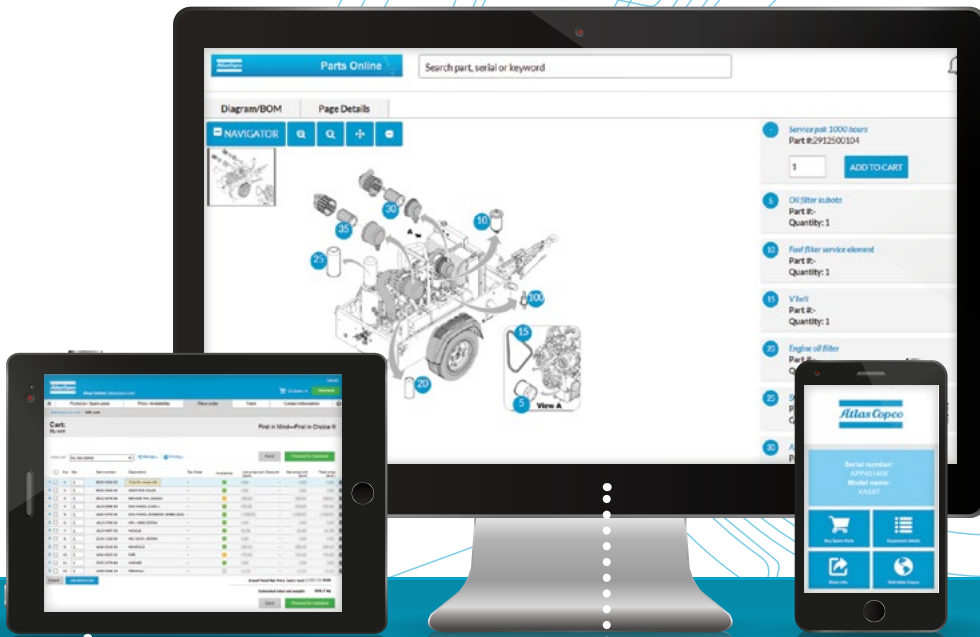

Parts Online & Shop Online

Atlas Copco

Find and buy spare parts 24/7

Are you looking for spare parts?

Search and buy spare parts for Atlas Copco products - **anytime, any product, anywhere.**

Scan the QR code on your machine

and go to the QR Connect portal to find all the information about your equipment.

- Equipment details
- Manufacturing date
- Machine components
- Spare Part Manual
- Buy spare parts
- Share information