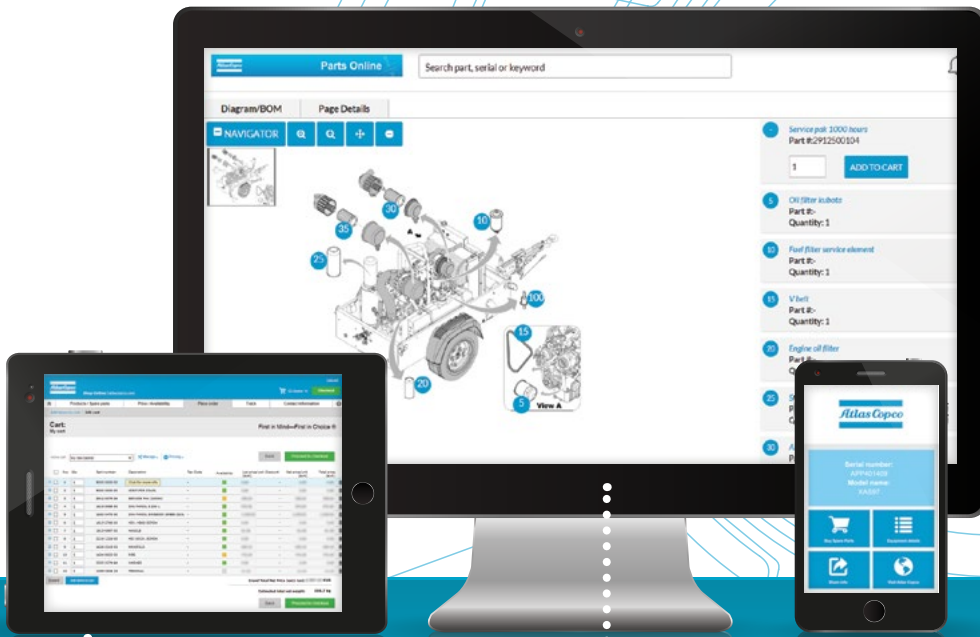

# Are you looking for spare parts?

Search and buy spare parts for Atlas Copco products - **anytime, any product, anywhere.**

## Scan the QR code on your machine

and go to the QR Connect portal to find all the information about your equipment.

- Equipment details
- Manufacturing date
- Machine components
- Spare Part Manual
- Buy spare parts
- Share information