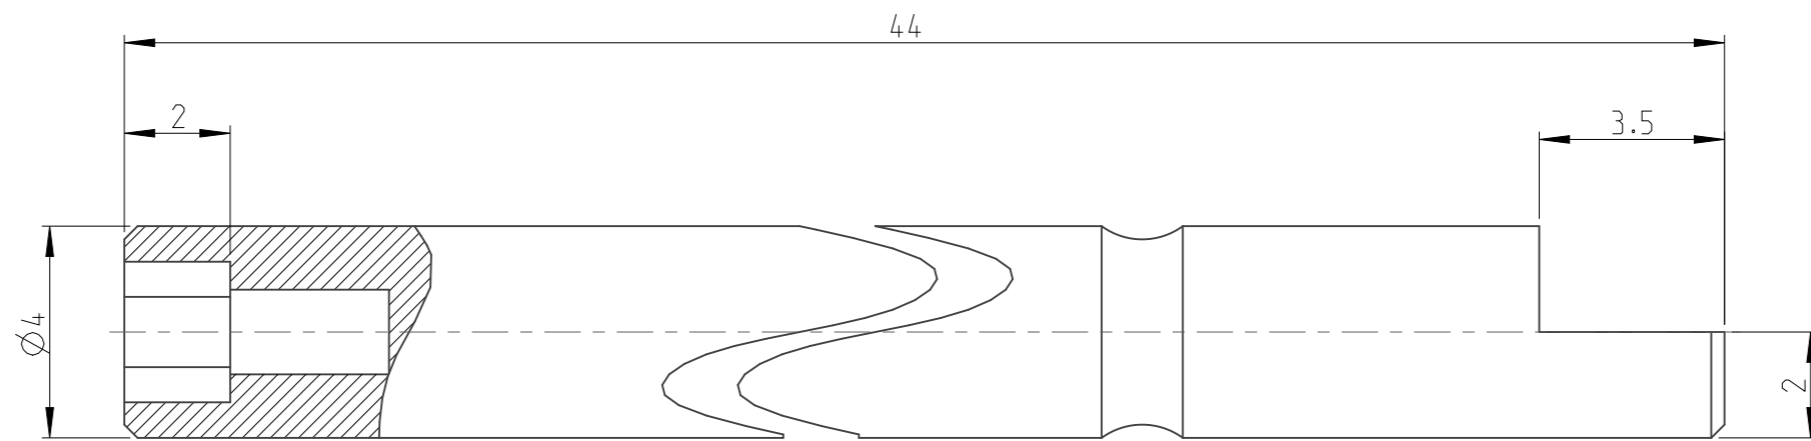

PART	4023000245	Status	Released	Rev./Iter	1.2
Drawing	4023000245	Status		Rev./Iter	1.2

1 | 2 | 3 | 4 | 5 | 6 | 7 | 8 | 9 | 10

A
B
C
D
E
F
G

7:1

3:1

proprietary document. Not to be used in any way without our consent.

SALTUS

Name
HEX SOCKET BIT HEX 2.3 L=44

Designation
4023 0002 45

G