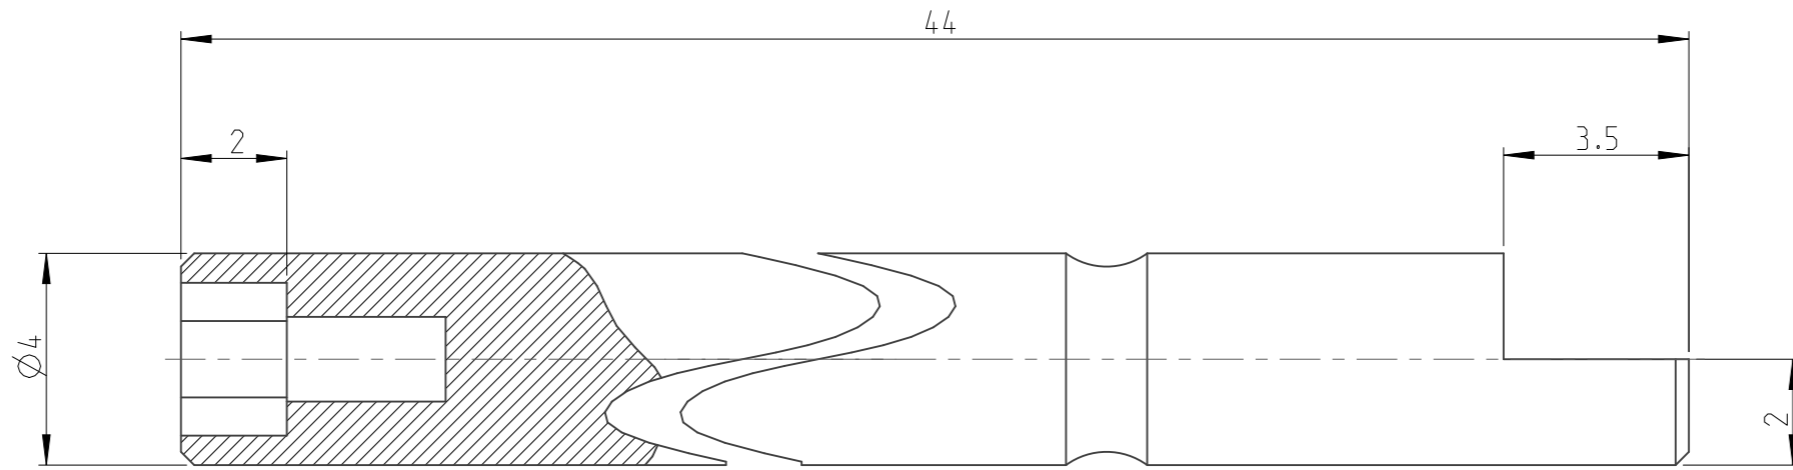

PART	4023000246	Status	Released	Rev./Iter	1.2
Drawing	4023000246	Status		Rev./Iter	1.2

3:1

proprietary document. Not to be used in any way without our consent.

SALTUS

Name	HEX SOCKET BIT HEX 2.5 L=44
Designation	4023 0002 46