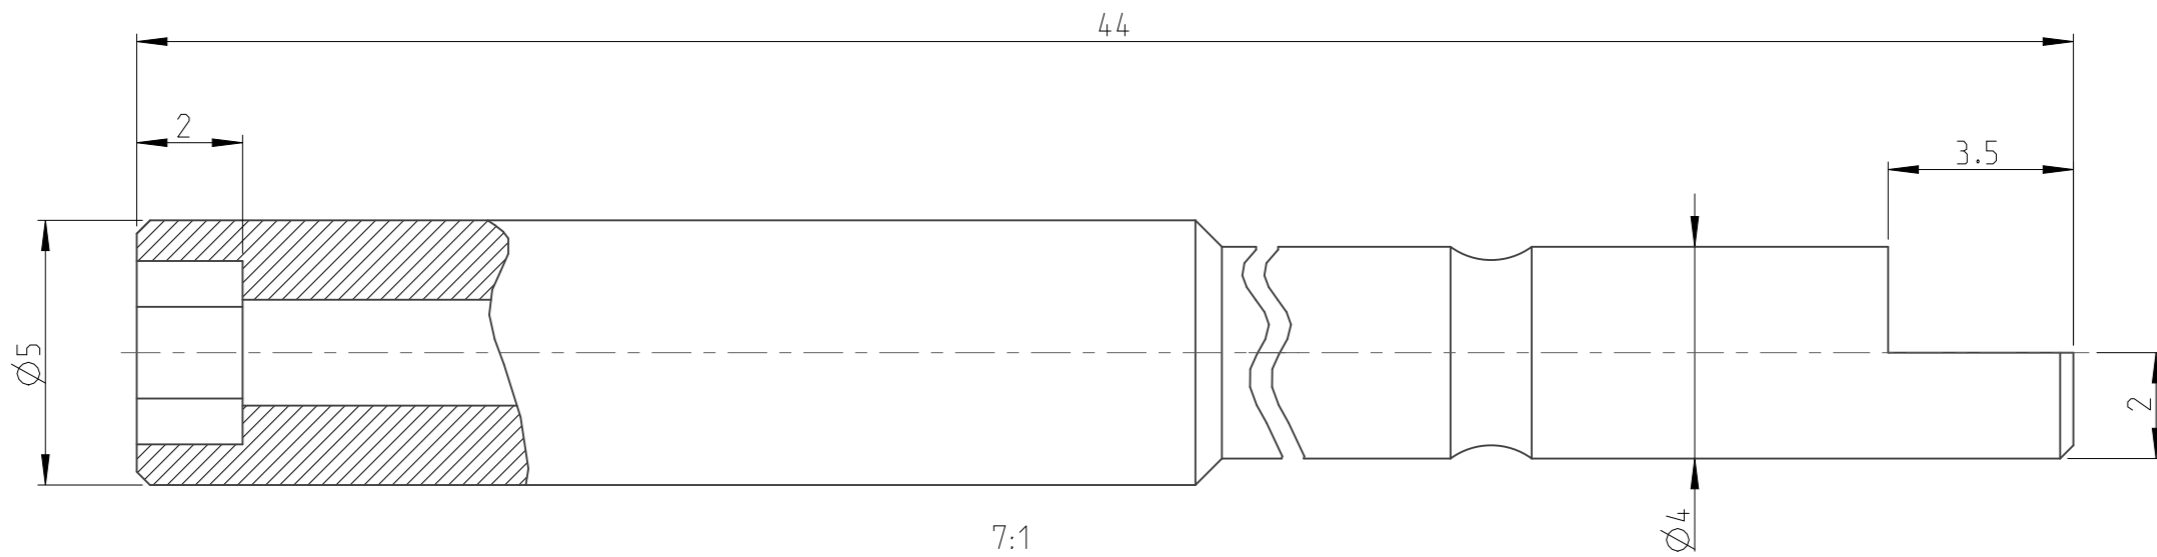

PART	4023000247	Status	Released	Rev./Iter	1.3
Drawing	4023000247	Status		Rev./Iter	1.3

3:1

7:1

44

2

3.5

2

Ø4

Ø5

HM 4

HEX 3

proprietary document. Not to be used in any way without our consent.

SALTUS

Name	HEX SOCKET BIT HEX 3 L=44
Designation	4023 0002 47