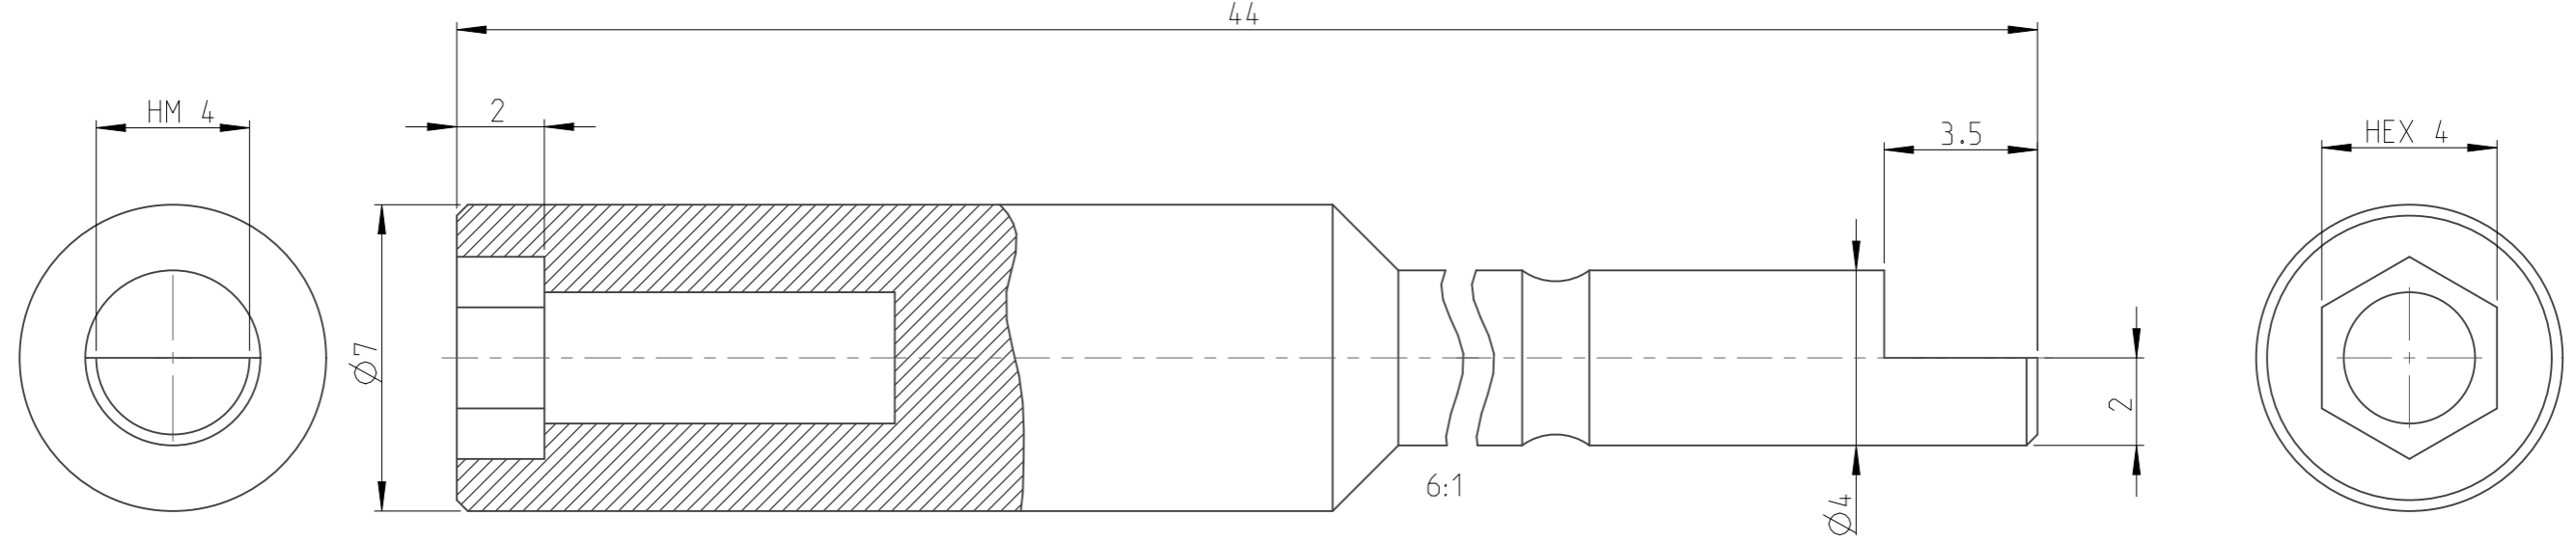

PART	4023000248	Status	Released	Rev./Iter	1.3
Drawing	4023000248	Status		Rev./Iter	1.3

1 2 3 4 5 6 7 8 9 10

3:1

proprietary document. Not to be used in any way without our consent.

<b>SALTUS</b>	Name	HEX SOCKET BIT HEX 4 L=44
	Designation	4023 0002 48