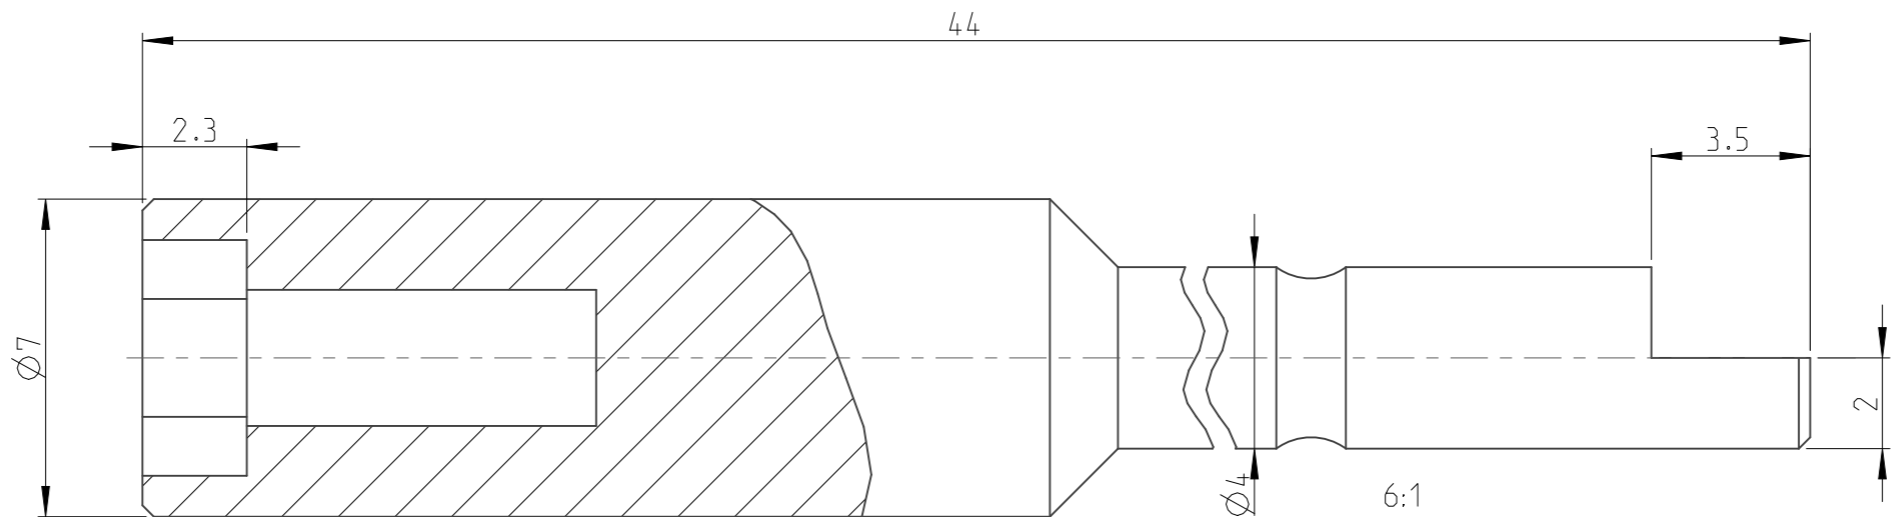

PART	4023000249	Status	Released	Rev./Iter	1.3
Drawing	4023000249	Status		Rev./Iter	1.3

1 | 2 | 3 | 4 | 5 | 6 | 7 | 8 | 9 | 10

A  
B  
C  
D

3:1

proprietary document. Not to be used in any way without our consent.

E  
F

<b>SALTUS</b>	Name	HEX SOCKET BIT HEX 4.5 L=44
	Designation	4023 0002 49

G