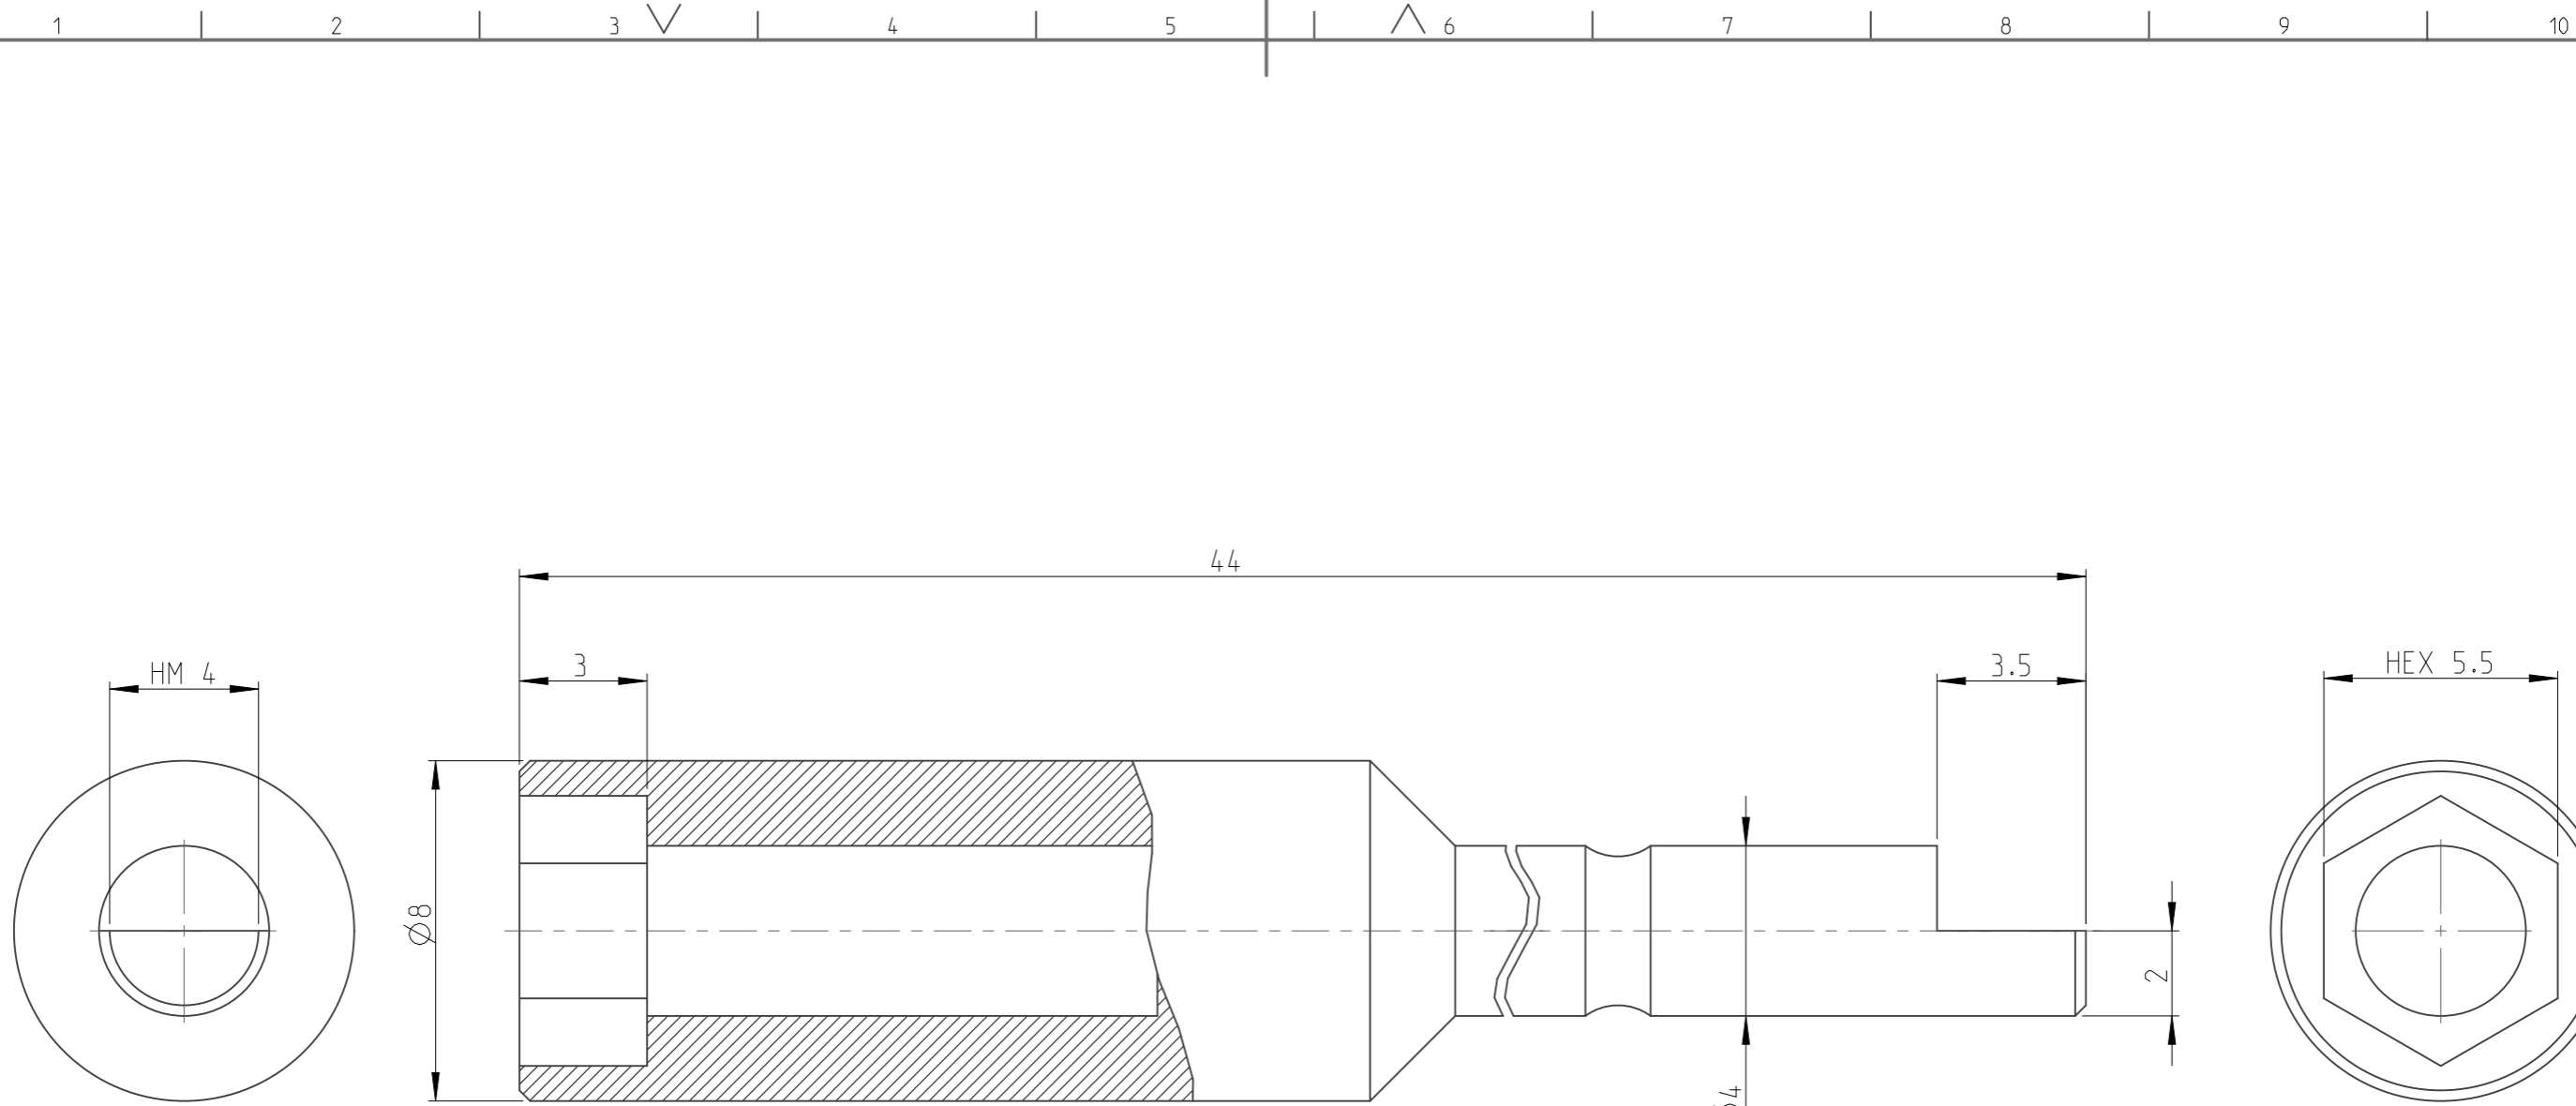

PART	4023000251	Status	Released	Rev./Iter	1.2
Drawing	4023000251	Status		Rev./Iter	1.2

proprietary document. Not to be used in any way without our consent.

SALTUS	Name	HEX SOCKET BIT HEX 5.5 L=44
	Designation	4023 0002 51