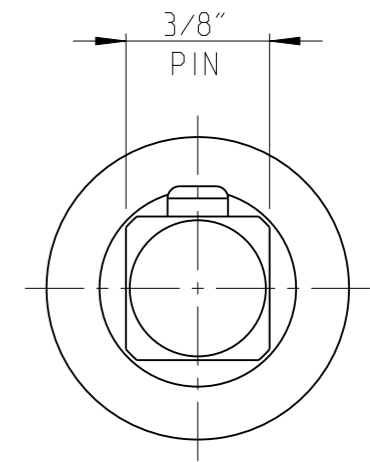

PART	4023360002	Status	Released	Rev./Iter	0.3
Drawing	4023360002	Status		Rev./Iter	0.4

proprietary document. Not to be used in any way without our consent.

SALTUS

Name	EXT-SQ3/8"-L75-SQ3/8"-G-P
Designation	4023 3600 02