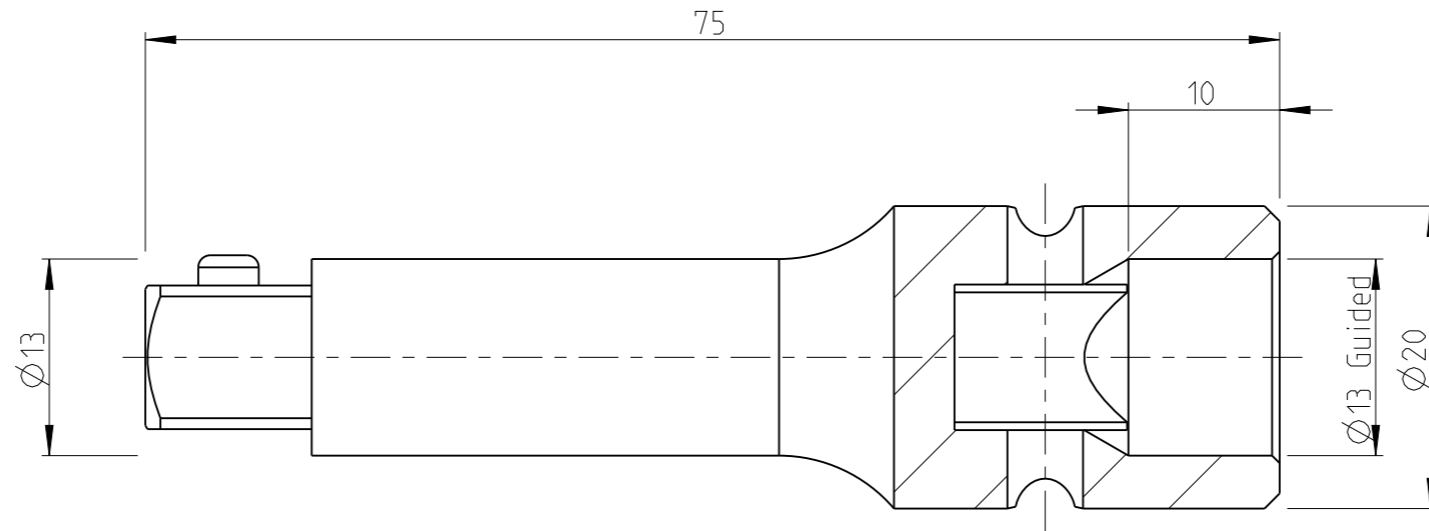

PART	4023360002	Status	Released	Rev./Iter	0.3
Drawing	4023360002	Status		Rev./Iter	0.4

proprietary document. Not to be used in any way without our consent.

SALTUS

Name	EXT-SQ3/8"-L75-SQ3/8"-G-P
Designation	4023 3600 02