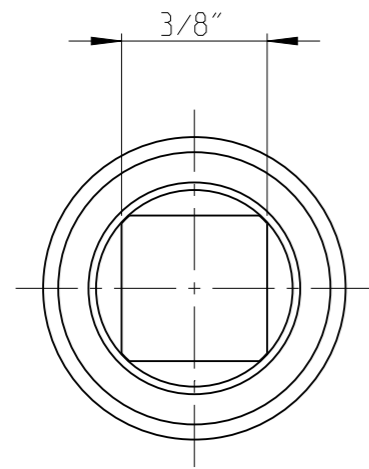

PART	4023360002	Status	Released	Rev./Iter	0.3
Drawing	4023360002	Status		Rev./Iter	0.4

proprietary document. Not to be used in any way without our consent.

SALTUS

Name	EXT-SQ3/8"-L75-SQ3/8"-G-P
Designation	4023 3600 02