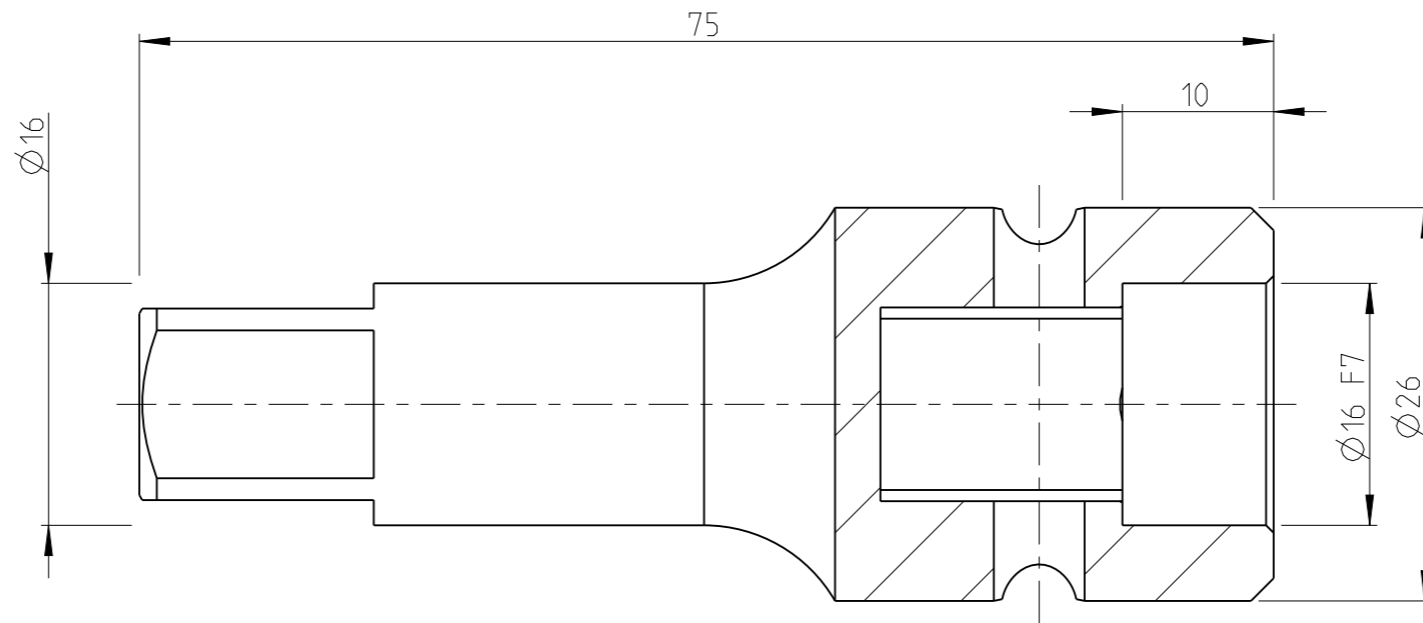

PART	4023360202	Status	In Work	Rev. / Iter	0.0
Drawing	4023360202	Status		Rev. / Iter	0.0

proprietary document. Not to be used in any way without our consent.

SALTUS

Name	EXT-SQ1/2"-L75-SQ1/2"-G-H
Designation	4023 3602 02