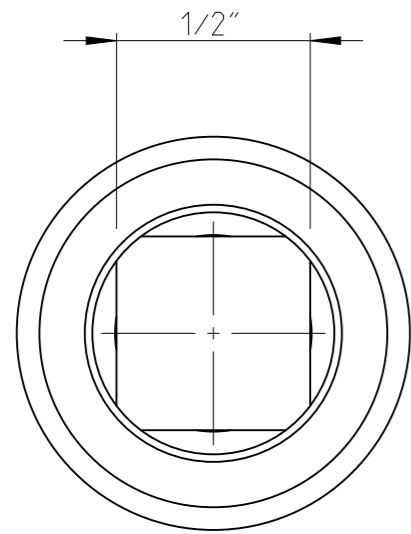

PART	4023360202	Status	In Work	Rev. / Iter	0.0
Drawing	4023360202	Status		Rev. / Iter	0.0

proprietary document. Not to be used in any way without our consent.

SALTUS

Name	EXT-SQ1/2"-L75-SQ1/2"-G-H
Designation	4023 3602 02