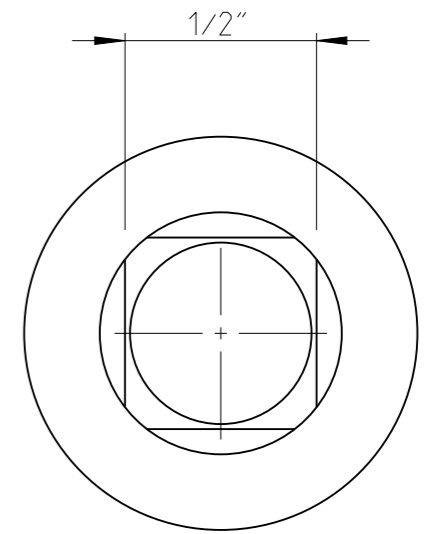

PART	4023360202	Status	In Work	Rev. / Iter	0.0
Drawing	4023360202	Status		Rev. / Iter	0.0

proprietary document. Not to be used in any way without our consent.

SALTUS

Name	EXT-SQ1/2"-L75-SQ1/2"-G-H
Designation	4023 3602 02