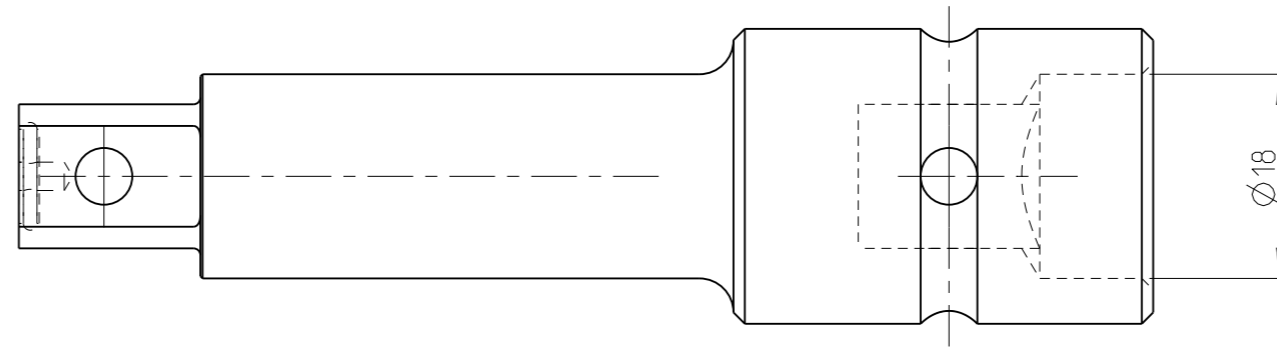

PART	4023360501	Status	In Work	Rev. / Iter	0.2
Drawing	4023360501_SW	Status		Rev. / Iter	0.2

proprietary document. Not to be used in any way without our consent.

<b>SALTUS</b>	Name	EXT-SQ1/2"-L100-SQ1/2"-G-H
	Designation	4023 3605 01