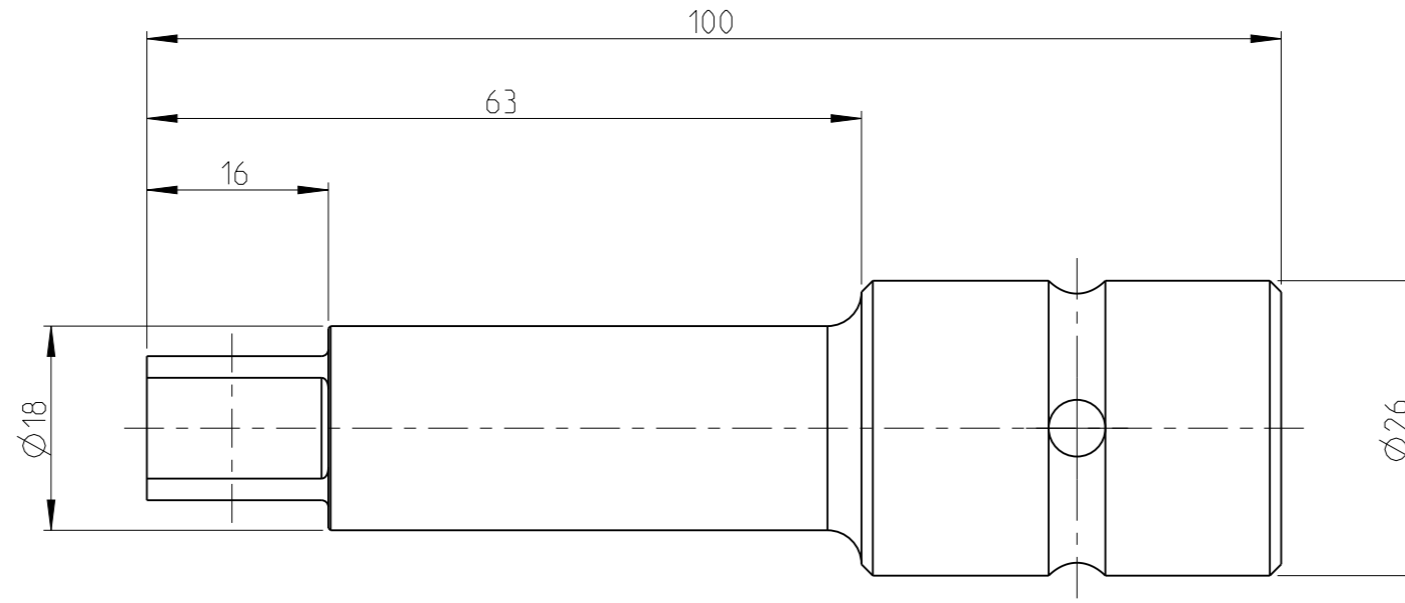

PART	4023360501	Status	In Work	Rev. / Iter	0.2
Drawing	4023360501_SW	Status		Rev. / Iter	0.2

proprietary document. Not to be used in any way without our consent.

<b>SALTUS</b>	Name	EXT-SQ1/2"-L100-SQ1/2"-G-H
	Designation	4023 3605 01