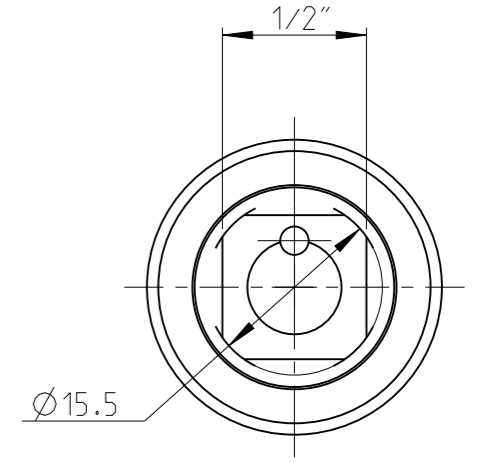

PART	4023360501	Status	In Work	Rev. / Iter	0.2
Drawing	4023360501_SW	Status		Rev. / Iter	0.2

proprietary document. Not to be used in any way without our consent.

<b>SALTUS</b>	Name	EXT-SQ1/2"-L100-SQ1/2"-G-H
	Designation	4023 3605 01