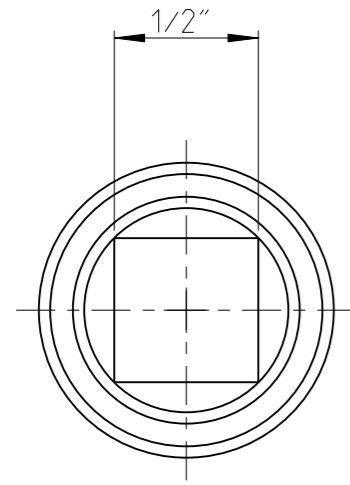

PART	4023360501	Status	In Work	Rev. / Iter	0.2
Drawing	4023360501_SW	Status		Rev. / Iter	0.2

proprietary document. Not to be used in any way without our consent.

<b>SALTUS</b>	Name	EXT-SQ1/2"-L100-SQ1/2"-G-H
	Designation	4023 3605 01