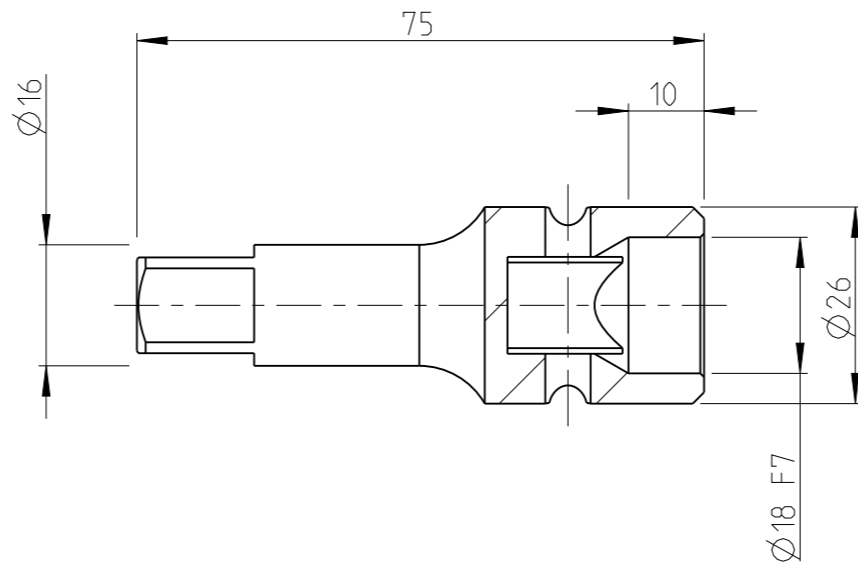

PART	4023360502	Status	In Work	Rev. / Iter	0.0
Drawing	4023360502	Status		Rev. / Iter	0.0

proprietary document. Not to be used in any way without our consent.

**SALTUS**

Name	EXT-SQ1/2"-L75-SQ1/2"-G-H
Designation	4023 3605 02