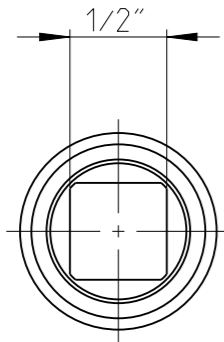

PART	4023360502	Status	In Work	Rev. / Iter	0.0
Drawing	4023360502	Status		Rev. / Iter	0.0

proprietary document. Not to be used in any way without our consent.

**SALTUS**

Name	EXT-SQ1/2"-L75-SQ1/2"-G-H
Designation	4023 3605 02