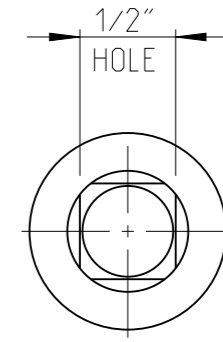

PART	4023360502	Status	In Work	Rev. / Iter	0.0
Drawing	4023360502	Status		Rev. / Iter	0.0

proprietary document. Not to be used in any way without our consent.

**SALTUS**

Name	EXT-SQ1/2"-L75-SQ1/2"-G-H
Designation	4023 3605 02