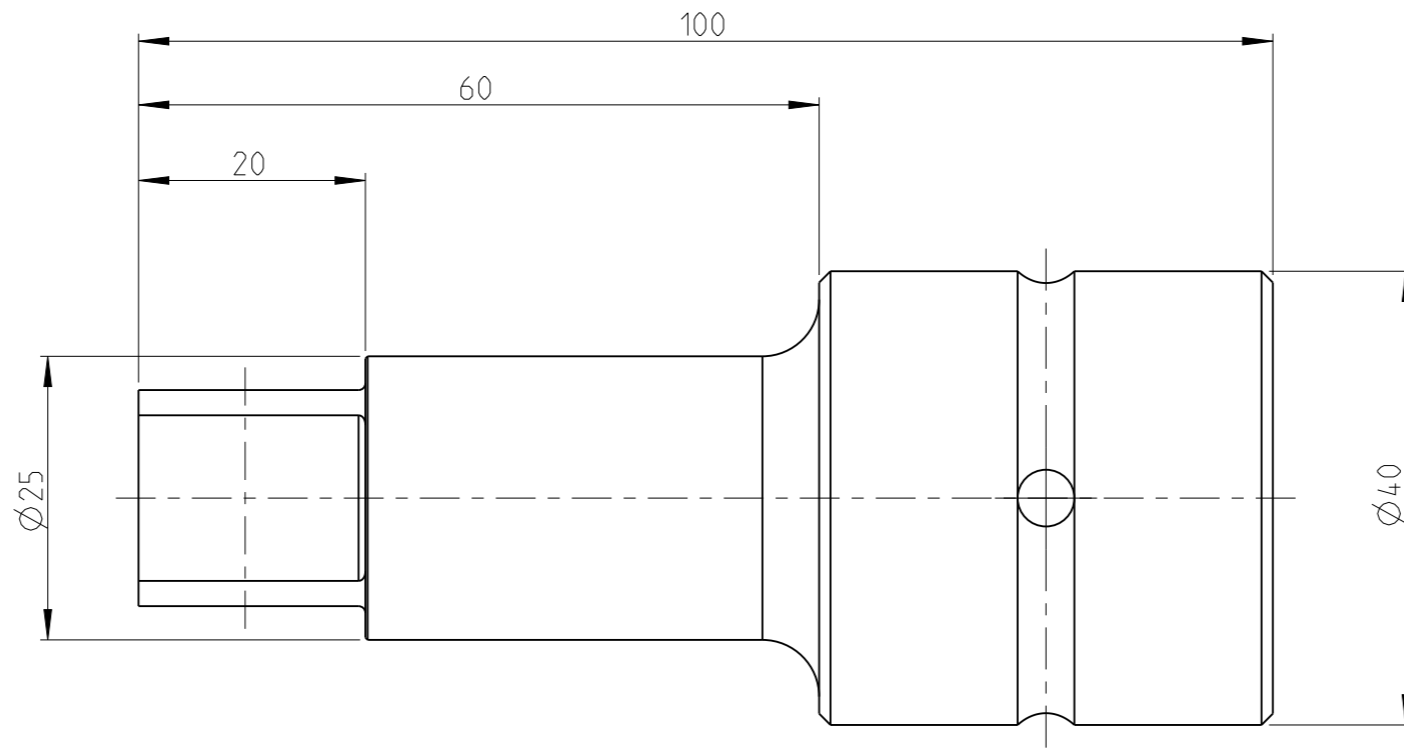

PART	4023360801	Status	In Work	Rev. / Iter	0.3
Drawing	4023360801_SW	Status		Rev. / Iter	0.3

proprietary document. Not to be used in any way without our consent.

SALTUS

Name	EXT-SQ3/4"-L100-SQ3/4"-G-H
Designation	4023 3608 01