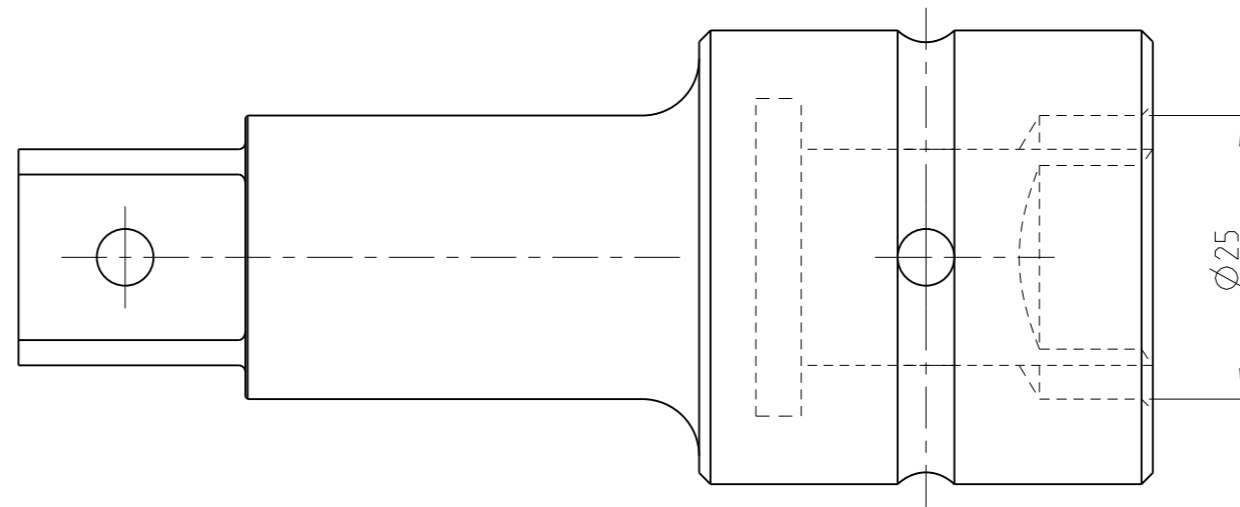

PART	4023360801	Status	In Work	Rev. / Iter	0.3
Drawing	4023360801_SW	Status		Rev. / Iter	0.3

proprietary document. Not to be used in any way without our consent.

SALTUS

Name	EXT-SQ3/4"-L100-SQ3/4"-G-H
Designation	4023 3608 01