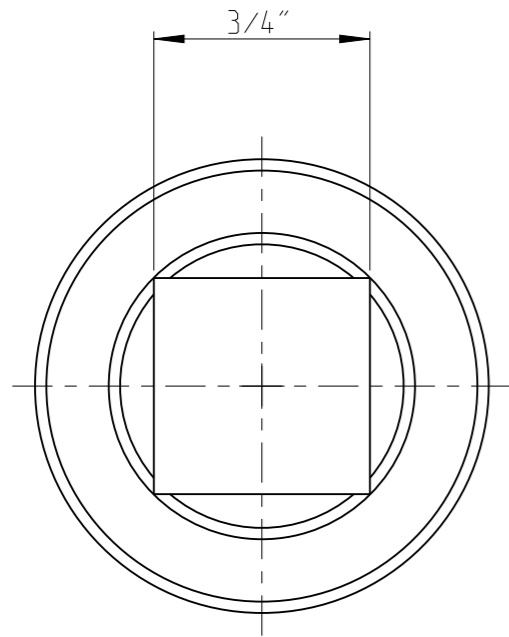

PART	4023360801	Status	In Work	Rev. / Iter	0.3
Drawing	4023360801_SW	Status		Rev. / Iter	0.3

proprietary document. Not to be used in any way without our consent.

SALTUS

Name	EXT-SQ3/4"-L100-SQ3/4"-G-H
Designation	4023 3608 01