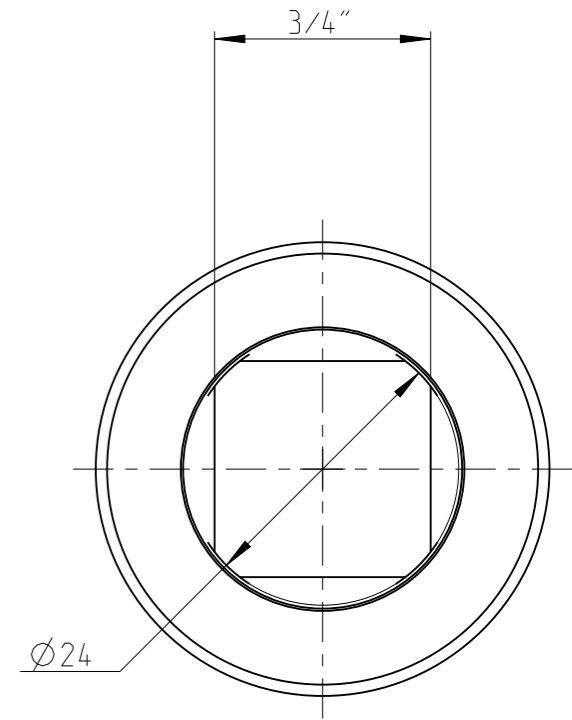

PART	4023360801	Status	In Work	Rev. / Iter	0.3
Drawing	4023360801_SW	Status		Rev. / Iter	0.3

proprietary document. Not to be used in any way without our consent.

SALTUS

Name	EXT-SQ3/4"-L100-SQ3/4"-G-H
Designation	4023 3608 01