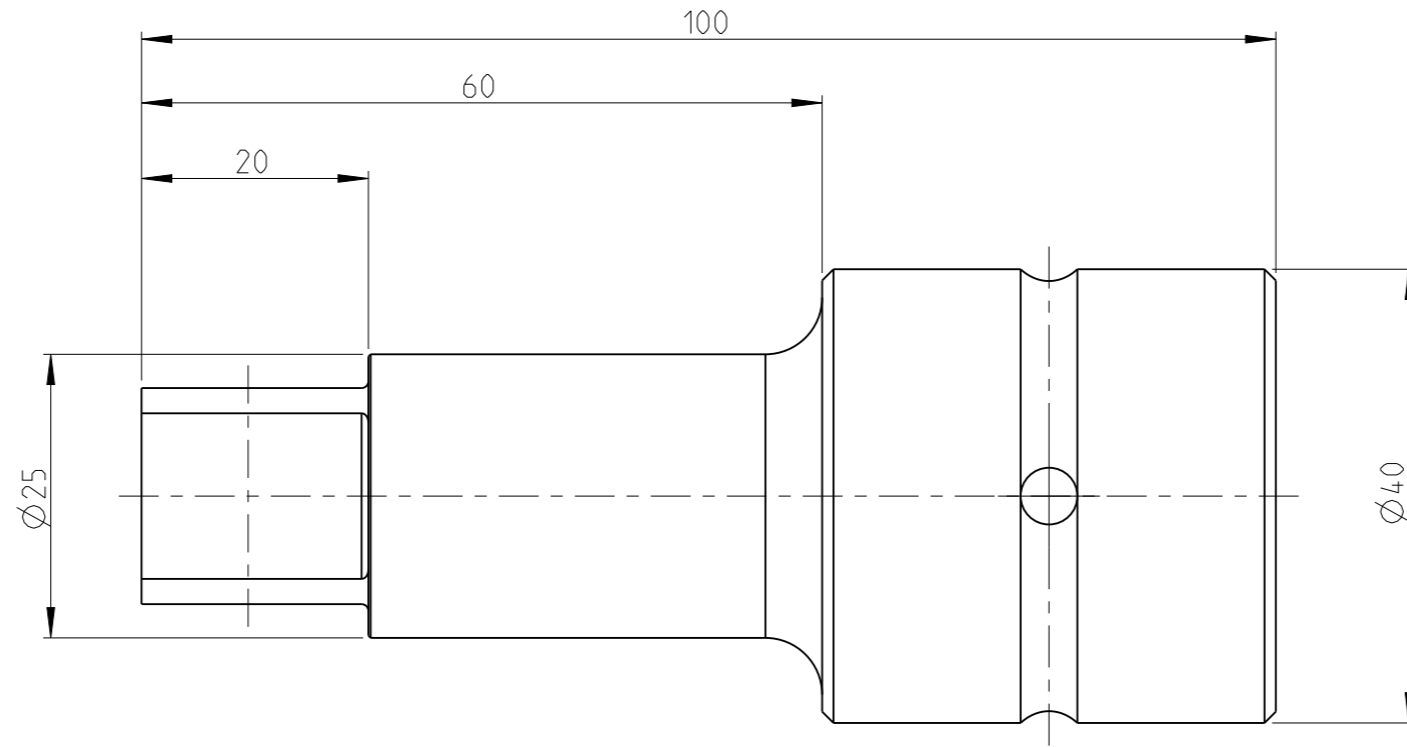

PART	4023360801	Status	In Work	Rev. Itf	0.3
Drawing	4023360801_SW	Status		Rev. Itf	0.3

proprietary document. Not to be used in any way without our consent.

SALTUS

Name	EXT-SQ3/4"-L100-SQ3/4"-G-H
Designation	4023 3608 01