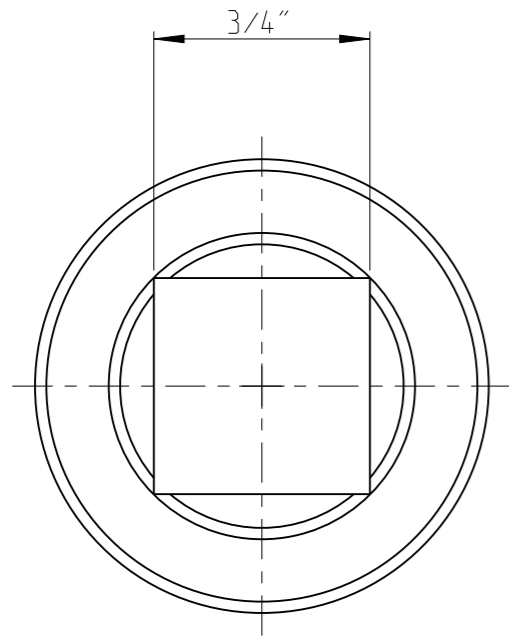

PART	4023360801	Status	In Work	Rev. Itf	0.3
Drawing	4023360801_SW	Status		Rev. Itf	0.3

proprietary document. Not to be used in any way without our consent.

SALTUS

Name	EXT-SQ3/4"-L100-SQ3/4"-G-H
Designation	4023 3608 01