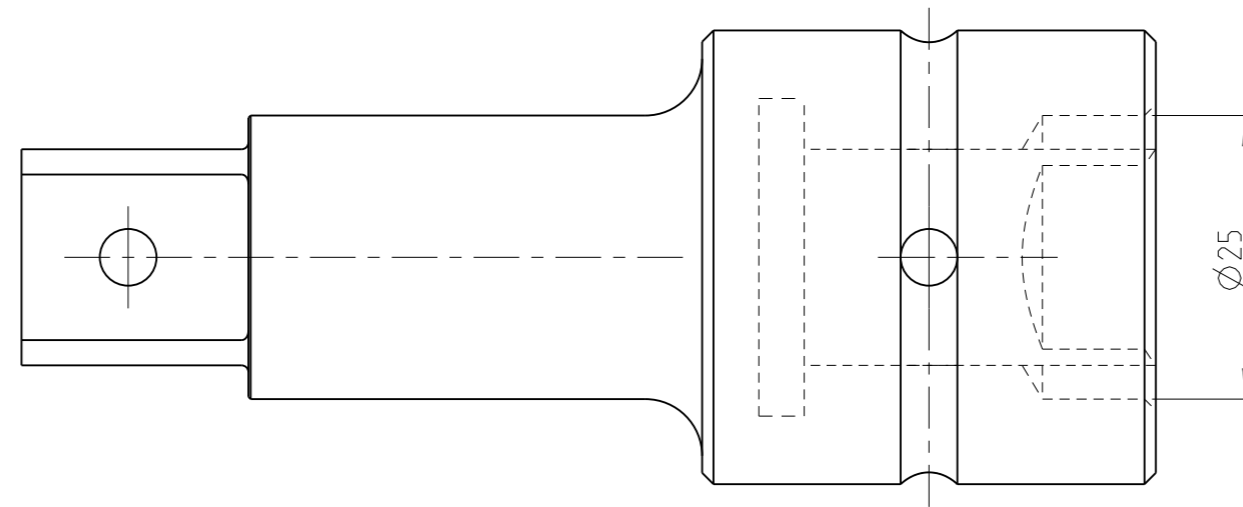

PART	4023360801	Status	In Work	Rev. Itf	0.3
Drawing	4023360801_SW	Status		Rev. Itf	0.3

proprietary document. Not to be used in any way without our consent.

SALTUS

Name	EXT-SQ3/4"-L100-SQ3/4"-G-H
Designation	4023 3608 01