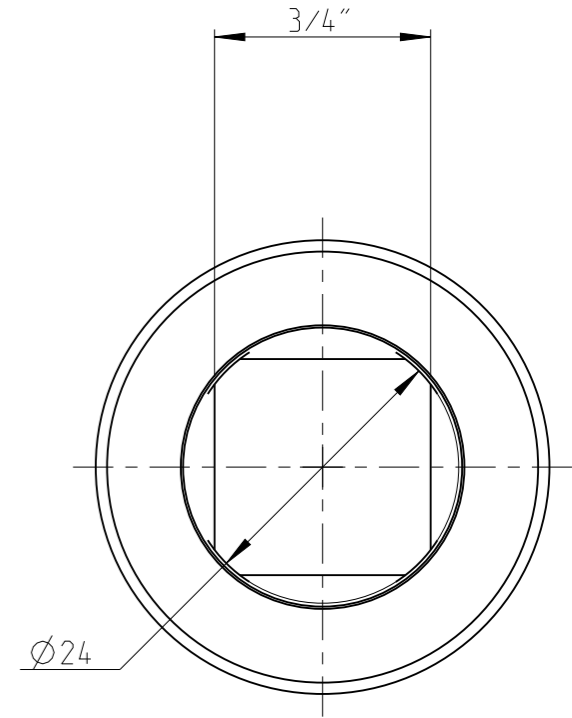

PART	4023360801	Status	In Work	Rev. Itf	0.3
Drawing	4023360801_SW	Status		Rev. Itf	0.3

proprietary document. Not to be used in any way without our consent.

SALTUS

Name	EXT-SQ3/4"-L100-SQ3/4"-G-H
Designation	4023 3608 01