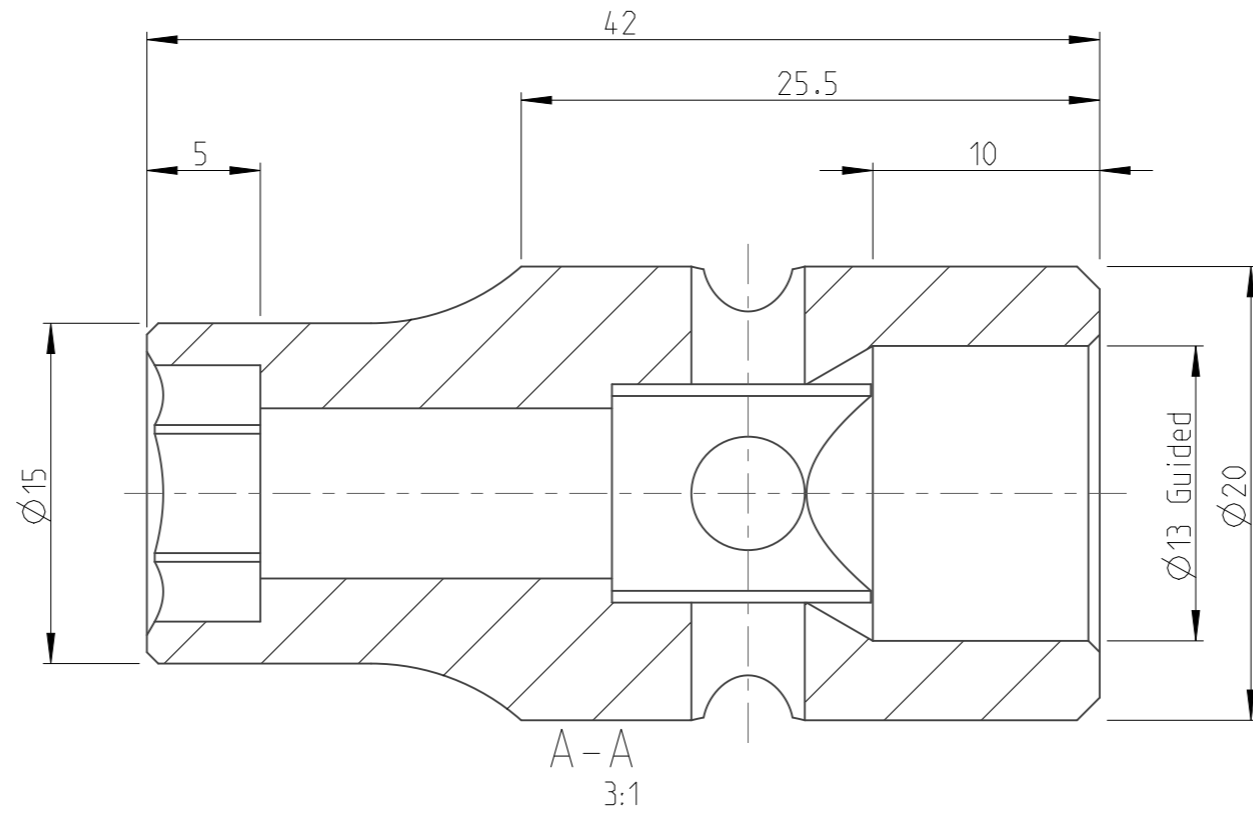

PART	4026421000	Status	Released	Rev./Iter	2.0
Drawing	4026421000	Status		Rev./Iter	2.0

2:1

proprietary document. Not to be used in any way without our consent.

**SALTUS**

Name	Socket-SQ3/8"-L42-HEX10-G
Designation	4026 4210 00