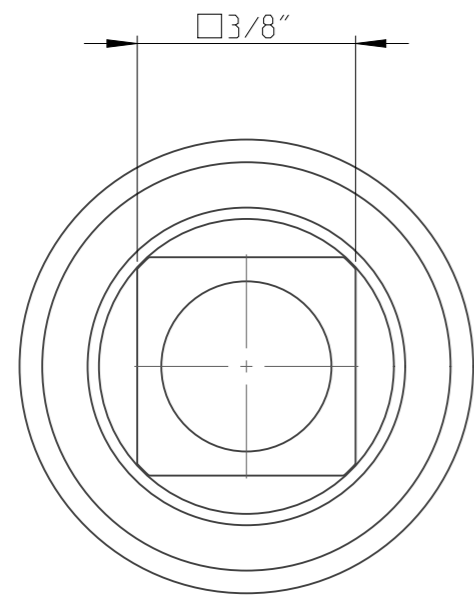

PART	4026421000	Status	Released	Rev./Iter	2.0
Drawing	4026421000	Status		Rev./Iter	2.0

2:1

proprietary document. Not to be used in any way without our consent.

**SALTUS**

Name	Socket-SQ3/8"-L42-HEX10-G
Designation	4026 4210 00