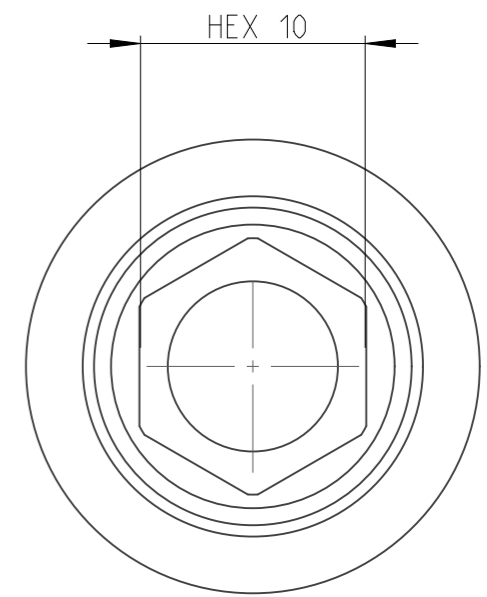

PART	4026421000	Status	Released	Rev./Iter	2.0
Drawing	4026421000	Status		Rev./Iter	2.0

2:1

proprietary document. Not to be used in any way without our consent.

**SALTUS**

Name	Socket-SQ3/8"-L42-HEX10-G
Designation	4026 4210 00