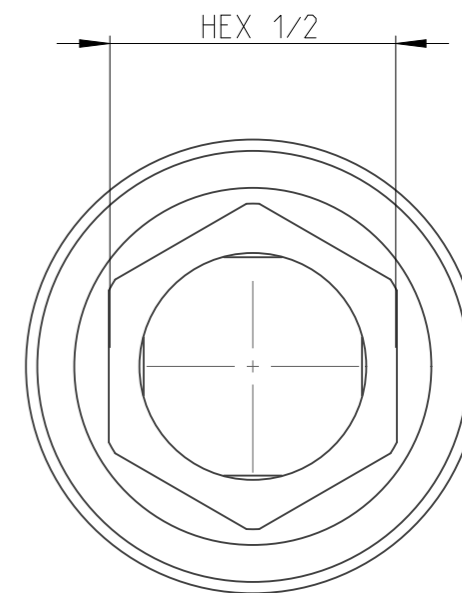

PART	4026421200	Status	Released	Rev./Iter	1.0
Drawing	4026421200	Status		Rev./Iter	1.0

2:1

proprietary document. Not to be used in any way without our consent.

SALTUS

Name	Socket-SQ3/8"-L42-HEX1/2"-G
Designation	4026 4212 00