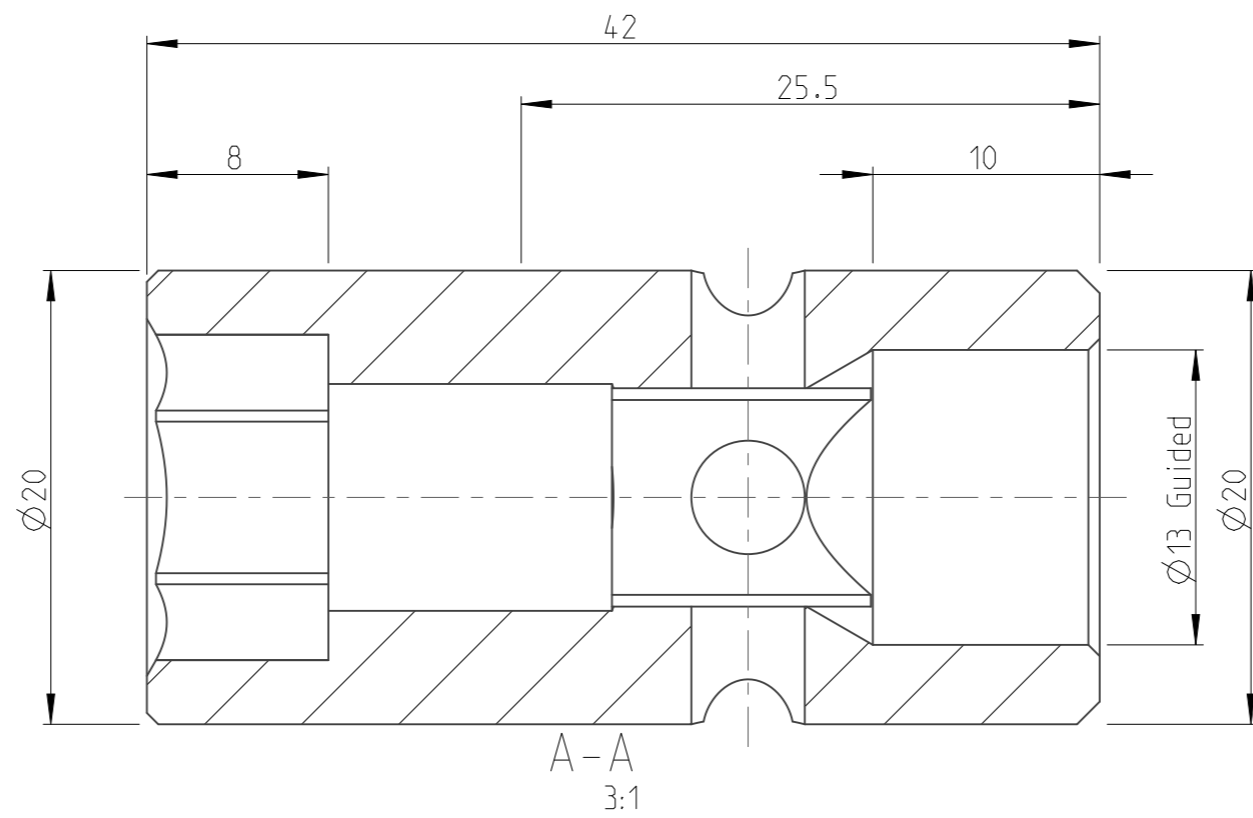

PART	4026421200	Status	Released	Rev./Iter	1.0
Drawing	4026421200	Status		Rev./Iter	1.0

2:1

proprietary document. Not to be used in any way without our consent.

SALTUS

Name	Socket-SQ3/8"-L42-HEX1/2"-G
Designation	4026 4212 00