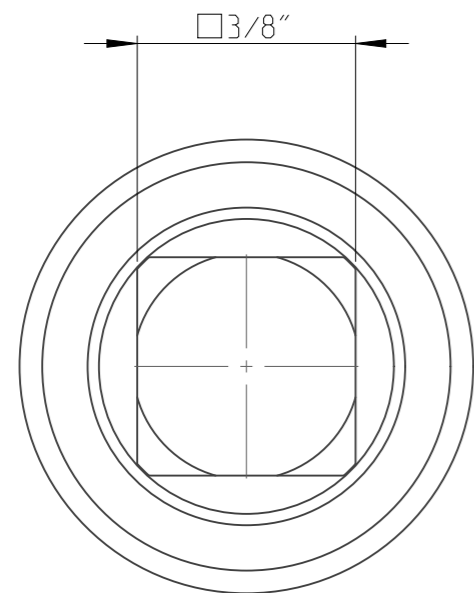

PART	4026421200	Status	Released	Rev./Iter	1.0
Drawing	4026421200	Status		Rev./Iter	1.0

2:1

proprietary document. Not to be used in any way without our consent.

SALTUS

Name	Socket-SQ3/8"-L42-HEX1/2"-G
Designation	4026 4212 00