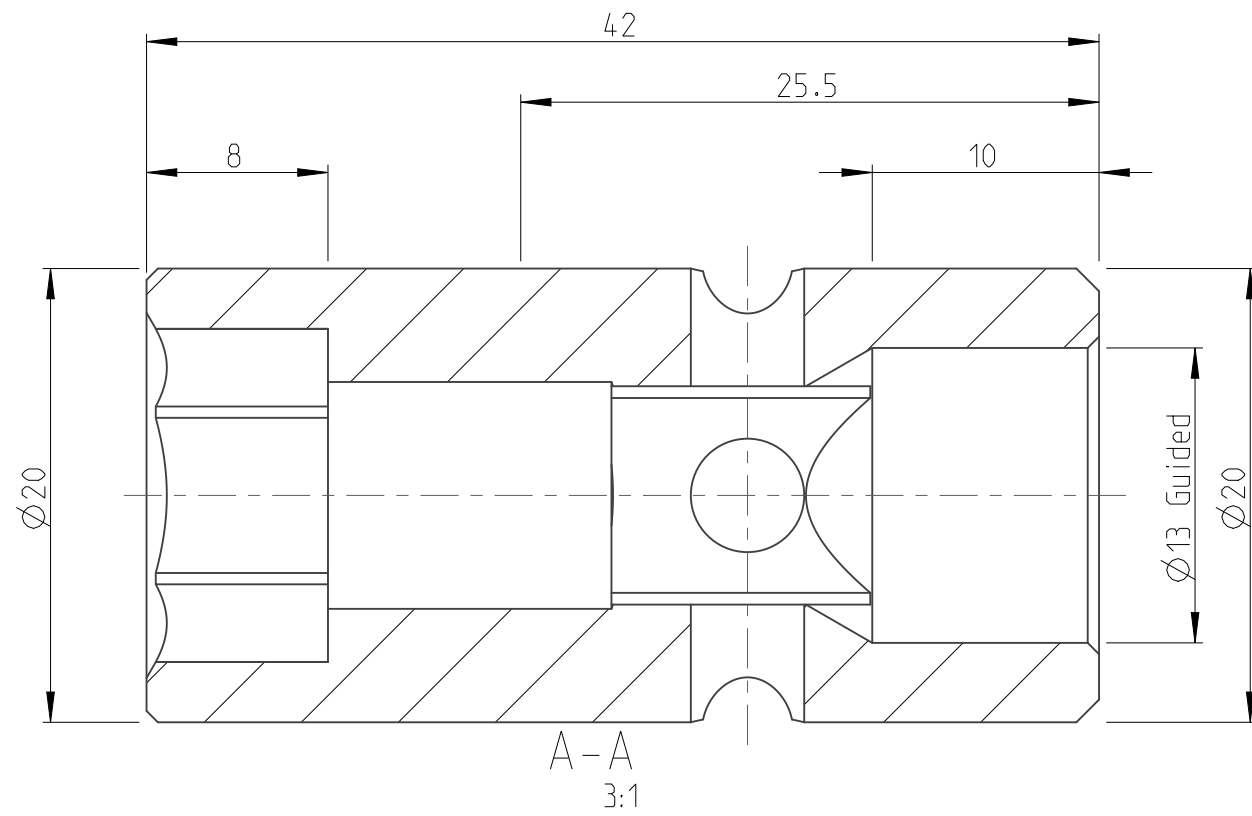

PART	4026421300	Status	Released	Rev./Iter	1.0
Drawing	4026421300	Status		Rev./Iter	1.0

2:1

proprietary document. Not to be used in any way without our consent.

SALTUS

Name	Socket-SQ3/8"-L42-HEX13-G
Designation	4026 4213 00