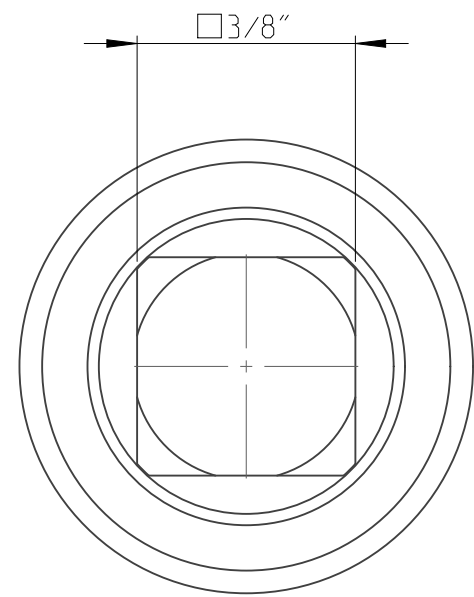

PART	4026421300	Status	Released	Rev./Iter	1.0
Drawing	4026421300	Status		Rev./Iter	1.0

2:1

proprietary document. Not to be used in any way without our consent.

SALTUS

Name	Socket-SQ3/8"-L42-HEX13-G
Designation	4026 4213 00