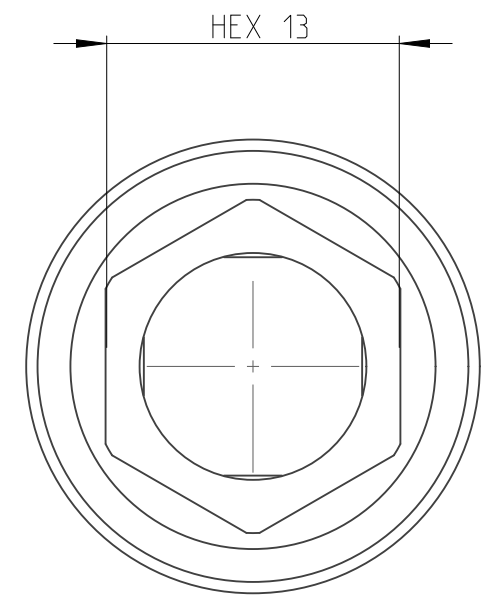

PART	4026421300	Status	Released	Rev./Iter	1.0
Drawing	4026421300	Status		Rev./Iter	1.0

2:1

proprietary document. Not to be used in any way without our consent.

SALTUS

Name	Socket-SQ3/8"-L42-HEX13-G
Designation	4026 4213 00