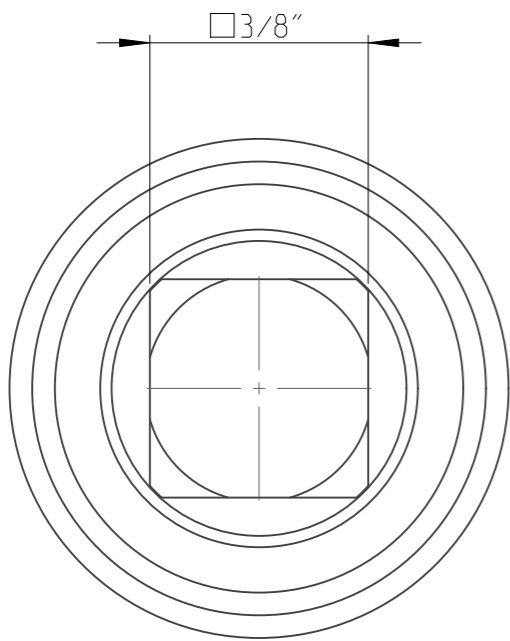

PART	4026421400	Status	Released	Rev./Iter	1.0
Drawing	4026421400	Status		Rev./Iter	1.0

1 2 3 4 5 6 7 8 9 10

A
B
C
D
E
F
G

2:1

proprietary document. Not to be used in any way without our consent.

SALTUS

Name	Socket-SQ3/8"-L42-HEX9/16"-G
Designation	4026 4214 00