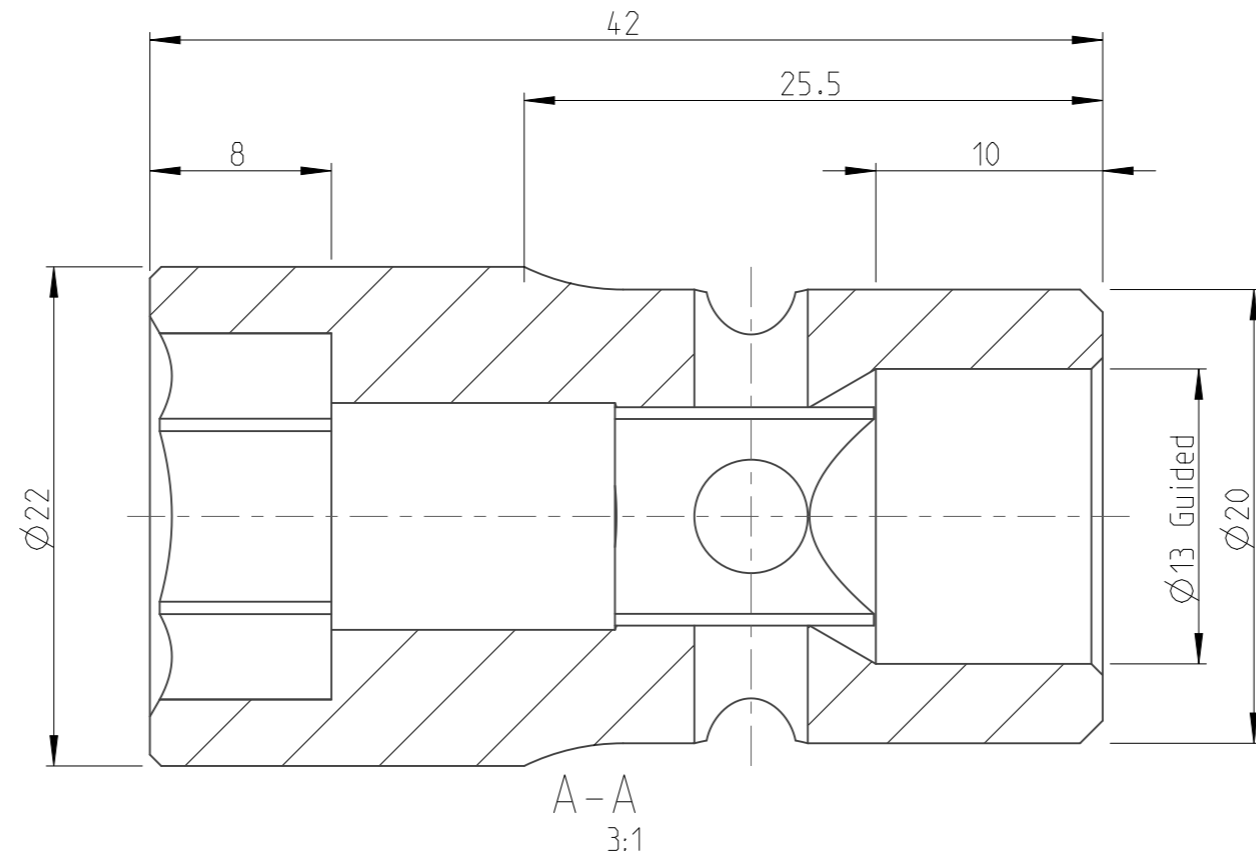

PART	4026421400	Status	Released	Rev./Iter	1.0
Drawing	4026421400	Status		Rev./Iter	1.0

1 2 3 4 5 6 7 8 9 10

A
B
C
D
E
F
G

2:1

proprietary document. Not to be used in any way without our consent.

SALTUS

Name	Socket-SQ3/8"-L42-HEX9/16"-G
Designation	4026 4214 00