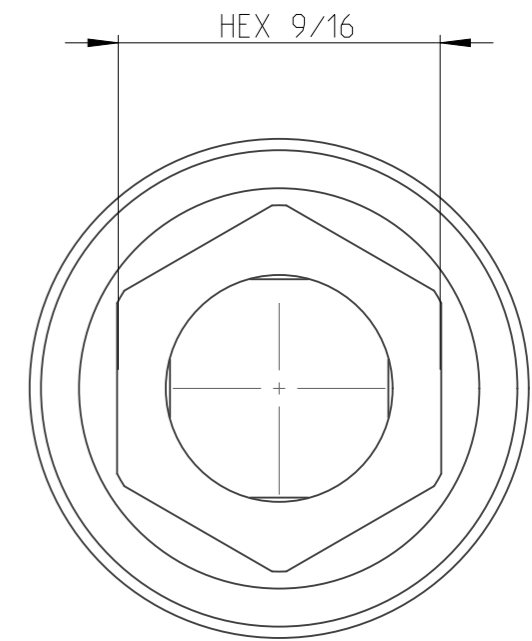

PART	4026421400	Status	Released	Rev./Iter	1.0
Drawing	4026421400	Status		Rev./Iter	1.0

1 2 3 4 5 6 7 8 9 10

A
B
C
D
E
F
G

2:1

proprietary document. Not to be used in any way without our consent.

SALTUS

Name	Socket-SQ3/8"-L42-HEX9/16"-G
Designation	4026 4214 00