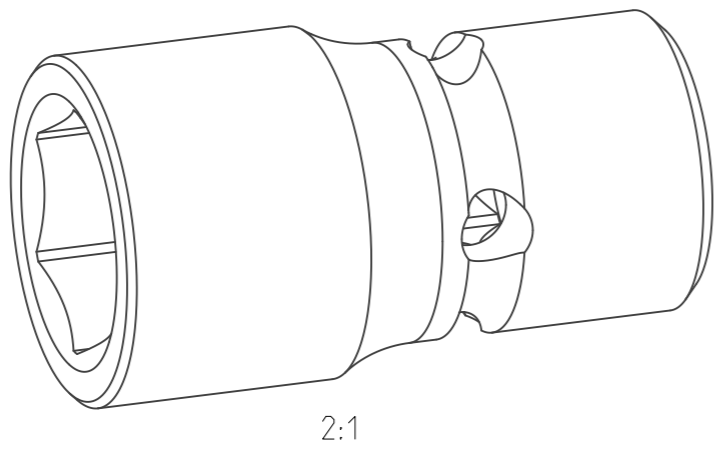

PART	4026421500	Status	Released	Rev./Iter	1.0
Drawing	4026421500	Status		Rev./Iter	1.0

2:1

A-A  
3:1

proprietary document. Not to be used in any way without our consent.

<b>SALTUS</b>	Name	Socket-SQ3/8"-L42-HEX15-G
	Designation	4026 4215 00