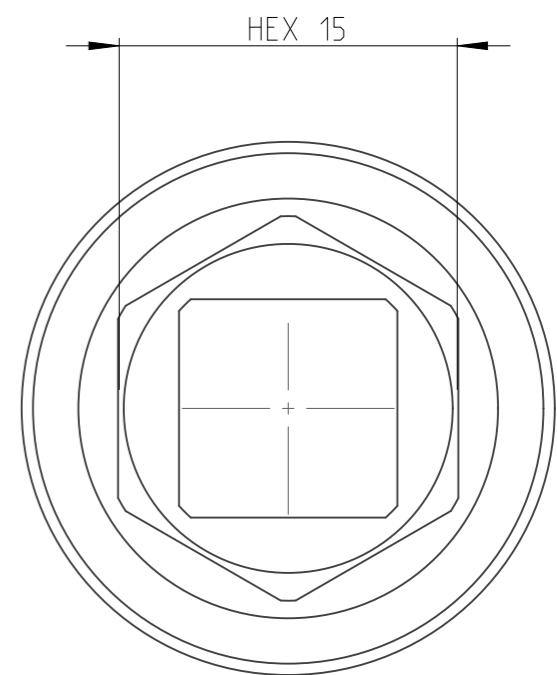

PART	4026421500	Status	Released	Rev./Iter	1.0
Drawing	4026421500	Status		Rev./Iter	1.0

2:1

A-A  
3:1

proprietary document. Not to be used in any way without our consent.

<b>SALTUS</b>	Name	Socket-SQ3/8"-L42-HEX15-G
	Designation	4026 4215 00