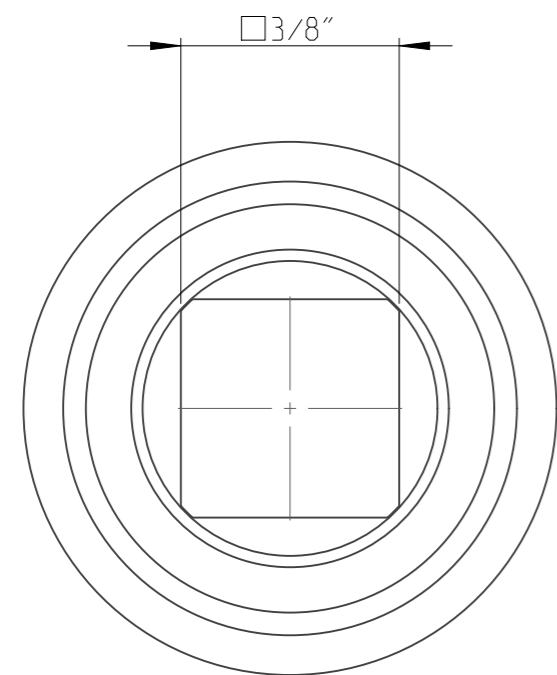

PART	4026421500	Status	Released	Rev./Iter	1.0
Drawing	4026421500	Status		Rev./Iter	1.0

2:1

A-A  
3:1

proprietary document. Not to be used in any way without our consent.

<b>SALTUS</b>	Name	Socket-SQ3/8"-L42-HEX15-G
	Designation	4026 4215 00