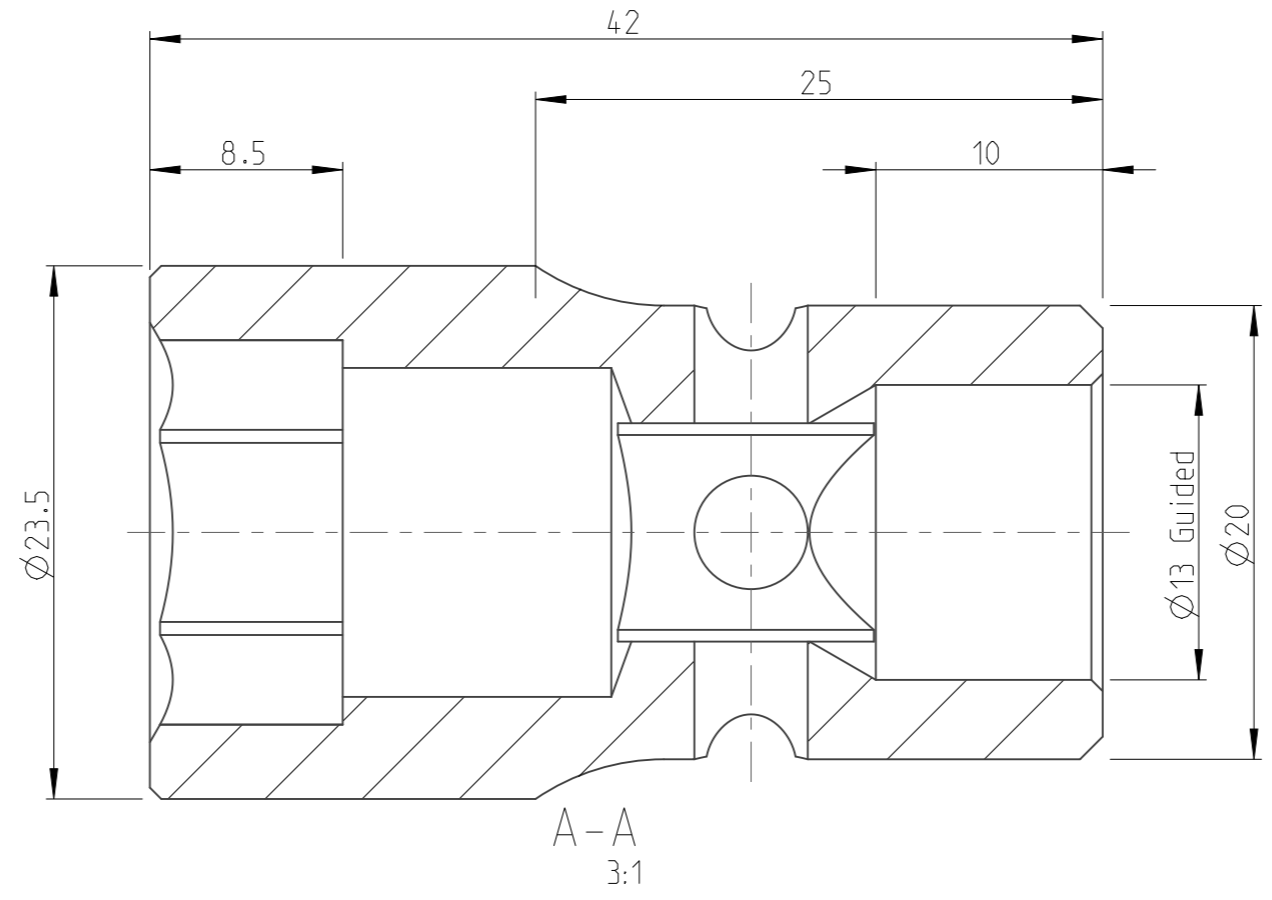

PART	4026421500	Status	Released	Rev./Iter	1.0
Drawing	4026421500	Status		Rev./Iter	1.0

2:1

A-A  
3:1

proprietary document. Not to be used in any way without our consent.

<b>SALTUS</b>	Name	Socket-SQ3/8"-L42-HEX15-G
	Designation	4026 4215 00