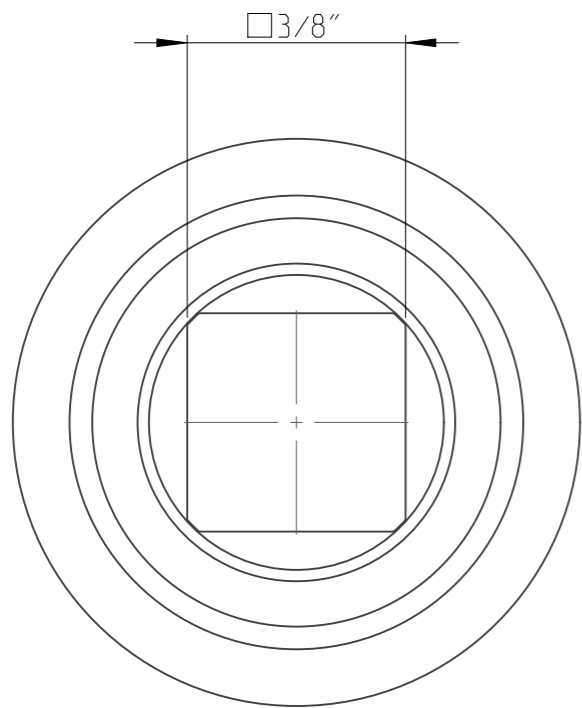

PART	4026421600	Status	Released	Rev./Iter	2.0
Drawing	4026421600	Status		Rev./Iter	2.0

proprietary document. Not to be used in any way without our consent.

**SALTUS**

Name	Socket-SQ3/8"-L42-HEX16-G
Designation	4026 4216 00