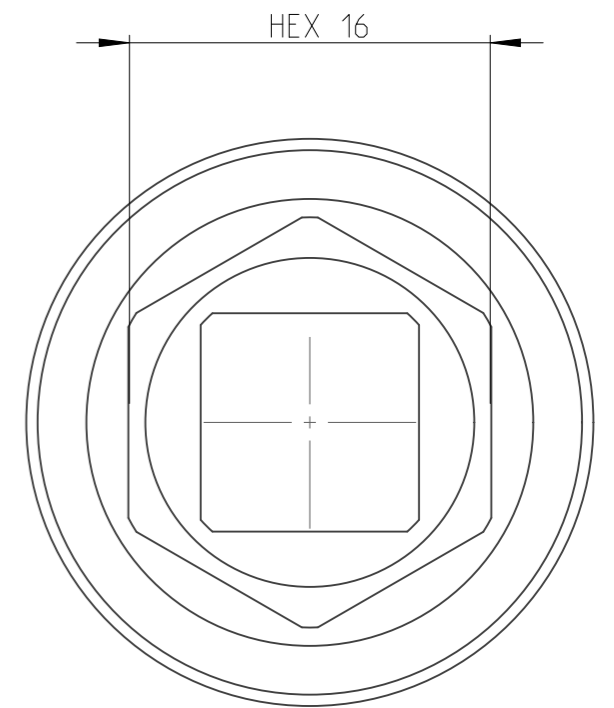

PART	4026421600	Status	Released	Rev./Iter	2.0
Drawing	4026421600	Status		Rev./Iter	2.0

proprietary document. Not to be used in any way without our consent.

**SALTUS**

Name	Socket-SQ3/8"-L42-HEX16-G
Designation	4026 4216 00