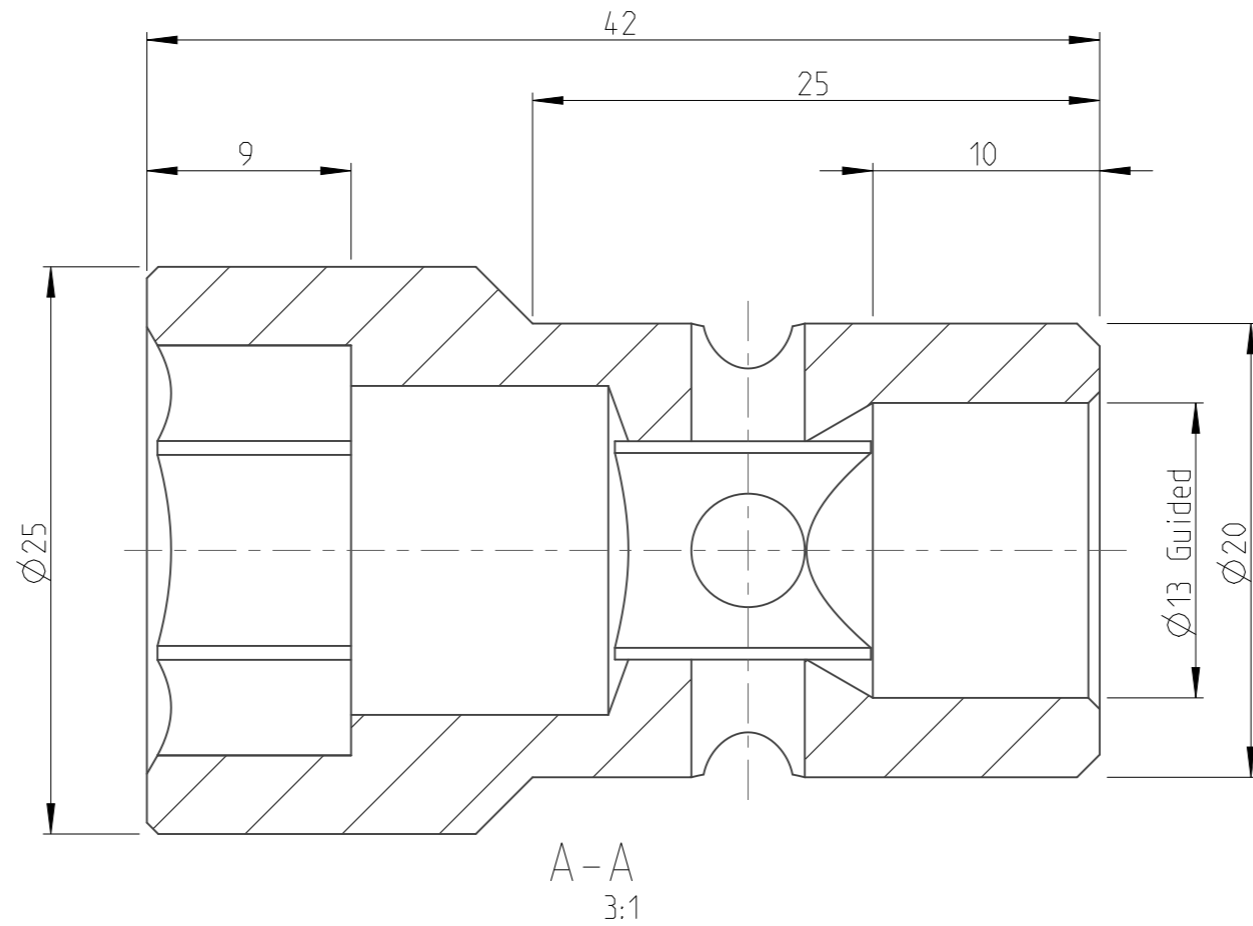

PART	4026421600	Status	Released	Rev./Iter	2.0
Drawing	4026421600	Status		Rev./Iter	2.0

proprietary document. Not to be used in any way without our consent.

**SALTUS**

Name	Socket-SQ3/8"-L42-HEX16-G
Designation	4026 4216 00