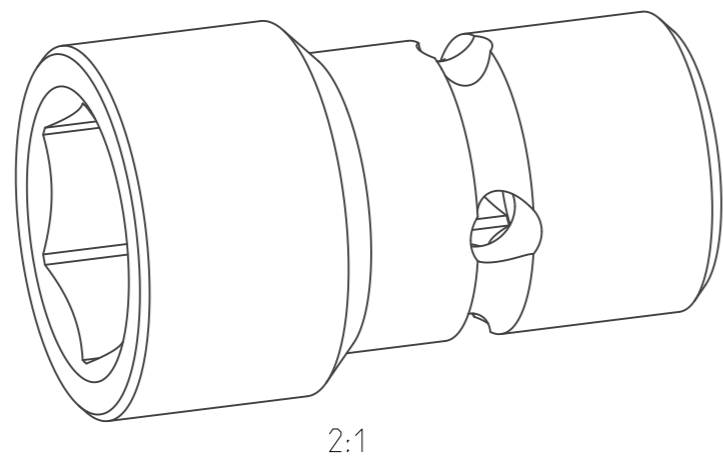

PART	4026421600	Status	Released	Rev./Iter	2.0
Drawing	4026421600	Status		Rev./Iter	2.0

proprietary document. Not to be used in any way without our consent.

**SALTUS**

Name	Socket-SQ3/8"-L42-HEX16-G
Designation	4026 4216 00