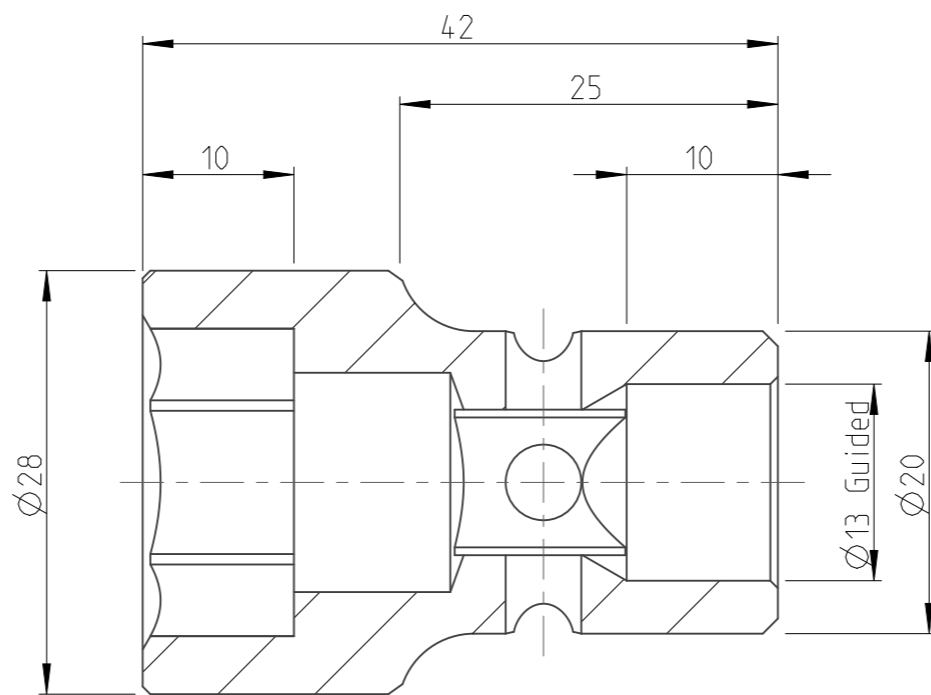

PART	4026421800	Status	Released	Rev./Iter	1.0
Drawing	4026421800	Status		Rev./Iter	1.0

A-A
2:1

3:2

proprietary document. Not to be used in any way without our consent.

SALTUS

Name	Socket-SQ3/8"-L42-HEX18-G
Designation	4026 4218 00