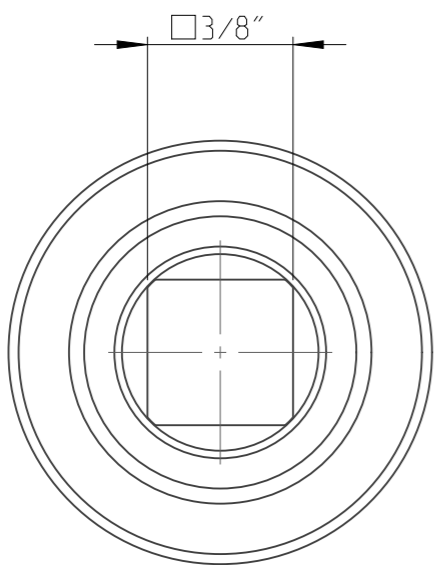

PART	4026421800	Status	Released	Rev./Iter	1.0
Drawing	4026421800	Status		Rev./Iter	1.0

A-A
2:1

3:2

proprietary document. Not to be used in any way without our consent.

SALTUS

Name	Socket-SQ3/8"-L42-HEX18-G
Designation	4026 4218 00