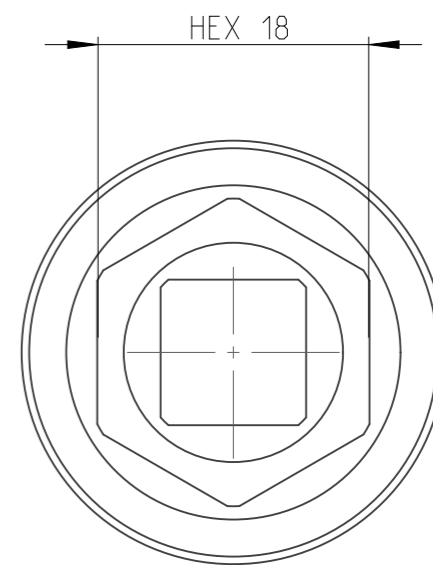

PART	4026421800	Status	Released	Rev./Iter	1.0
Drawing	4026421800	Status		Rev./Iter	1.0

A-A
2:1

3:2

proprietary document. Not to be used in any way without our consent.

SALTUS

Name	Socket-SQ3/8"-L42-HEX18-G
Designation	4026 4218 00