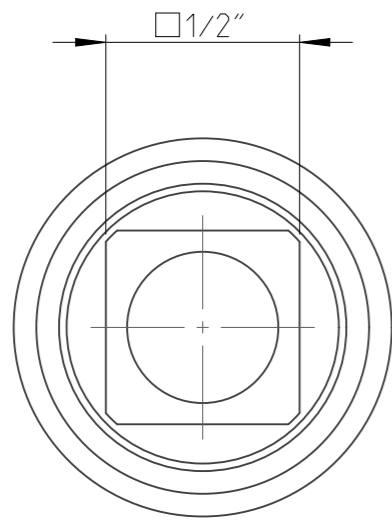

|         |            |        |          |           |     |
|---------|------------|--------|----------|-----------|-----|
| PART    | 4026431300 | Status | Released | Rev./Iter | 2.0 |
| Drawing | 4026431300 | Status |          | Rev./Iter | 2.0 |

1:1

proprietary document. Not to be used in any way without our consent.

**SALTUS**

|             |                           |
|-------------|---------------------------|
| Name        | Socket-SQ1/2"-L50-HEX13-G |
| Designation | 4026 4313 00              |