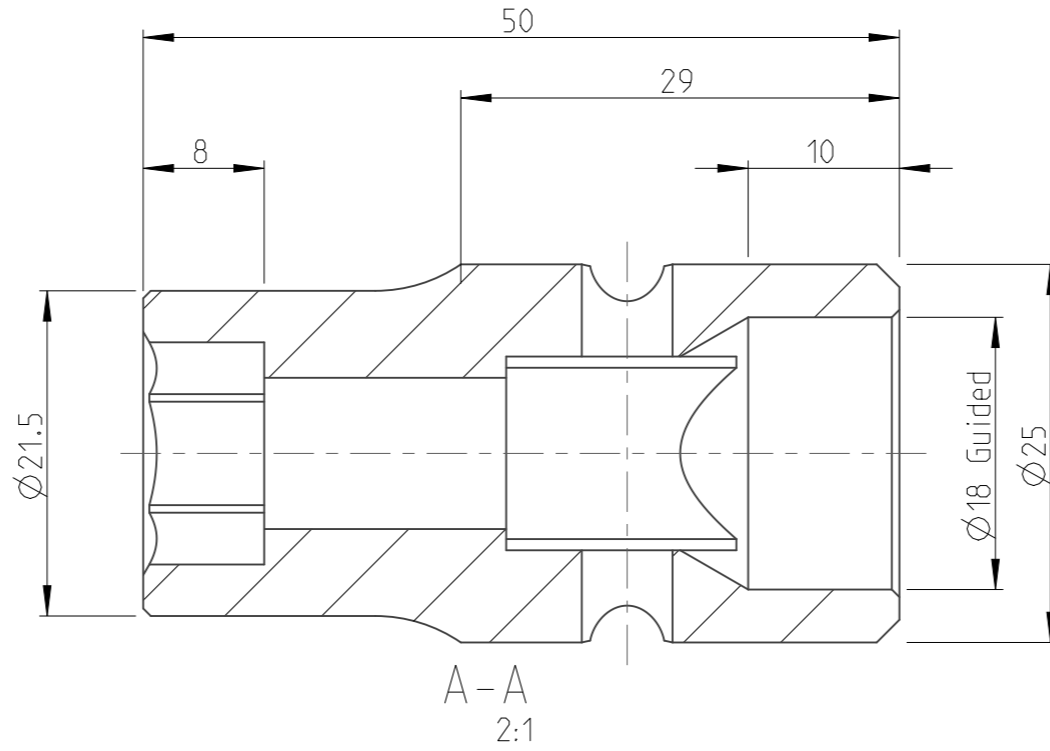

|         |            |        |          |           |     |
|---------|------------|--------|----------|-----------|-----|
| PART    | 4026431300 | Status | Released | Rev./Iter | 2.0 |
| Drawing | 4026431300 | Status |          | Rev./Iter | 2.0 |

1:1

proprietary document. Not to be used in any way without our consent.

**SALTUS**

|             |                           |
|-------------|---------------------------|
| Name        | Socket-SQ1/2"-L50-HEX13-G |
| Designation | 4026 4313 00              |