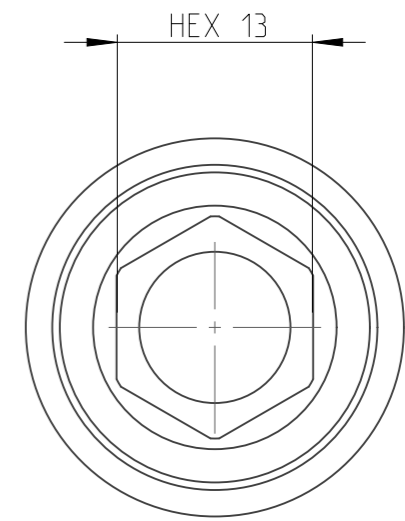

|         |            |        |          |           |     |
|---------|------------|--------|----------|-----------|-----|
| PART    | 4026431300 | Status | Released | Rev./Iter | 2.0 |
| Drawing | 4026431300 | Status |          | Rev./Iter | 2.0 |

1:1

proprietary document. Not to be used in any way without our consent.

**SALTUS**

|             |                           |
|-------------|---------------------------|
| Name        | Socket-SQ1/2"-L50-HEX13-G |
| Designation | 4026 4313 00              |