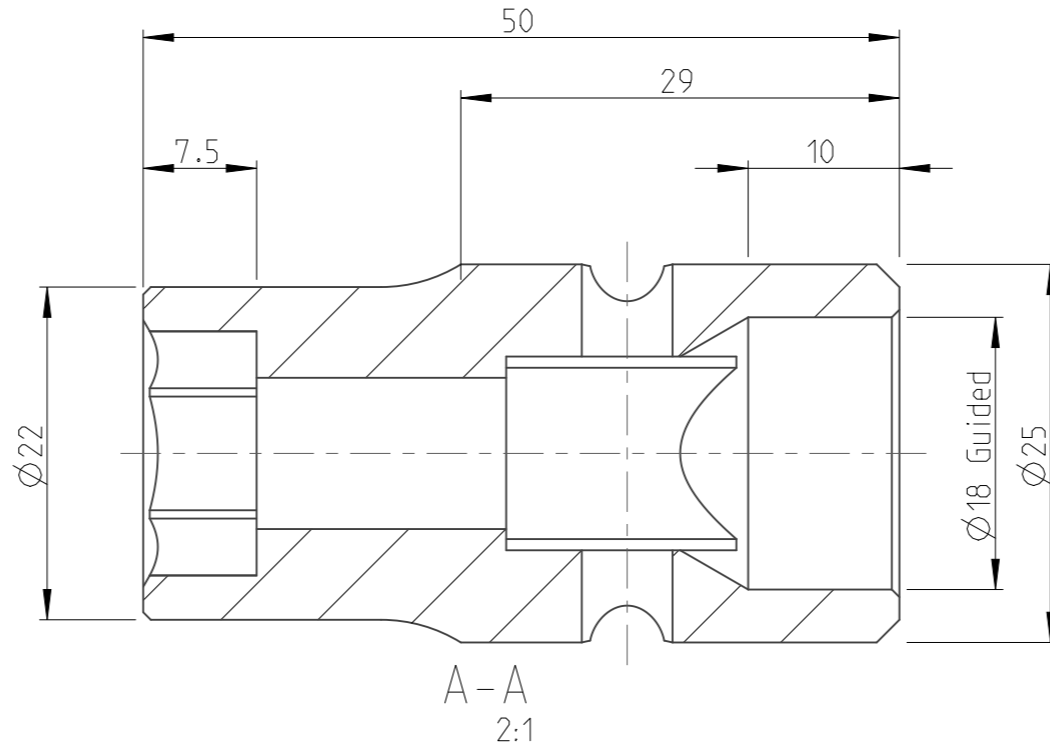

PART	4026431400	Status	Released	Rev. / Iter	2.0
Drawing	4026431400	Status		Rev. / Iter	2.0

1:1

proprietary document. Not to be used in any way without our consent.

SALTUS

Name	Socket-SQ1/2"-L50-HEX9/16"-G
Designation	4026 4314 00