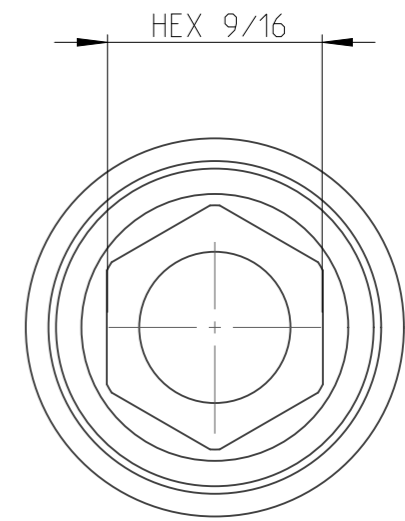

PART	4026431400	Status	Released	Rev. / Iter	2.0
Drawing	4026431400	Status		Rev. / Iter	2.0

1:1

proprietary document. Not to be used in any way without our consent.

SALTUS

Name	Socket-SQ1/2"-L50-HEX9/16"-G
Designation	4026 4314 00