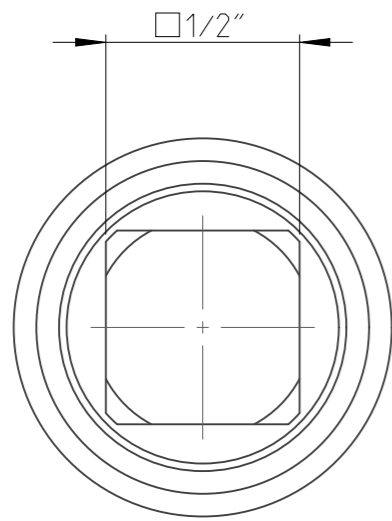

PART	4026431500	Status	Released	Rev./Iter	2.0
Drawing	4026431500	Status		Rev./Iter	2.0

1:1

proprietary document. Not to be used in any way without our consent.

SALTUS

Name	Socket-SQ1/2"-L50-HEX15-G
Designation	4026 4315 00