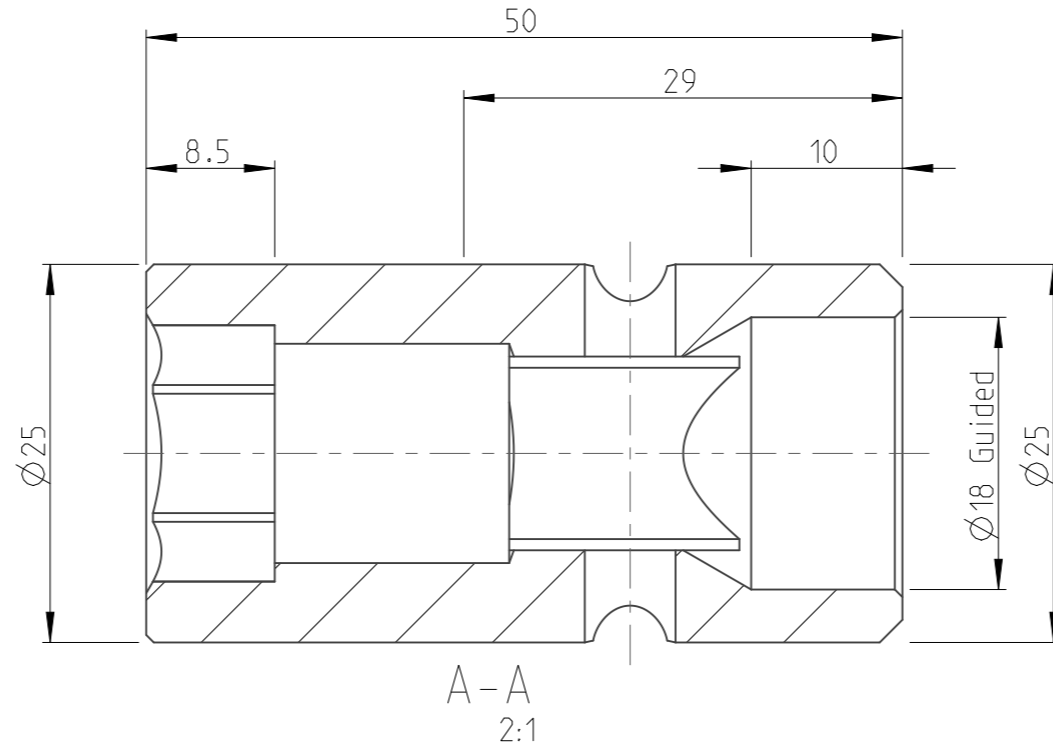

PART	4026431500	Status	Released	Rev./Iter	2.0
Drawing	4026431500	Status		Rev./Iter	2.0

1:1

proprietary document. Not to be used in any way without our consent.

SALTUS

Name	Socket-SQ1/2"-L50-HEX15-G
Designation	4026 4315 00