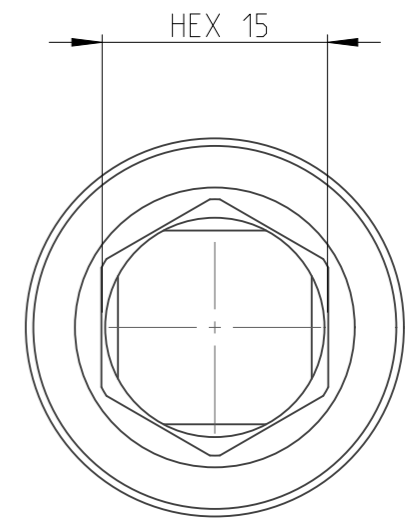

PART	4026431500	Status	Released	Rev./Iter	2.0
Drawing	4026431500	Status		Rev./Iter	2.0

1:1

proprietary document. Not to be used in any way without our consent.

SALTUS

Name	Socket-SQ1/2"-L50-HEX15-G
Designation	4026 4315 00