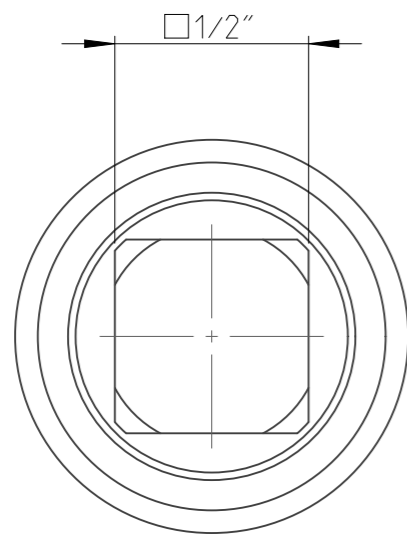

PART	4026431600	Status	Released	Rev. / Iter	2.0
Drawing	4026431600	Status		Rev. / Iter	2.0

1:1

proprietary document. Not to be used in any way without our consent.

SALTUS

Name	Socket-SQ1/2"-L50-HEX16-G
Designation	4026 4316 00