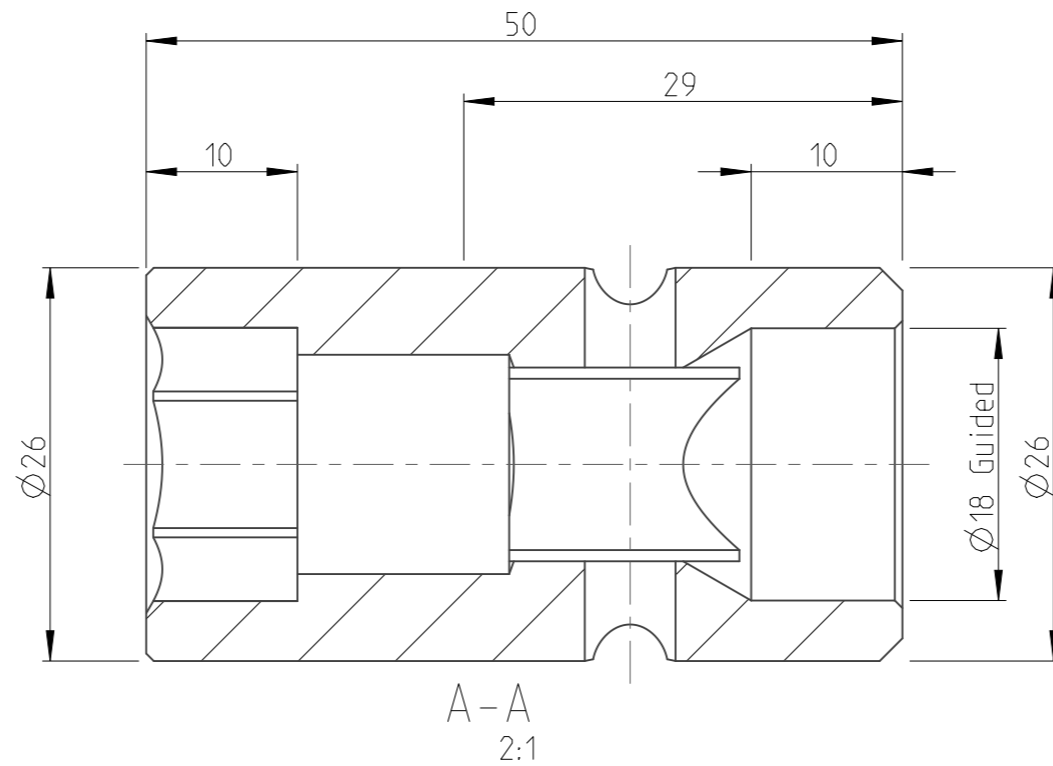

PART	4026431600	Status	Released	Rev. / Iter	2.0
Drawing	4026431600	Status		Rev. / Iter	2.0

1:1

proprietary document. Not to be used in any way without our consent.

SALTUS

Name	Socket-SQ1/2"-L50-HEX16-G
Designation	4026 4316 00