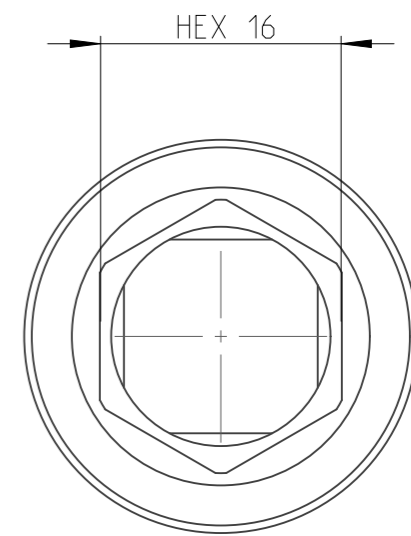

PART	4026431600	Status	Released	Rev. / Iter	2.0
Drawing	4026431600	Status		Rev. / Iter	2.0

1:1

proprietary document. Not to be used in any way without our consent.

SALTUS

Name	Socket-SQ1/2"-L50-HEX16-G
Designation	4026 4316 00