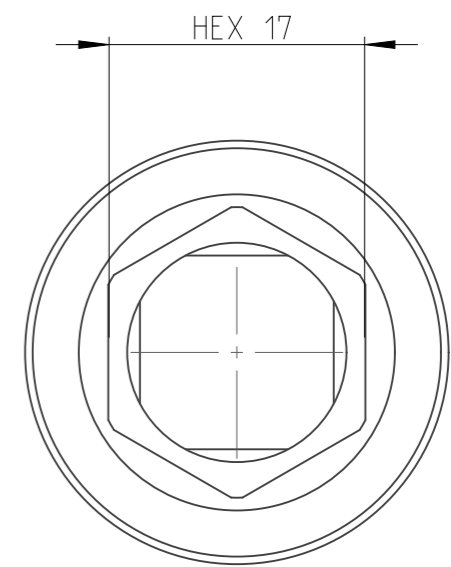

PART	4026431700	Status	Released	Rev. / Iter	2.0
Drawing	4026431700	Status		Rev. / Iter	2.0

1:1

proprietary document. Not to be used in any way without our consent.

**SALTUS**

Name	Socket-SQ1/2"-L50-HEX17-G
Designation	4026 4317 00