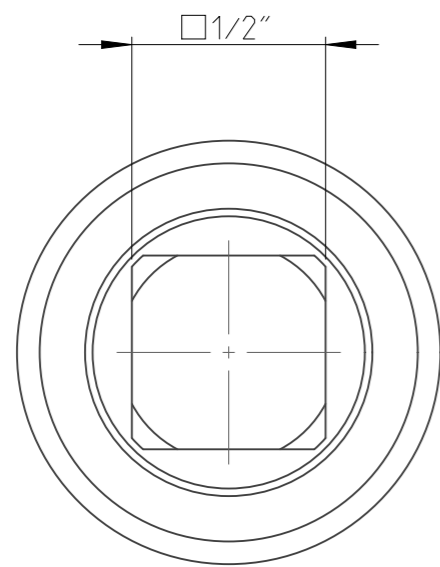

PART	4026431700	Status	Released	Rev. / Iter	2.0
Drawing	4026431700	Status		Rev. / Iter	2.0

1:1

proprietary document. Not to be used in any way without our consent.

**SALTUS**

Name	Socket-SQ1/2"-L50-HEX17-G
Designation	4026 4317 00