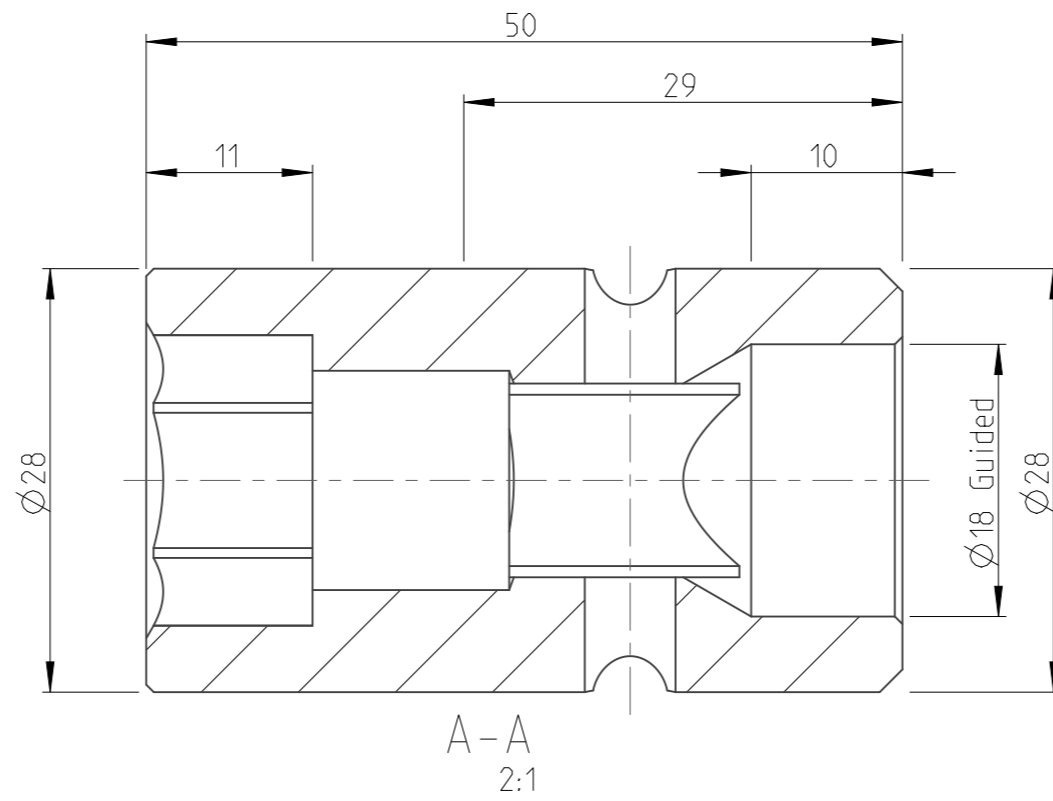

PART	4026431700	Status	Released	Rev. / Iter	2.0
Drawing	4026431700	Status		Rev. / Iter	2.0

1:1

proprietary document. Not to be used in any way without our consent.

**SALTUS**

Name	Socket-SQ1/2"-L50-HEX17-G
Designation	4026 4317 00