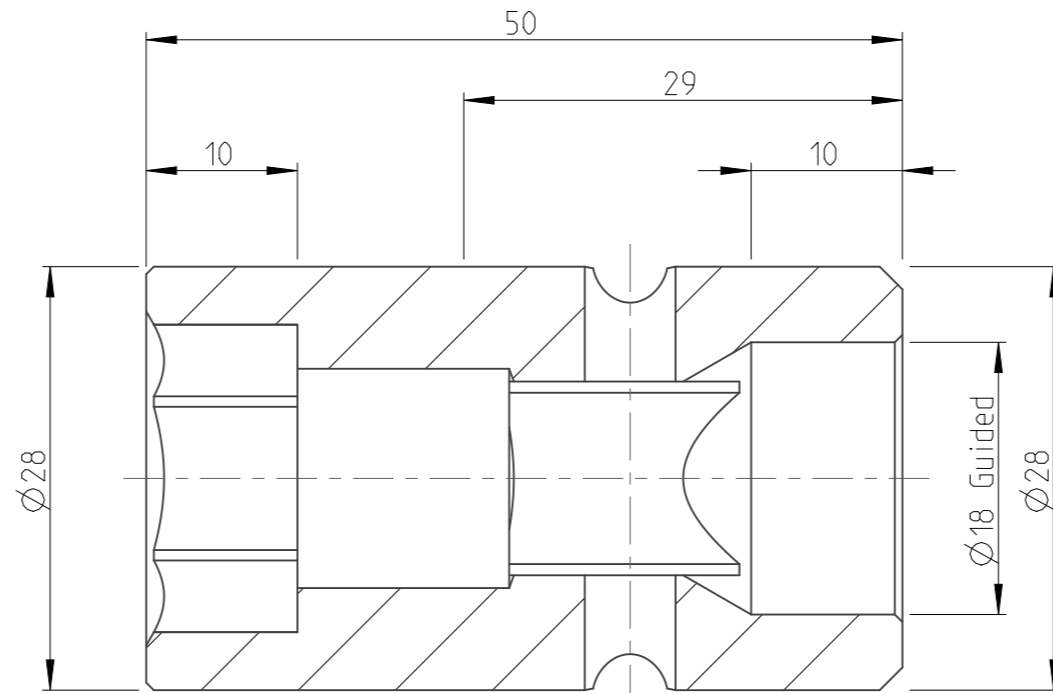

|         |            |        |          |             |     |
|---------|------------|--------|----------|-------------|-----|
| PART    | 4026431800 | Status | Released | Rev. / Iter | 2.0 |
| Drawing | 4026431800 | Status |          | Rev. / Iter | 2.0 |

A-A  
2:1

1:1

proprietary document. Not to be used in any way without our consent.

**SALTUS**

Name

Socket-SQ1/2"-L50-HEX18-G

Designation

4026 4318 00