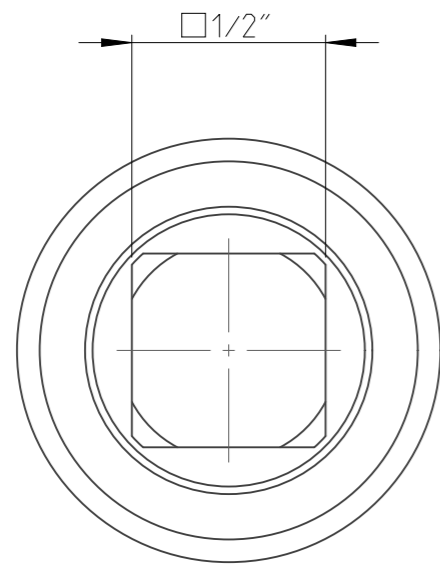

|         |            |        |          |             |     |
|---------|------------|--------|----------|-------------|-----|
| PART    | 4026431800 | Status | Released | Rev. / Iter | 2.0 |
| Drawing | 4026431800 | Status |          | Rev. / Iter | 2.0 |

A-A  
2:1

1:1

proprietary document. Not to be used in any way without our consent.

**SALTUS**

Name

Socket-SQ1/2"-L50-HEX18-G

Designation

4026 4318 00