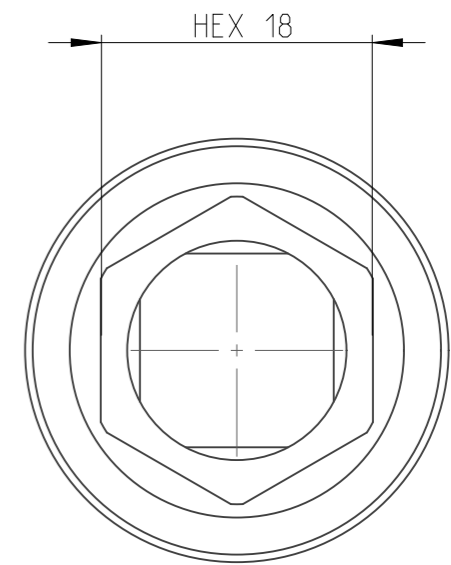

|         |            |        |          |             |     |
|---------|------------|--------|----------|-------------|-----|
| PART    | 4026431800 | Status | Released | Rev. / Iter | 2.0 |
| Drawing | 4026431800 | Status |          | Rev. / Iter | 2.0 |

A-A  
2:1

1:1

proprietary document. Not to be used in any way without our consent.

**SALTUS**

Name

Socket-SQ1/2"-L50-HEX18-G

Designation

4026 4318 00