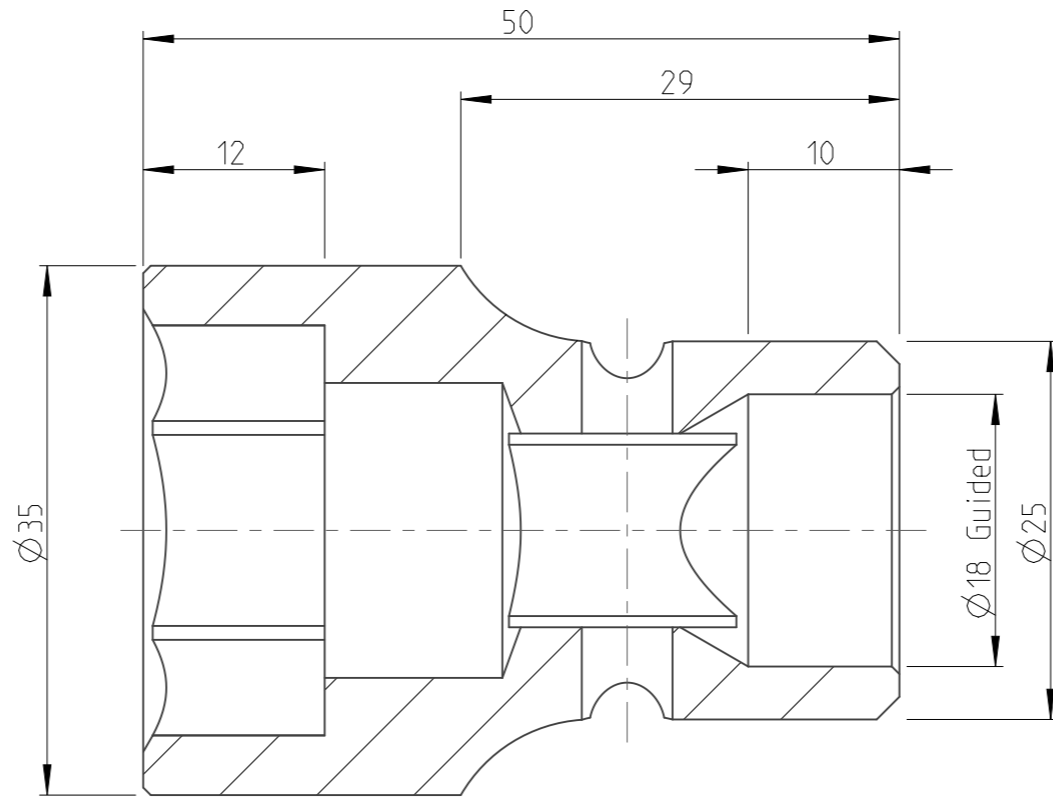

PART	4026432400	Status	Released	Rev./Iter	2.0
Drawing	4026432400	Status		Rev./Iter	2.0

A-A
2:1

1:1

proprietary document. Not to be used in any way without our consent.

SALTUS

Name

Socket-SQ1/2"-L50-HEX24-G

Designation