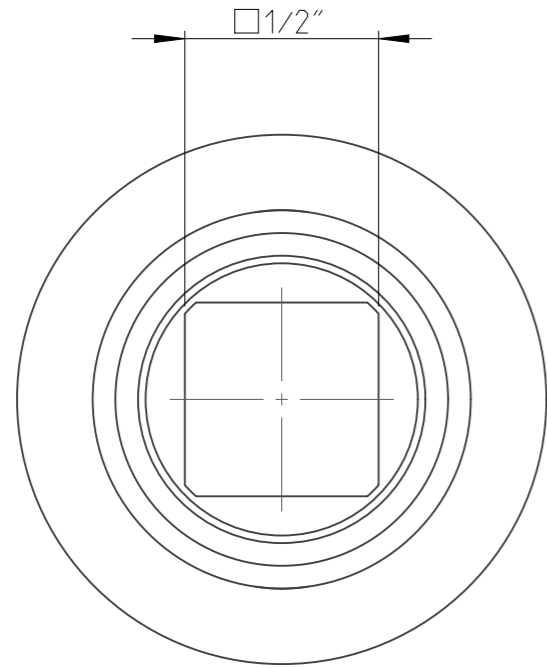

PART	4026432400	Status	Released	Rev./Iter	2.0
Drawing	4026432400	Status		Rev./Iter	2.0

A-A
2:1

1:1

proprietary document. Not to be used in any way without our consent.

SALTUS

Name

Socket-SQ1/2"-L50-HEX24-G

Designation