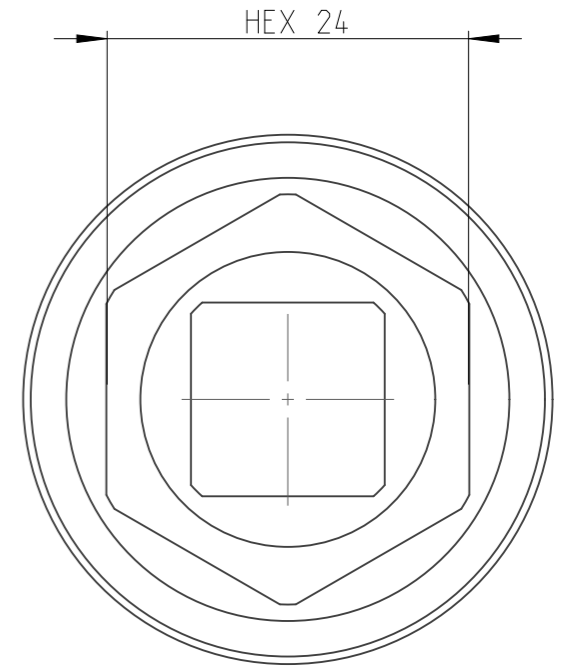

PART	4026432400	Status	Released	Rev./Iter	2.0
Drawing	4026432400	Status		Rev./Iter	2.0

A-A
2:1

1:1

proprietary document. Not to be used in any way without our consent.

SALTUS

Name

Socket-SQ1/2"-L50-HEX24-G

Designation