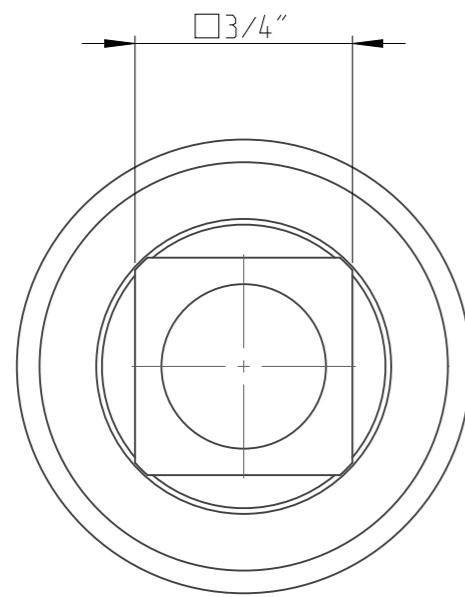

PART	4026441800	Status	Released	Rev. / Iter	2.0
Drawing	4026441800	Status		Rev. / Iter	2.0

A-A  
3:2

1:1

proprietary document. Not to be used in any way without our consent.

**SALTUS**

Name

Socket-SQ3/4"-L60-HEX18-G