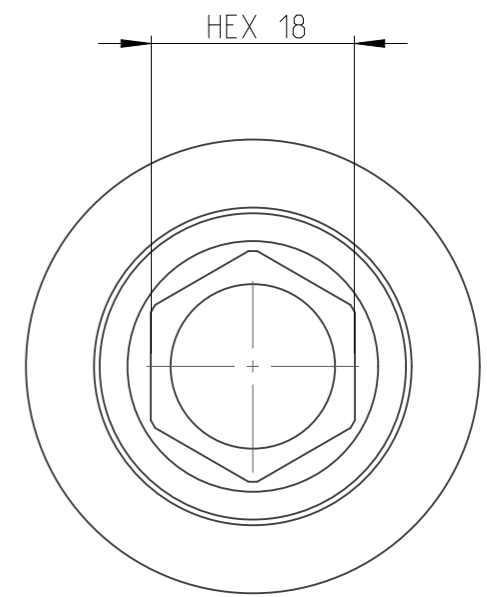

PART	4026441800	Status	Released	Rev. / Iter	2.0
Drawing	4026441800	Status		Rev. / Iter	2.0

A-A  
3:2

1:1

proprietary document. Not to be used in any way without our consent.

**SALTUS**

Name

Socket-SQ3/4"-L60-HEX18-G