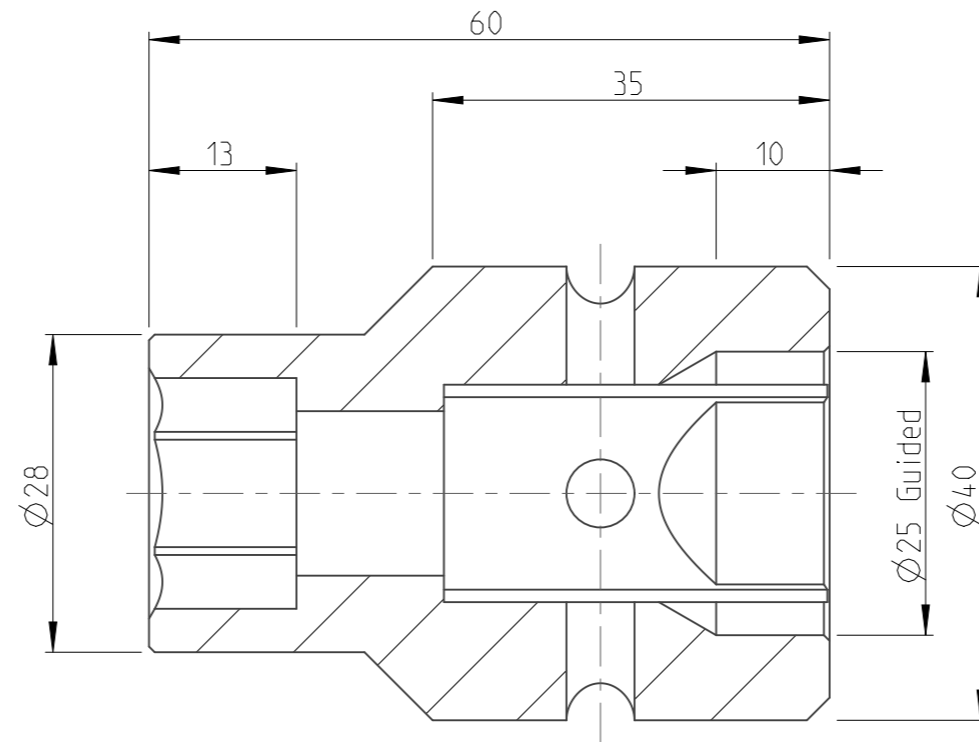

PART	4026441800	Status	Released	Rev. / Iter	2.0
Drawing	4026441800	Status		Rev. / Iter	2.0

A-A  
3:2

1:1

proprietary document. Not to be used in any way without our consent.

**SALTUS**

Name

Socket-SQ3/4"-L60-HEX18-G