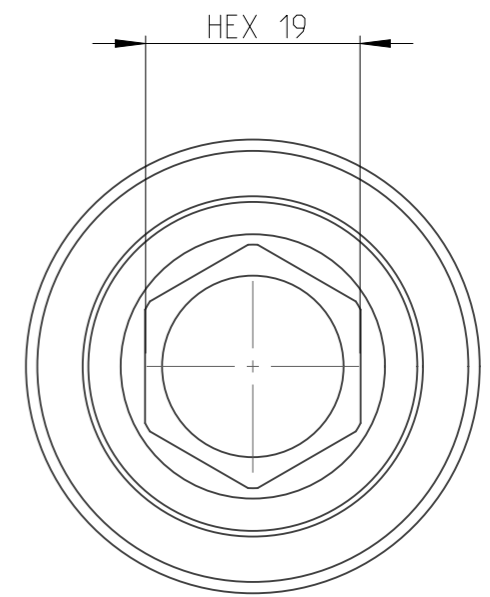

PART	4026441900	Status	Released	Rev./Iter	2.0
Drawing	4026441900	Status		Rev./Iter	2.0

A-A
3:2

1:1

proprietary document. Not to be used in any way without our consent.

SALTUS

Name

Socket-SQ3/4"-L60-HEX19-G

Designation