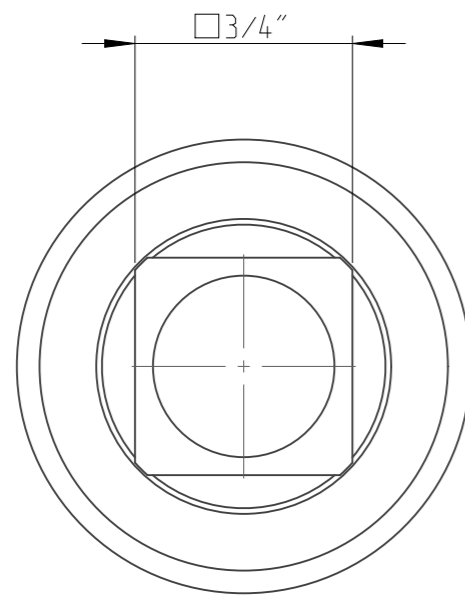

PART	4026441900	Status	Released	Rev./Iter	2.0
Drawing	4026441900	Status		Rev./Iter	2.0

A-A
3:2

1:1

proprietary document. Not to be used in any way without our consent.

SALTUS

Name

Socket-SQ3/4"-L60-HEX19-G

Designation