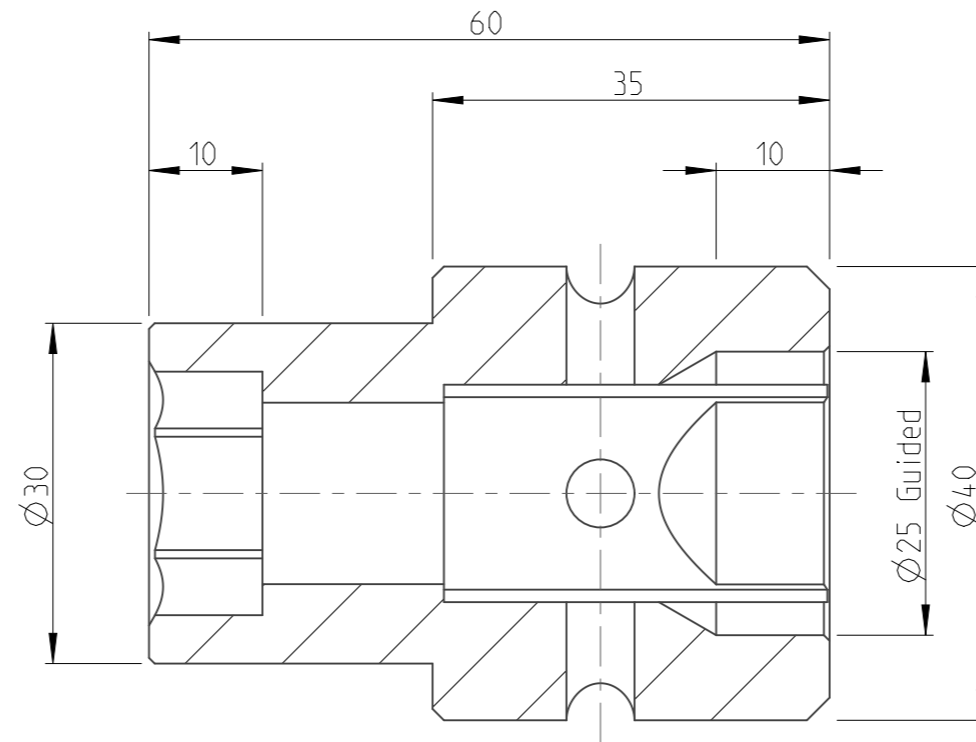

PART	4026441900	Status	Released	Rev./Iter	2.0
Drawing	4026441900	Status		Rev./Iter	2.0

A-A
3:2

1:1

proprietary document. Not to be used in any way without our consent.

SALTUS

Name

Socket-SQ3/4"-L60-HEX19-G

Designation