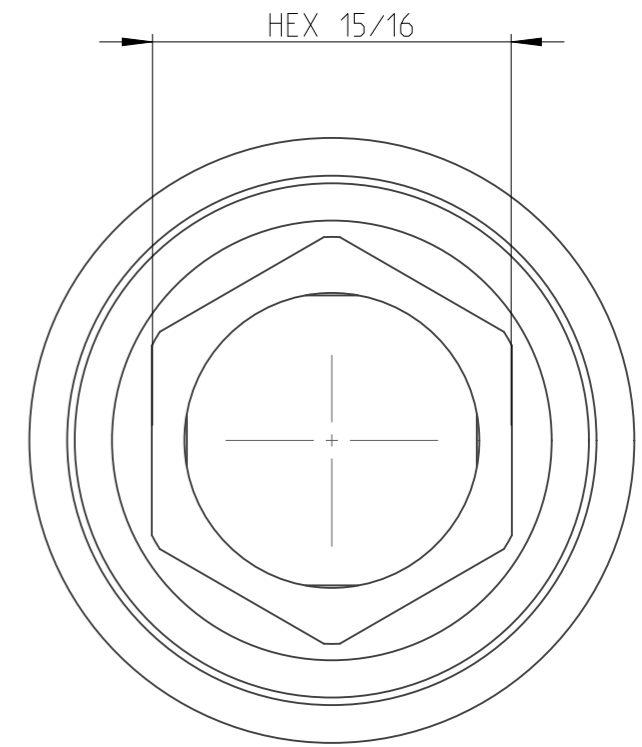

PART	4026442300	Status	Released	Rev./Iter	2.0
Drawing	4026442300	Status		Rev./Iter	2.0

1:1

proprietary document. Not to be used in any way without our consent.

SALTUS

Name	Socket-SQ3/4"-L60-HEX15/16"-G
Designation	4026 4423 00