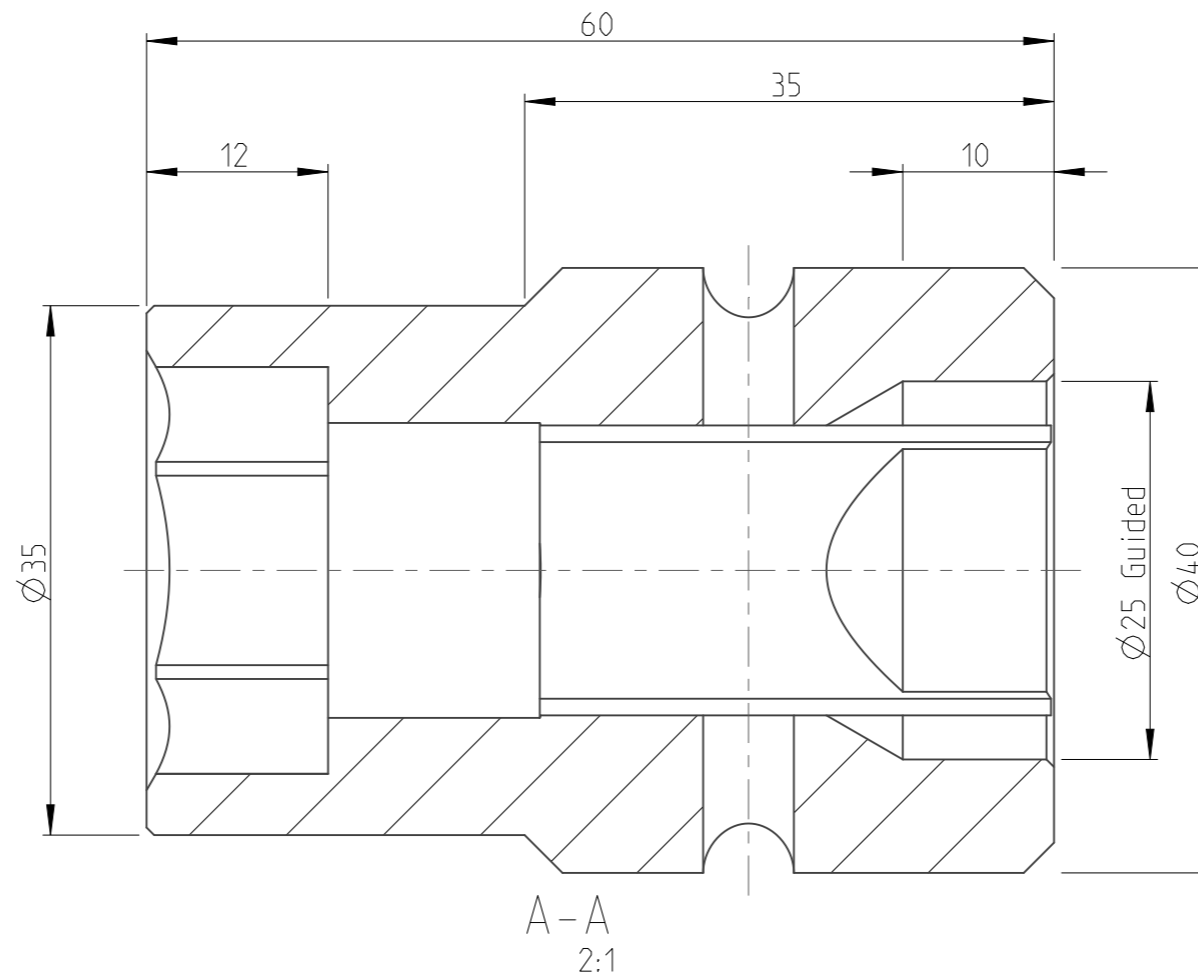

PART	4026442300	Status	Released	Rev./Iter	2.0
Drawing	4026442300	Status		Rev./Iter	2.0

1:1

proprietary document. Not to be used in any way without our consent.

SALTUS

Name	Socket-SQ3/4"-L60-HEX15/16"-G
Designation	4026 4423 00