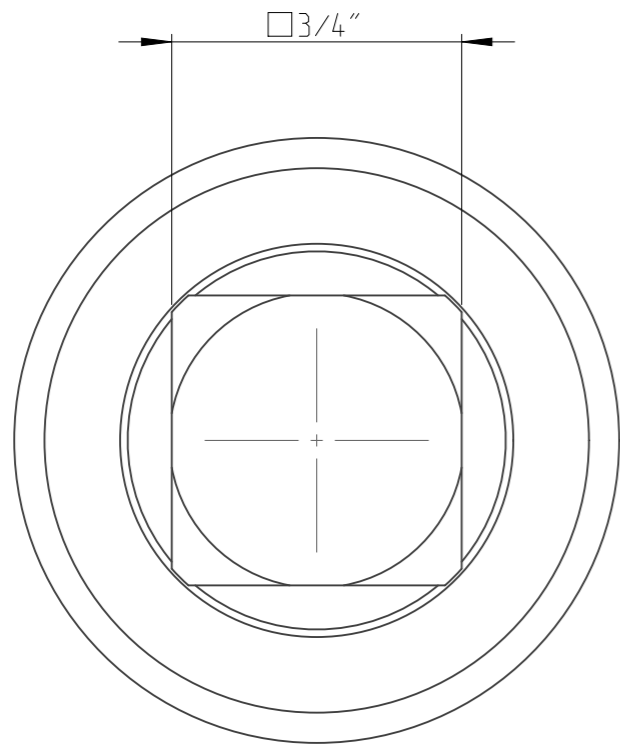

PART	4026442300	Status	Released	Rev./Iter	2.0
Drawing	4026442300	Status		Rev./Iter	2.0

1:1

proprietary document. Not to be used in any way without our consent.

SALTUS

Name	Socket-SQ3/4"-L60-HEX15/16"-G
Designation	4026 4423 00