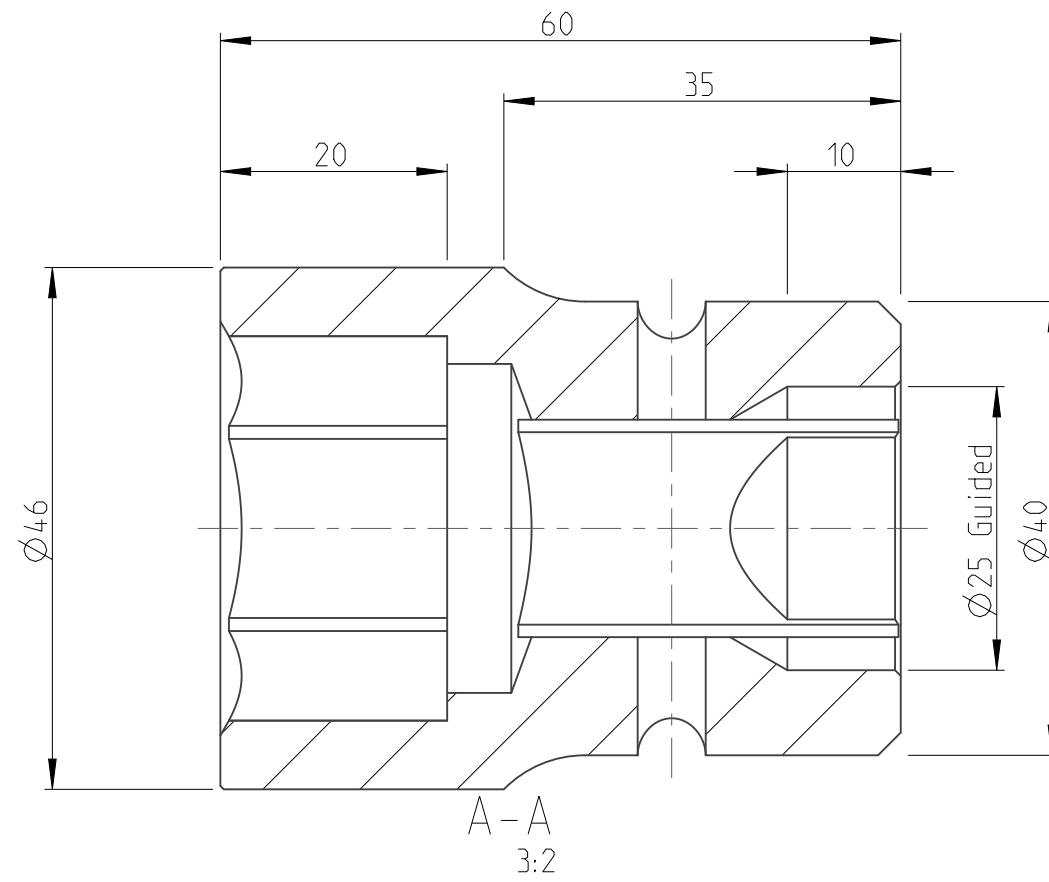

PART	4026443000	Status	Released	Rev./Iter	4.0
Drawing	4026443000	Status		Rev./Iter	4.0

1:1

proprietary document. Not to be used in any way without our consent.

SALTUS

Name	Socket-SQ3/4"-L60-HEX30-G
Designation	4026 4430 00