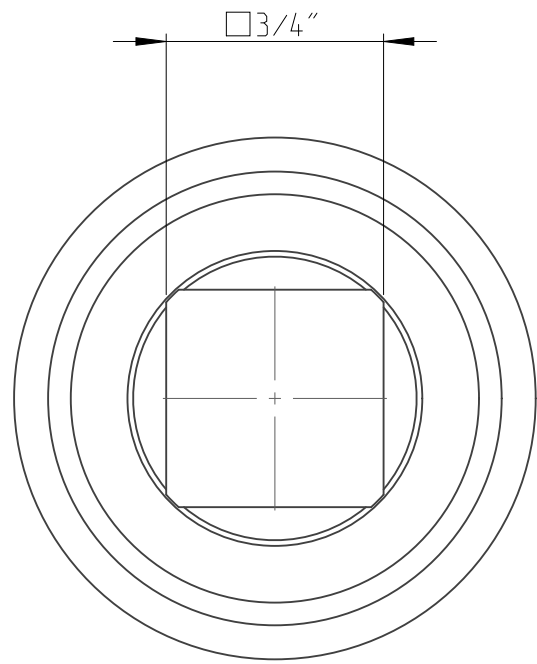

PART	4026443000	Status	Released	Rev./Iter	4.0
Drawing	4026443000	Status		Rev./Iter	4.0

1:1

proprietary document. Not to be used in any way without our consent.

SALTUS

Name	Socket-SQ3/4"-L60-HEX30-G
Designation	4026 4430 00