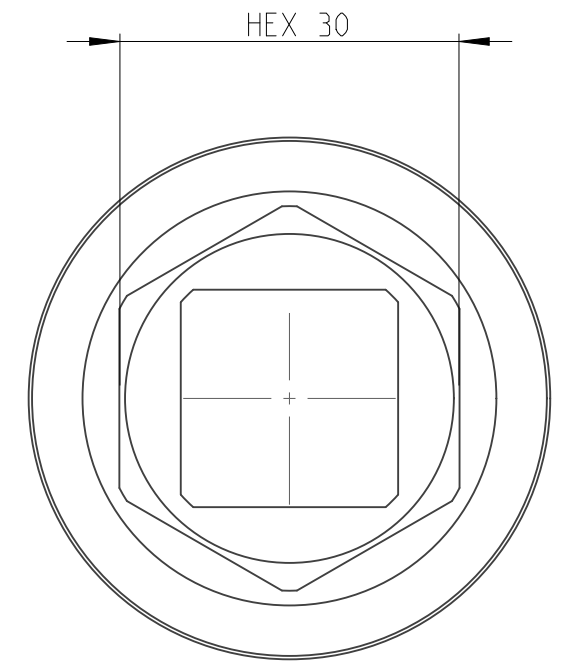

PART	4026443000	Status	Released	Rev./Iter	4.0
Drawing	4026443000	Status		Rev./Iter	4.0

1:1

proprietary document. Not to be used in any way without our consent.

SALTUS

Name	Socket-SQ3/4"-L60-HEX30-G
Designation	4026 4430 00