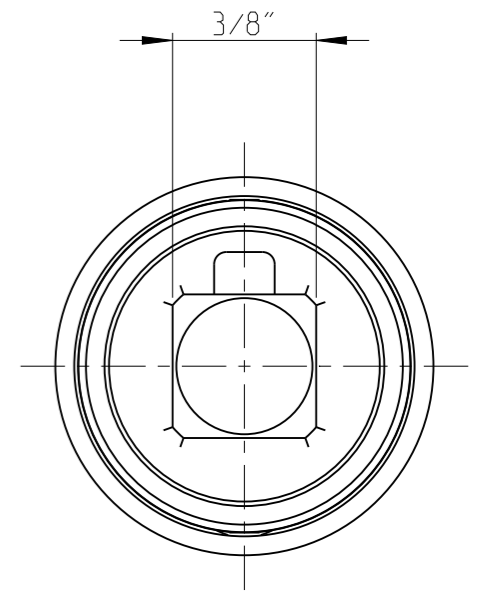

ASSEMBLY	4027035129	Status	Released	Rev. / Iter	3.1
DRAWING	4027035129	Status		Rev. / Iter	3.1

proprietary document. Not to be used in any way without our consent.

**SALTUS**

Name	Ext-SQ3/8"-L70-SQ3/8"-R-1
Designation	4027 0351 29