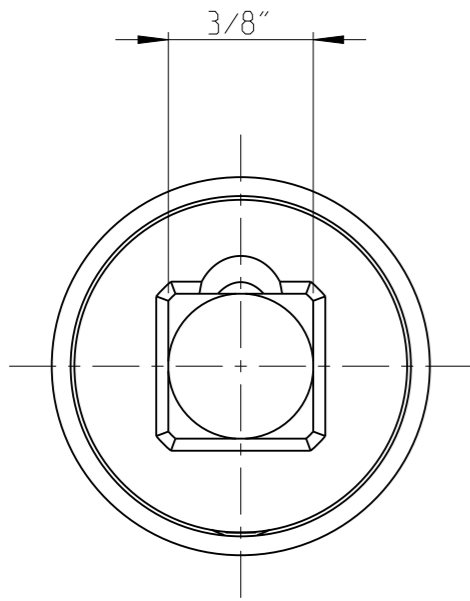

ASSEMBLY	4027035129	Status	Released	Rev. / Iter	3.1
DRAWING	4027035129	Status		Rev. / Iter	3.1

proprietary document. Not to be used in any way without our consent.

**SALTUS**

Name	Ext-SQ3/8"-L70-SQ3/8"-R-1
Designation	4027 0351 29