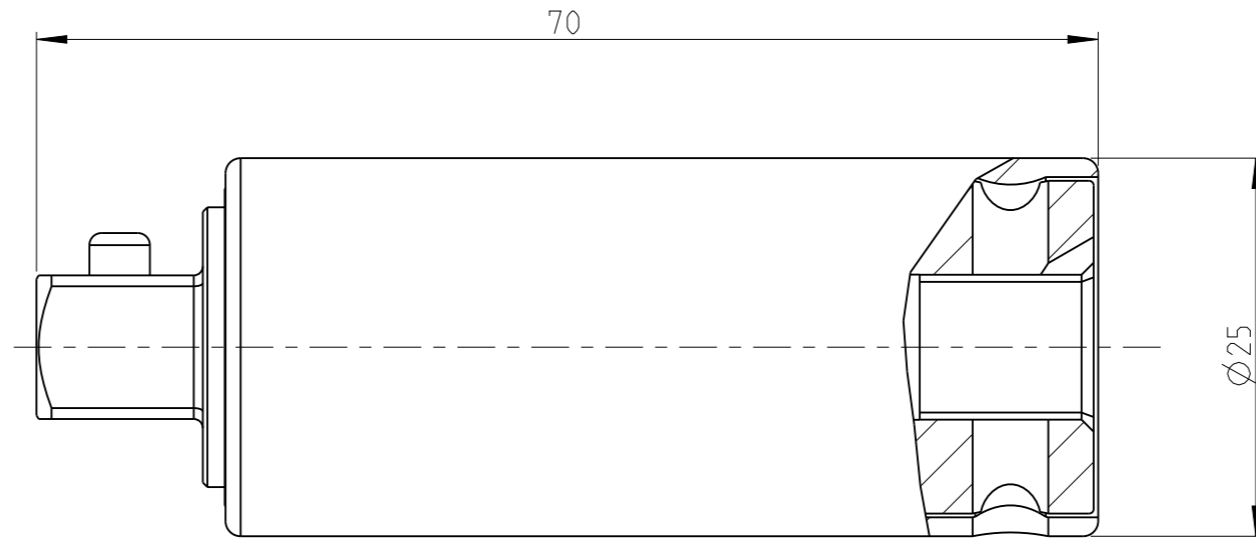

ASSEMBLY	4027035129	Status	Released	Rev. / Iter	3.1
DRAWING	4027035129	Status		Rev. / Iter	3.1

proprietary document. Not to be used in any way without our consent.

**SALTUS**

Name	Ext-SQ3/8"-L70-SQ3/8"-R-1
Designation	4027 0351 29