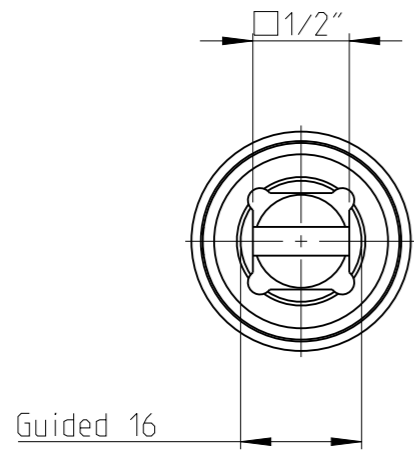

ASSEMBLY	4027036468	Status	Released	Rev. / Iter	0.6
DRAWING	4027036468	Status		Rev. / Iter	0.5

proprietary document. Not to be used in any way without our consent.

<b>SALTUS</b>	Name	QCA-SQ1/2"-L114-SQ3/8"-R-I-G
	Designation	4027 0364 68