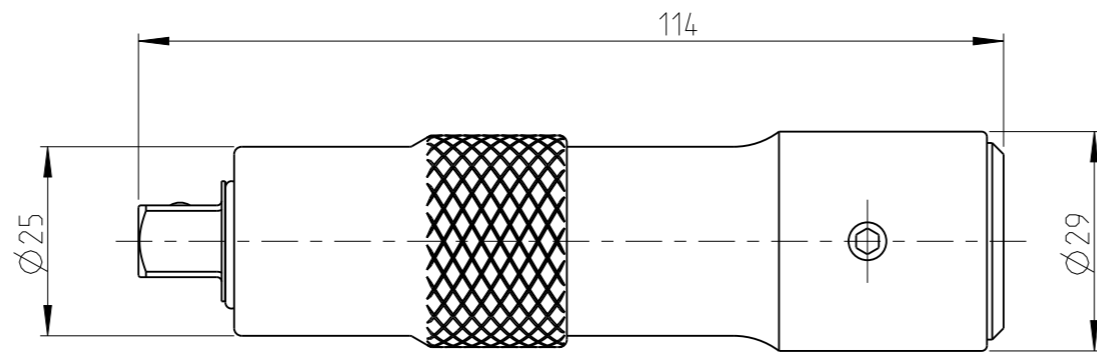

ASSEMBLY	4027036468	Status	Released	Rev. / Iter	0.6
DRAWING	4027036468	Status		Rev. / Iter	0.5

proprietary document. Not to be used in any way without our consent.

<b>SALTUS</b>	Name	QCA-SQ1/2"-L114-SQ3/8"-R-I-G
	Designation	4027 0364 68