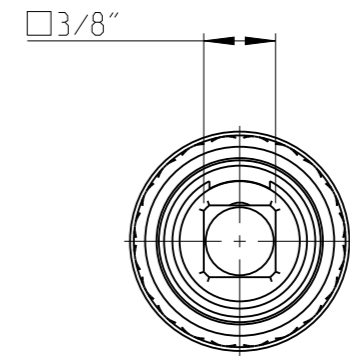

ASSEMBLY	4027036468	Status	Released	Rev. / Iter	0.6
DRAWING	4027036468	Status		Rev. / Iter	0.5

proprietary document. Not to be used in any way without our consent.

<b>SALTUS</b>	Name	QCA-SQ1/2"-L114-SQ3/8"-R-I-G
	Designation	4027 0364 68