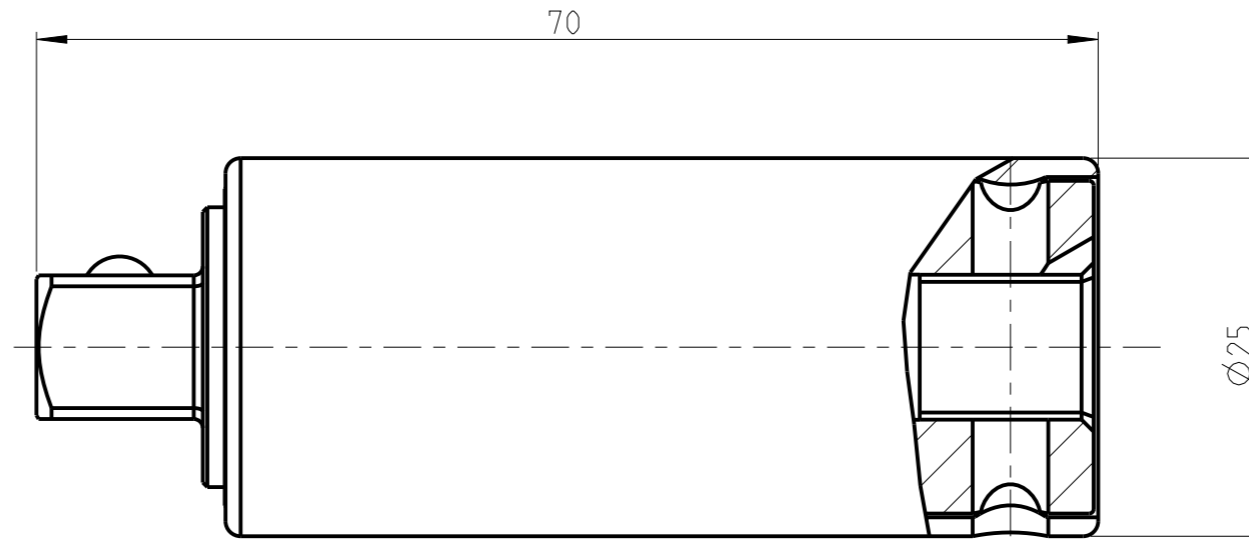

ASSEMBLY	4027036974	Status	Released	Rev. #	0.5
DRAWING	4027036974	Status		Rev. #	0.3

proprietary document. Not to be used in any way without our consent.

**SALTUS**

Name	Ext-SQ3/8"-L70-SQ3/8"-R-I-B
Designation	4027 0369 74