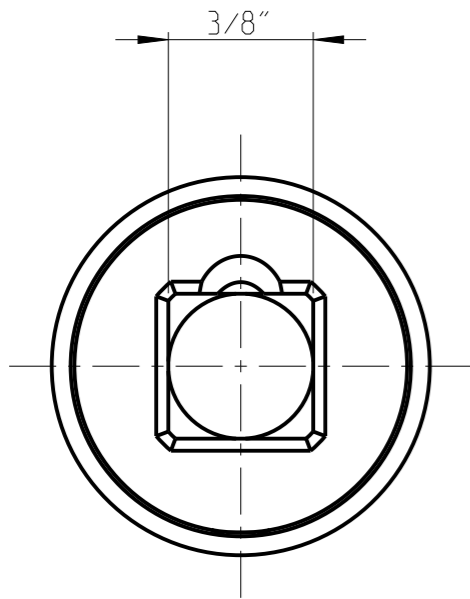

ASSEMBLY	4027036974	Status	Released	Rev. #	0.5
DRAWING	4027036974	Status		Rev. #	0.3

proprietary document. Not to be used in any way without our consent.

**SALTUS**

Name	Ext-SQ3/8"-L70-SQ3/8"-R-I-B
Designation	4027 0369 74