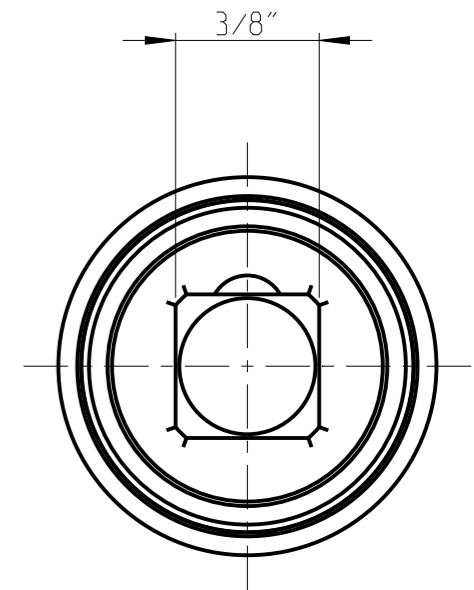

ASSEMBLY	4027036974	Status	Released	Rev. #	0.5
DRAWING	4027036974	Status		Rev. #	0.3

proprietary document. Not to be used in any way without our consent.

**SALTUS**

Name	Ext-SQ3/8"-L70-SQ3/8"-R-I-B
Designation	4027 0369 74