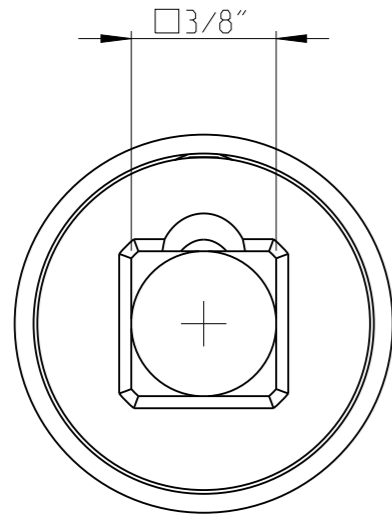

| | | | | | |
|----------|------------|--------|----------|-------------|-----|
| ASSEMBLY | 4027038525 | Status | Released | Rev. / Iter | 1.1 |
| DRAWING | 4027038525 | Status | | Rev. / Iter | 1.1 |

proprietary document. Not to be used in any way without our consent.

SALTUS

Name
EXT-SQ3/8"-L70-SQ3/8"-M-R-1
Designation
4027 0385 25