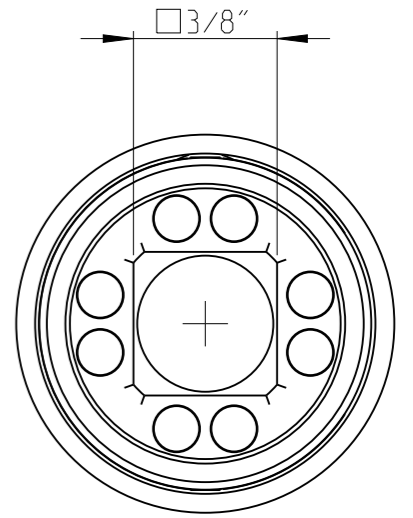

| | | | | | |
|----------|------------|--------|----------|-------------|-----|
| ASSEMBLY | 4027038525 | Status | Released | Rev. / Iter | 1.1 |
| DRAWING | 4027038525 | Status | | Rev. / Iter | 1.1 |

proprietary document. Not to be used in any way without our consent.

SALTUS

Name
EXT-SQ3/8"-L70-SQ3/8"-M-R-1
Designation
4027 0385 25