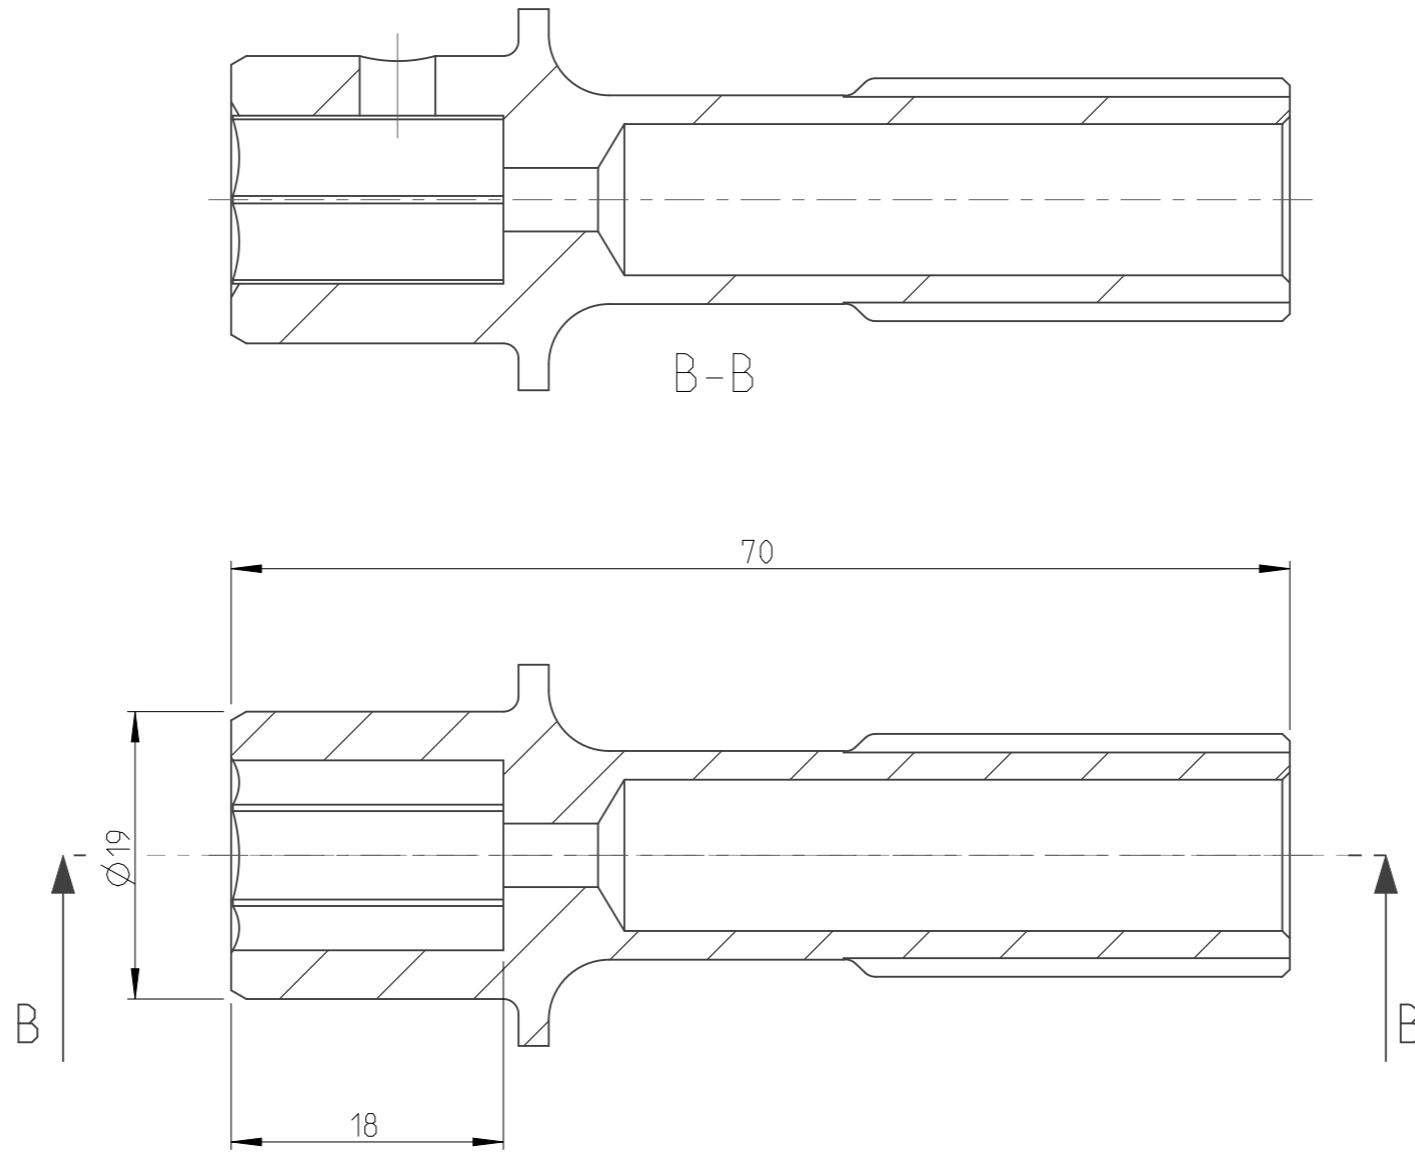

PART	4027040784	Status	Released	Rev./Iter	0.10
Drawing	4027040784	Status		Rev./Iter	0.11

proprietary document. Not to be used in any way without our consent.

2:1

SALTUS

Name
HADM-Hdr-HAD230-L70-HEX7/16"

Designation
4027 0407 84