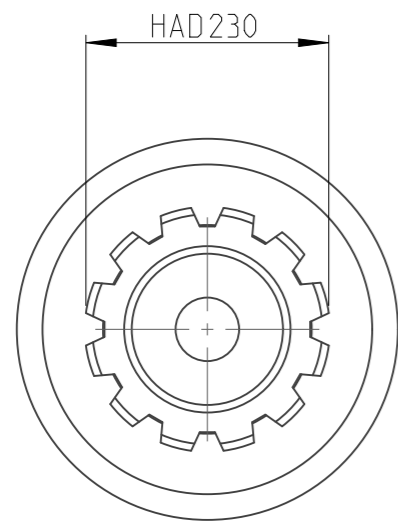

PART	4027040784	Status	Released	Rev./Iter	0.10
Drawing	4027040784	Status		Rev./Iter	0.11

proprietary document. Not to be used in any way without our consent.

2:1

SALTUS

Name
HADM-Hdr-HAD230-L70-HEX7/16"

Designation
4027 0407 84