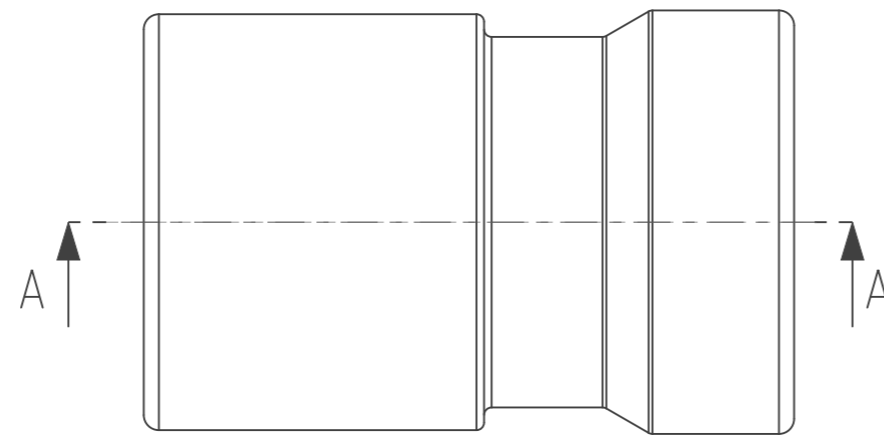

PART	Status	Rev./Iter
402704.14.22	Released	0.1
402704.14.22	Status	Rev./Iter
		0.2

proprietary document. Not to be used in any way without our consent.

SALTUS

Name

Socket cover-HEXE1/4"-d24

Designation

4027 0414 22