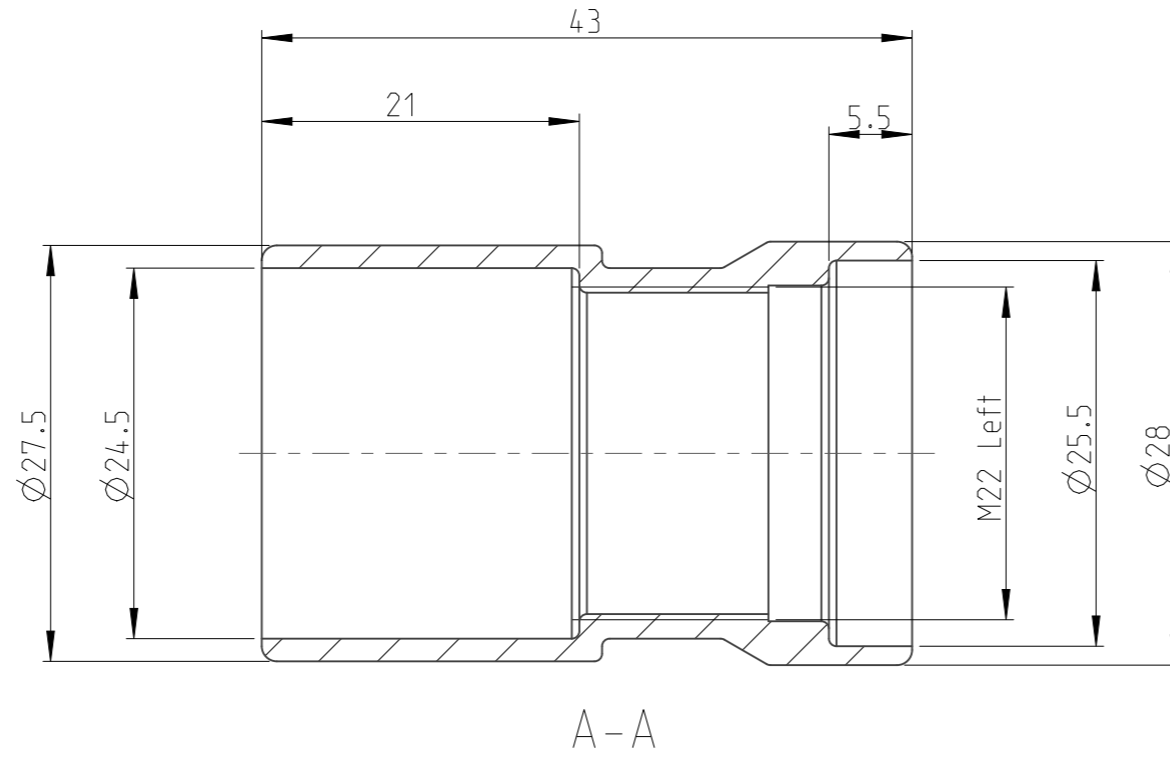

PART	Status	Rev./Iter
402704.14.22	Released	0.1
402704.14.22	Status	Rev./Iter
		0.2

proprietary document. Not to be used in any way without our consent.

SALTUS

Name

Socket cover-HEXE1/4"-d24

Designation

4027 0414 22