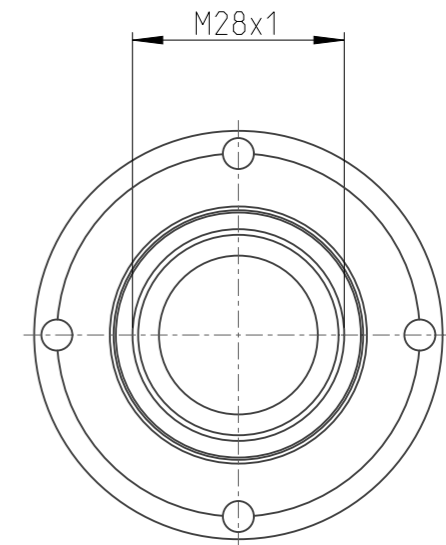

PART	4027041490	Status	Released	Rev./Iter	1.1
Drawing	4027041490	Status		Rev./Iter	1.1

1:1

proprietary document. Not to be used in any way without our consent.

SALTUS

Name	HADM-Skt-HAD230-L79-M28x1
Designation	4027 0414 90