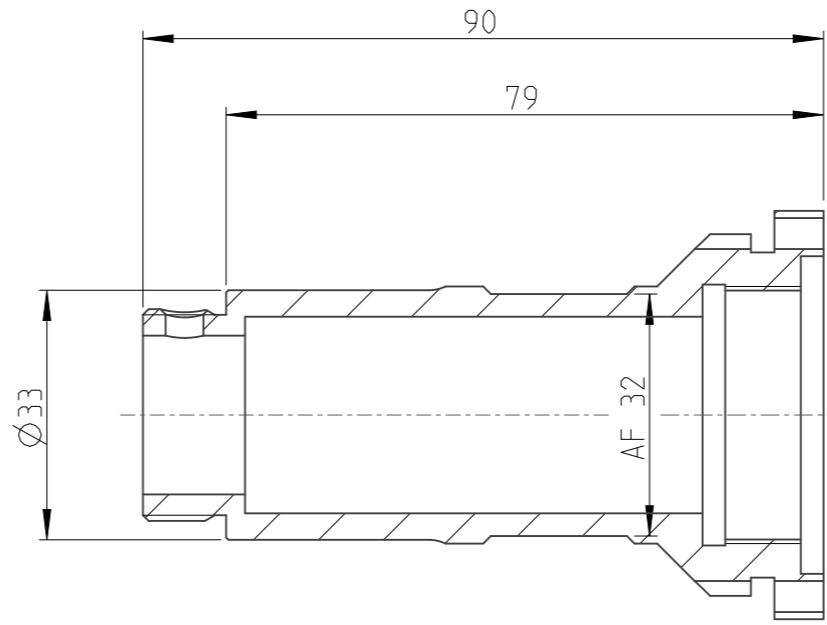

PART	4027041490	Status	Released	Rev./Iter	1.1
Drawing	4027041490	Status		Rev./Iter	1.1

1:1

proprietary document. Not to be used in any way without our consent.

SALTUS

Name	HADM-Skt-HAD230-L79-M28x1
Designation	4027 0414 90