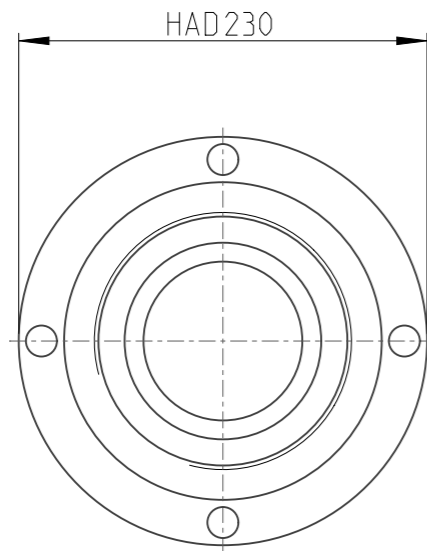

PART	4027041490	Status	Released	Rev./Iter	1.1
Drawing	4027041490	Status		Rev./Iter	1.1

1:1

proprietary document. Not to be used in any way without our consent.

SALTUS

Name	HADM-Skt-HAD230-L79-M28x1
Designation	4027 0414 90