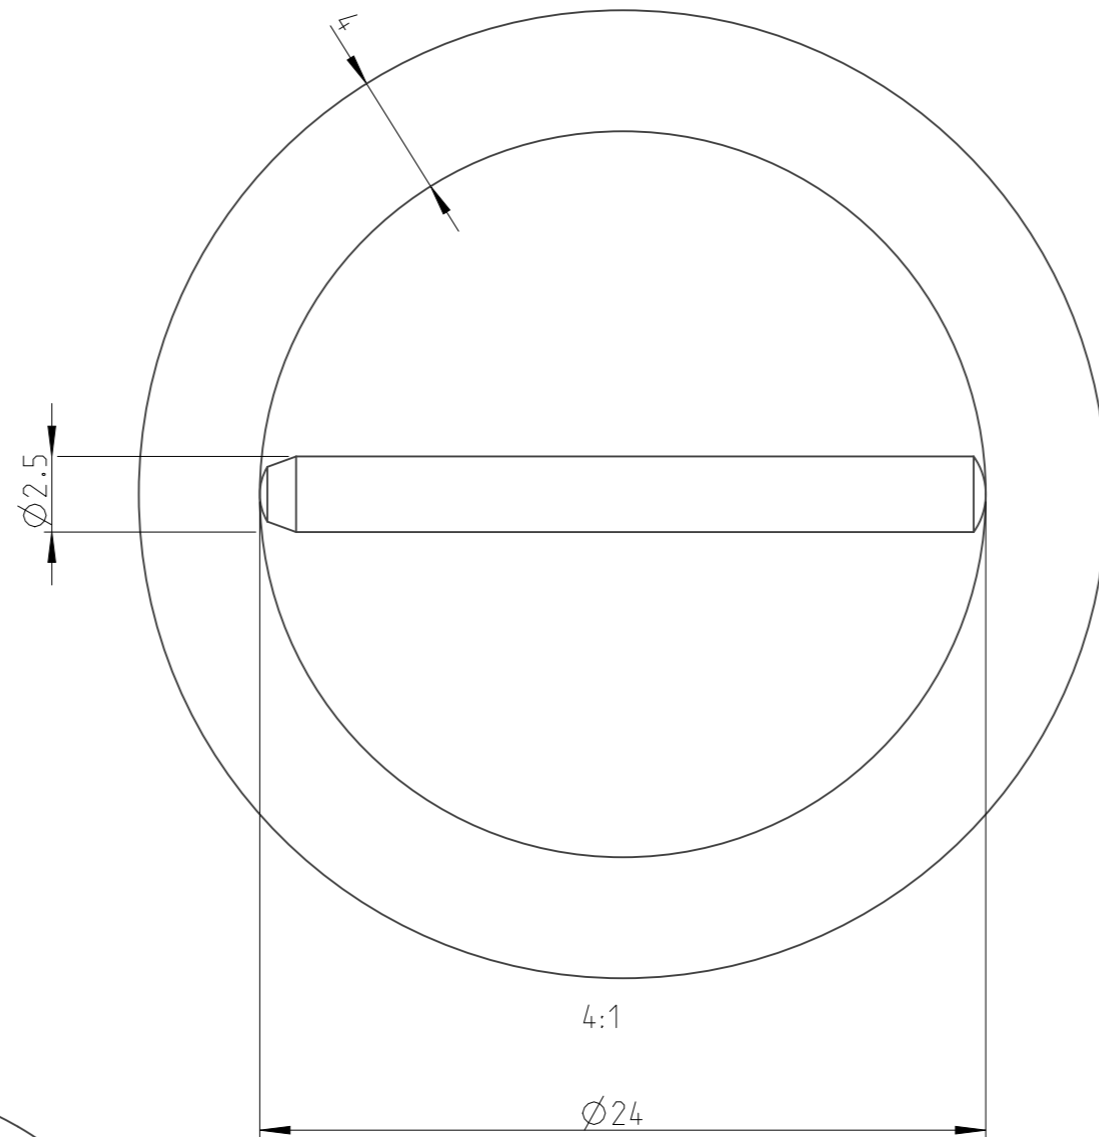

ASSEMBLY	402704.1515	Status	Released	Rev. / Iter	2.0
DRAWING	402704.1515	Status		Rev. / Iter	2.0

proprietary document. Not to be used in any way without our consent.

**SALTUS**

Name	Pin O-Ring-Set SQ3/8"-d24
Designation	4027 0415 15