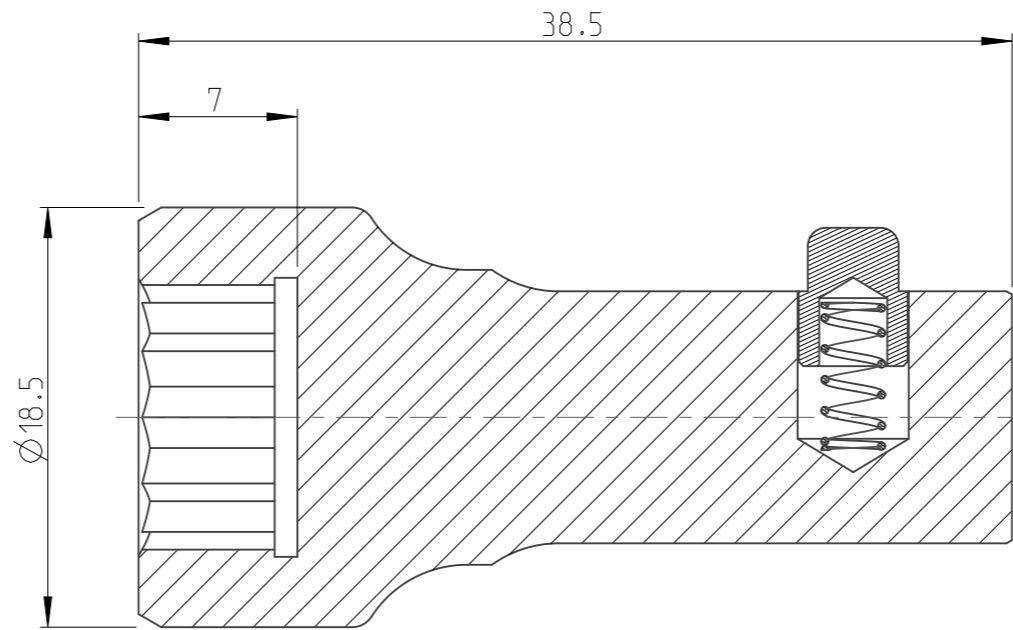

ASSEMBLY	402704.3140	Status	Released	Rev. / Iter	0.4
DRAWING	402704.3140	Status		Rev. / Iter	0.3

proprietary document. Not to be used in any way without our consent.

SALTUS

Name
HADM-NutStr-HEX7/16"-DHEX10.1