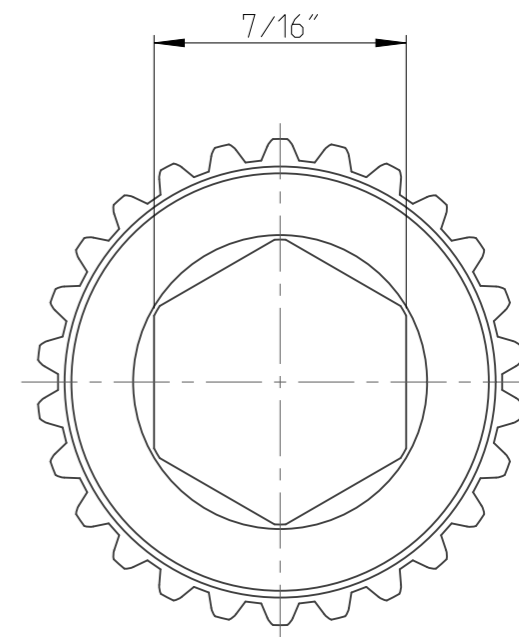

PART	402704.3150	Status	Released	Rev./Iter	0.5
Drawing	402704.3150	Status		Rev./Iter	0.5

1:1

proprietary document. Not to be used in any way without our consent.

SALTUS

Name
HADM-Hdr-HAD 200-L31-HEX7/16"

Designation
4027 0431 50