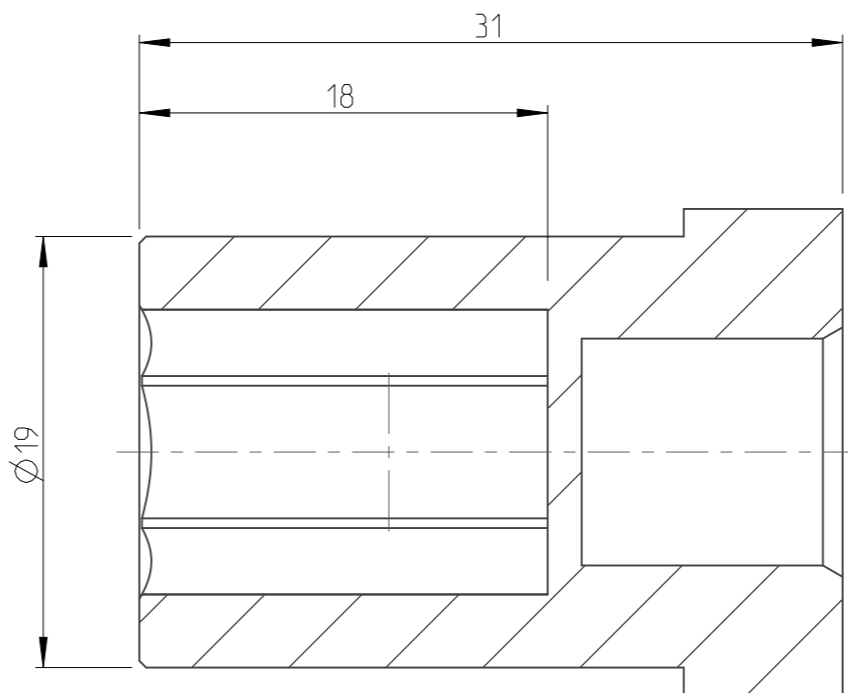

PART	402704.3150	Status	Released	Rev./Iter	0.5
Drawing	402704.3150	Status		Rev./Iter	0.5

1:1

proprietary document. Not to be used in any way without our consent.

SALTUS

Name
HADM-Hdr-HAD 200-L31-HEX7/16"

Designation
4027 0431 50