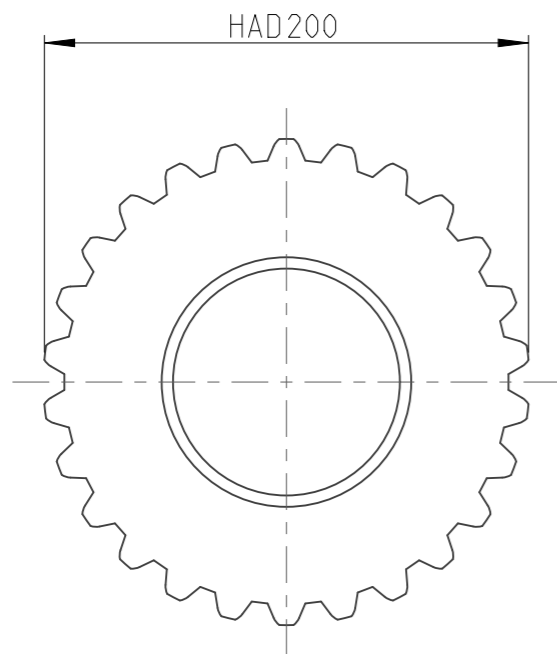

PART	402704.3150	Status	Released	Rev./Iter	0.5
Drawing	402704.3150	Status		Rev./Iter	0.5

1:1

proprietary document. Not to be used in any way without our consent.

SALTUS

Name
HADM-Hdr-HAD 200-L31-HEX7/16"

Designation
4027 0431 50