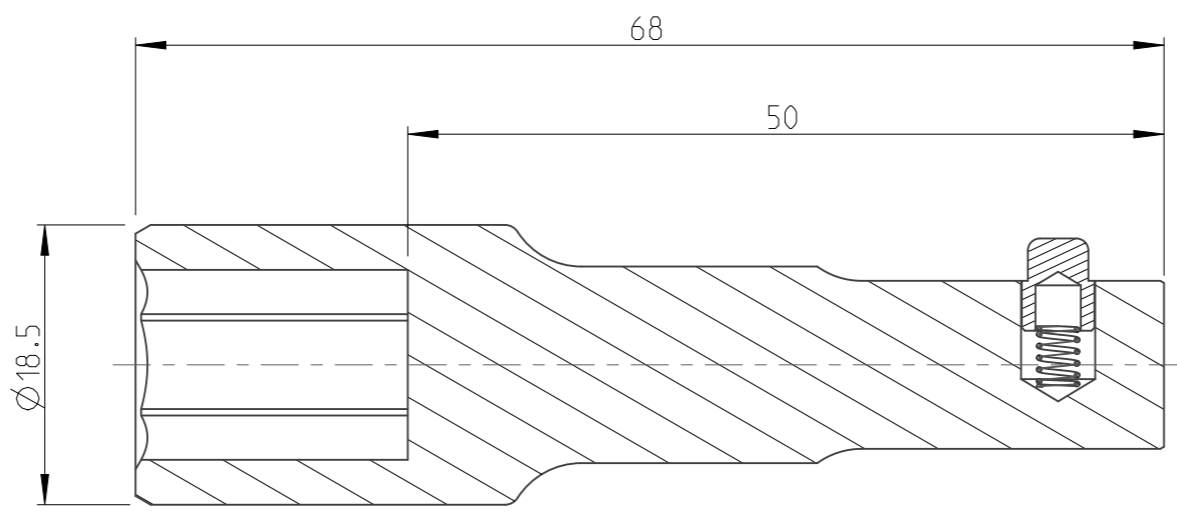

ASSEM	402704.3153	Status	Released	Rev. / Iter	0.6
Drawing	402704.3153	Status		Rev. / Iter	0.7

proprietary document. Not to be used in any way without our consent.

SALTUS	Name	HADM-BitHdr-L50-HEX7/16"
	Designation	4027 0431 53