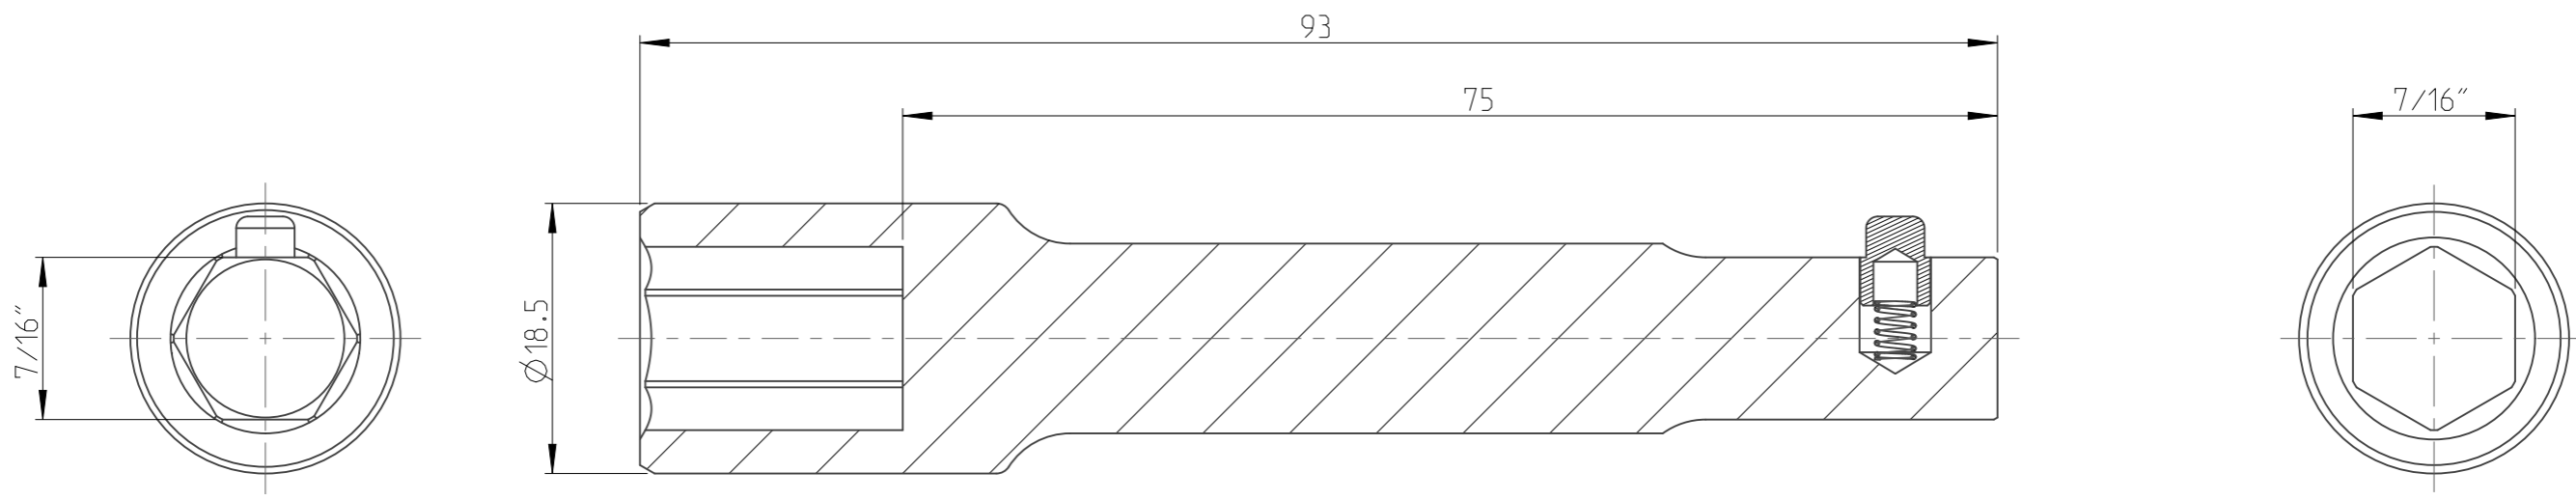

| | | | | | |
|----------|-------------|--------|----------|-------------|-----|
| ASSEMBLY | 402704.3155 | Status | Released | Rev. / Iter | 0.4 |
| DRAWING | 402704.3155 | Status | | Rev. / Iter | 0.4 |