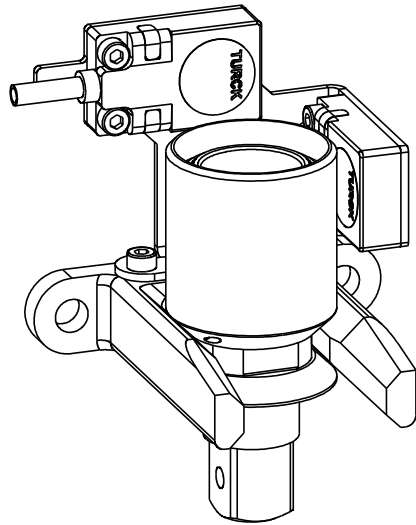

KSBK	Part No.	4027045001	Rev.	1.0
	Drawing	4027045001	Rev.	0.8
	Status	Released	Status	0.9
	Released	Status	Rev.	0.8

proprietary document. Not to be used in any way without our consent.

**SALTUS**

Name

ASC Kit 1/2"