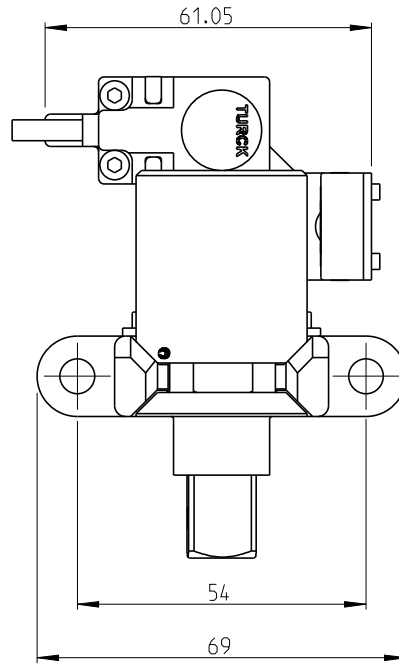

KSBK	Part No.	4027045001	Rev.	1.0
	Drawing	4027045001	Rev.	0.8
	Status	Released	Status	0.9
	Released	Status	Rev.	0.8

proprietary document. Not to be used in any way without our consent.

**SALTUS**

Name

ASC Kit 1/2"