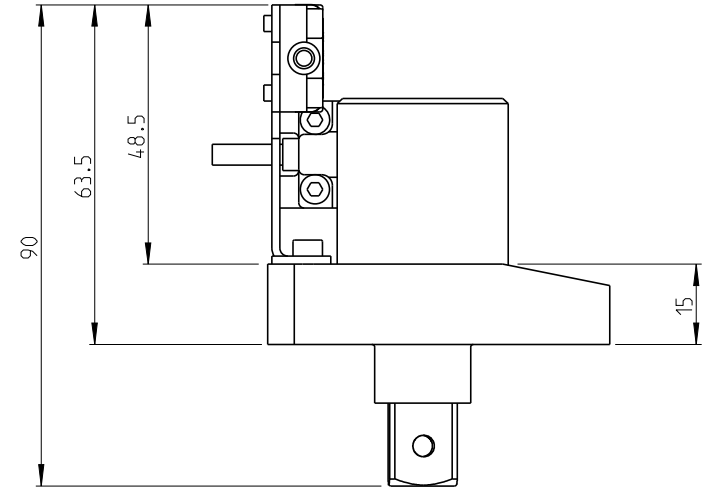

KSBK	Part No.	4027045001	Rev.	1.0
	Drawing	4027045001	Rev.	0.8
	Status	Released	Status	0.9
	Released	Status	Rev.	0.8

proprietary document. Not to be used in any way without our consent.

**SALTUS**

Name

ASC Kit 1/2"