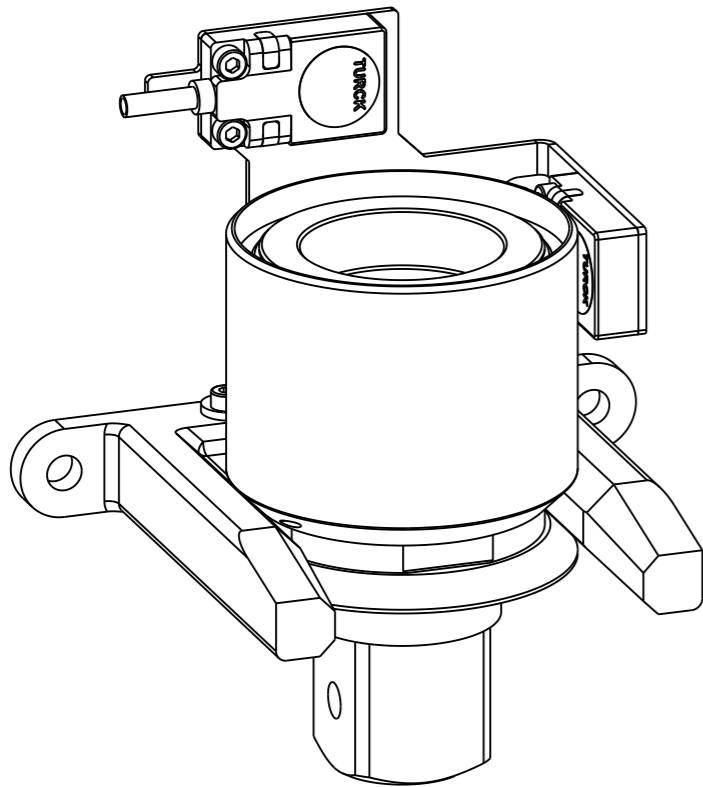

ASSEMBLY	4027045002	Status	Released	Rev. / Iter	0.1
DRAWING	4027045002	Status		Rev. / Iter	0.1

proprietary document. Not to be used in any way without our consent.

**SALTUS**

Name	ASC Kit 1"
Designation	4027 0450 02