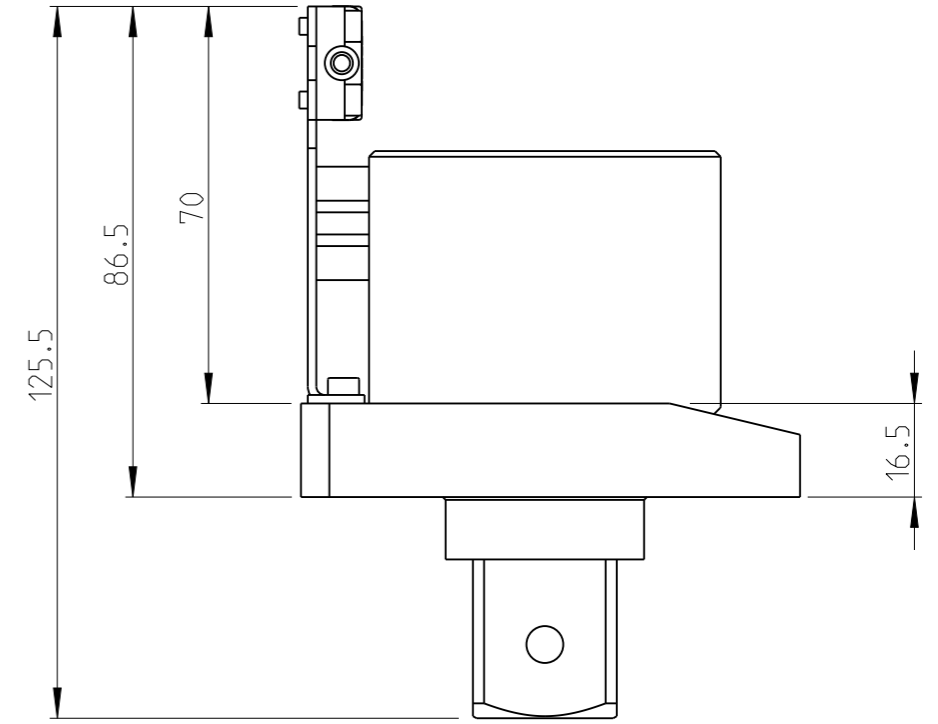

ASSEMBLY	4027045002	Status	Released	Rev. / Iter	0.1
DRAWING	4027045002	Status		Rev. / Iter	0.1

proprietary document. Not to be used in any way without our consent.

**SALTUS**

Name	ASC Kit 1"
Designation	4027 0450 02