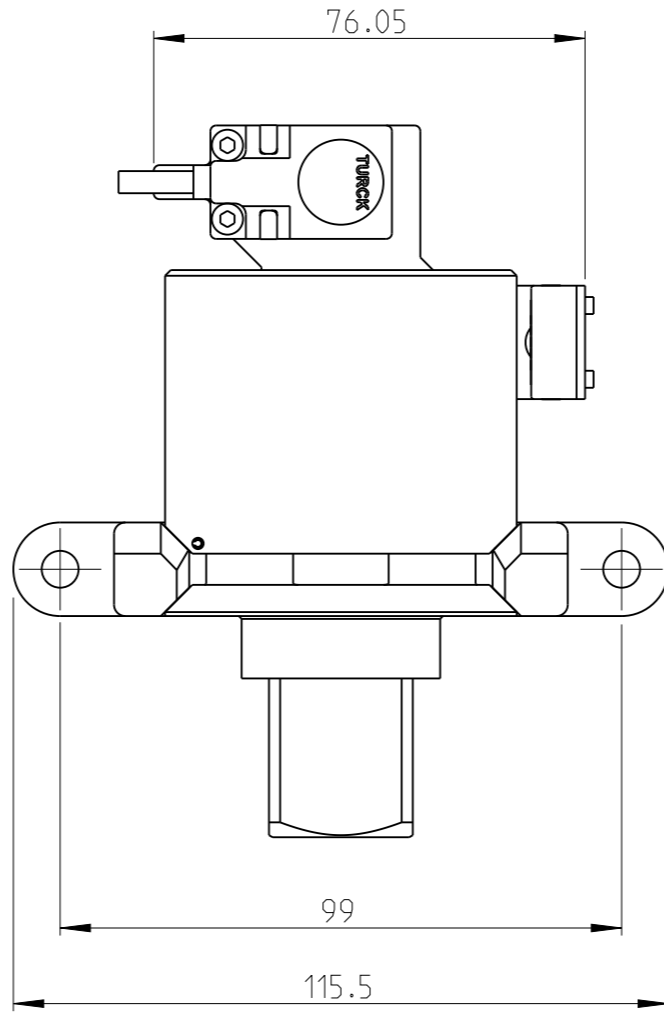

ASSEMBLY	4027045002	Status	Released	Rev. / Iter	0.1
DRAWING	4027045002	Status		Rev. / Iter	0.1

proprietary document. Not to be used in any way without our consent.

**SALTUS**

Name	ASC Kit 1"
Designation	4027 0450 02