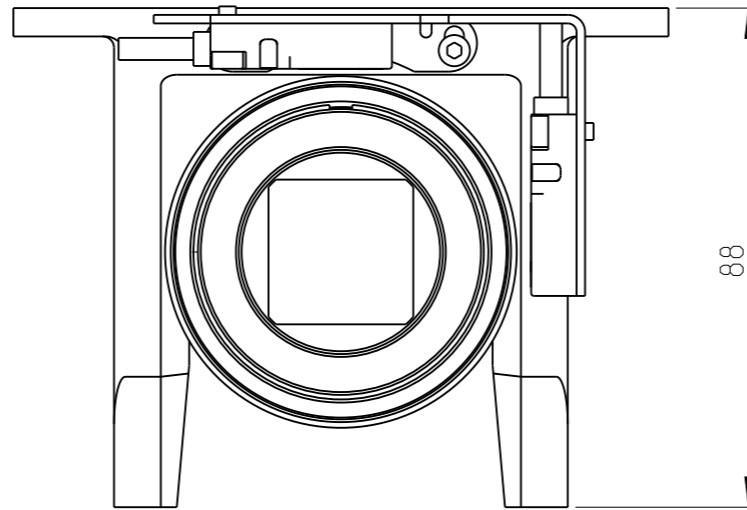

ASSEMBLY	4027045002	Status	Released	Rev. / Iter	0.1
DRAWING	4027045002	Status		Rev. / Iter	0.1

proprietary document. Not to be used in any way without our consent.

**SALTUS**

Name	ASC Kit 1"
Designation	4027 0450 02