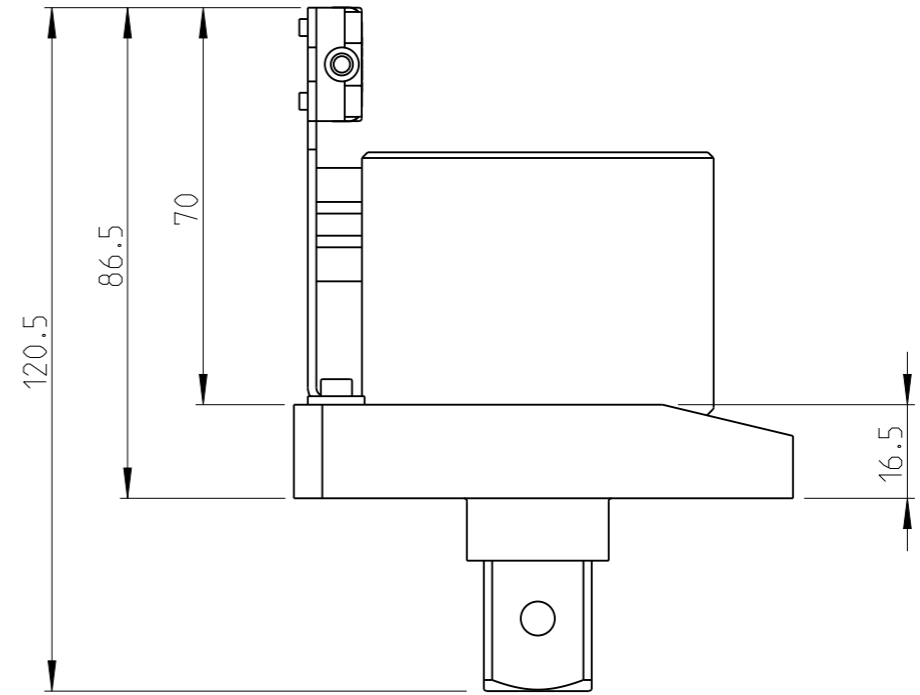

| | | | | | |
|----------|------------|--------|----------|-------------|-----|
| ASSEMBLY | 4027045004 | Status | Released | Rev. / Iter | 0.3 |
| DRAWING | 4027045004 | Status | | Rev. / Iter | 0.3 |

proprietary document. Not to be used in any way without our consent.

SALTUS

Name

ASC Kit 3/4"

Designation

4027 0450 04