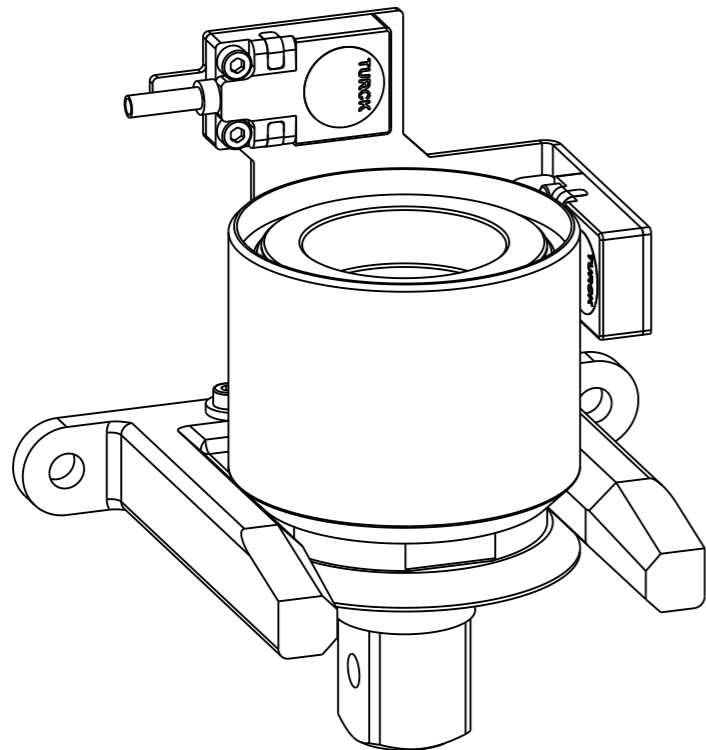

| | | | | | |
|----------|------------|--------|----------|-------------|-----|
| ASSEMBLY | 4027045004 | Status | Released | Rev. / Iter | 0.3 |
| DRAWING | 4027045004 | Status | | Rev. / Iter | 0.3 |

proprietary document. Not to be used in any way without our consent.

SALTUS

Name

ASC Kit 3/4"

Designation

4027 0450 04