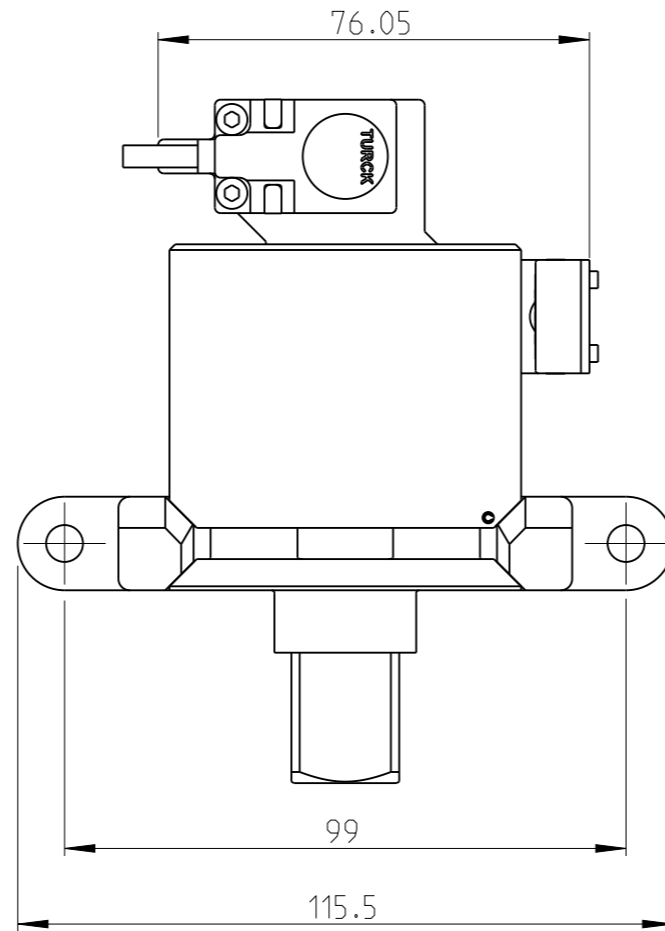

| | | | | | |
|----------|------------|--------|----------|-------------|-----|
| ASSEMBLY | 4027045004 | Status | Released | Rev. / Iter | 0.3 |
| DRAWING | 4027045004 | Status | | Rev. / Iter | 0.3 |

proprietary document. Not to be used in any way without our consent.

SALTUS

Name

ASC Kit 3/4"

Designation

4027 0450 04