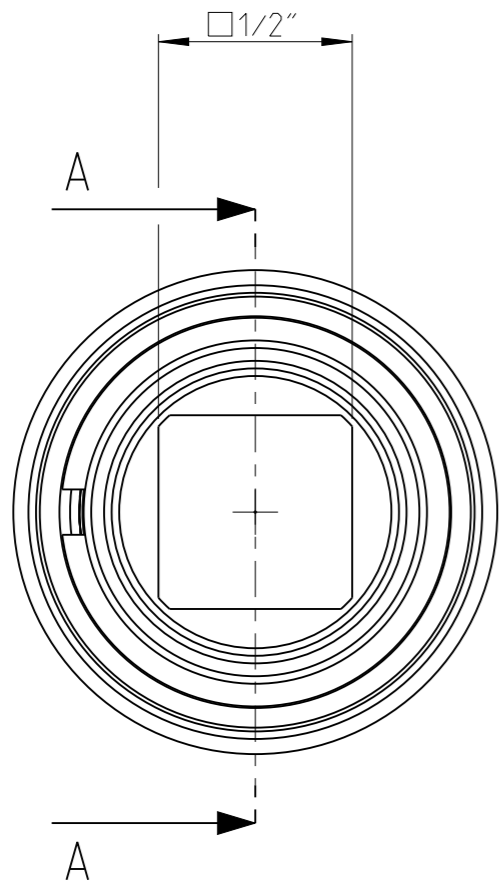

ASSEMBLY	4027045100	Status	Released	Rev. / Iter	0.9
DRAWING	4027045100	Status		Rev. / Iter	0.10

proprietary document. Not to be used in any way without our consent.

Used with Socket Dock A: 4027045150

SALTUS	Name	Automated Socket Changer 1/2"
	Designation	4027 0451 00