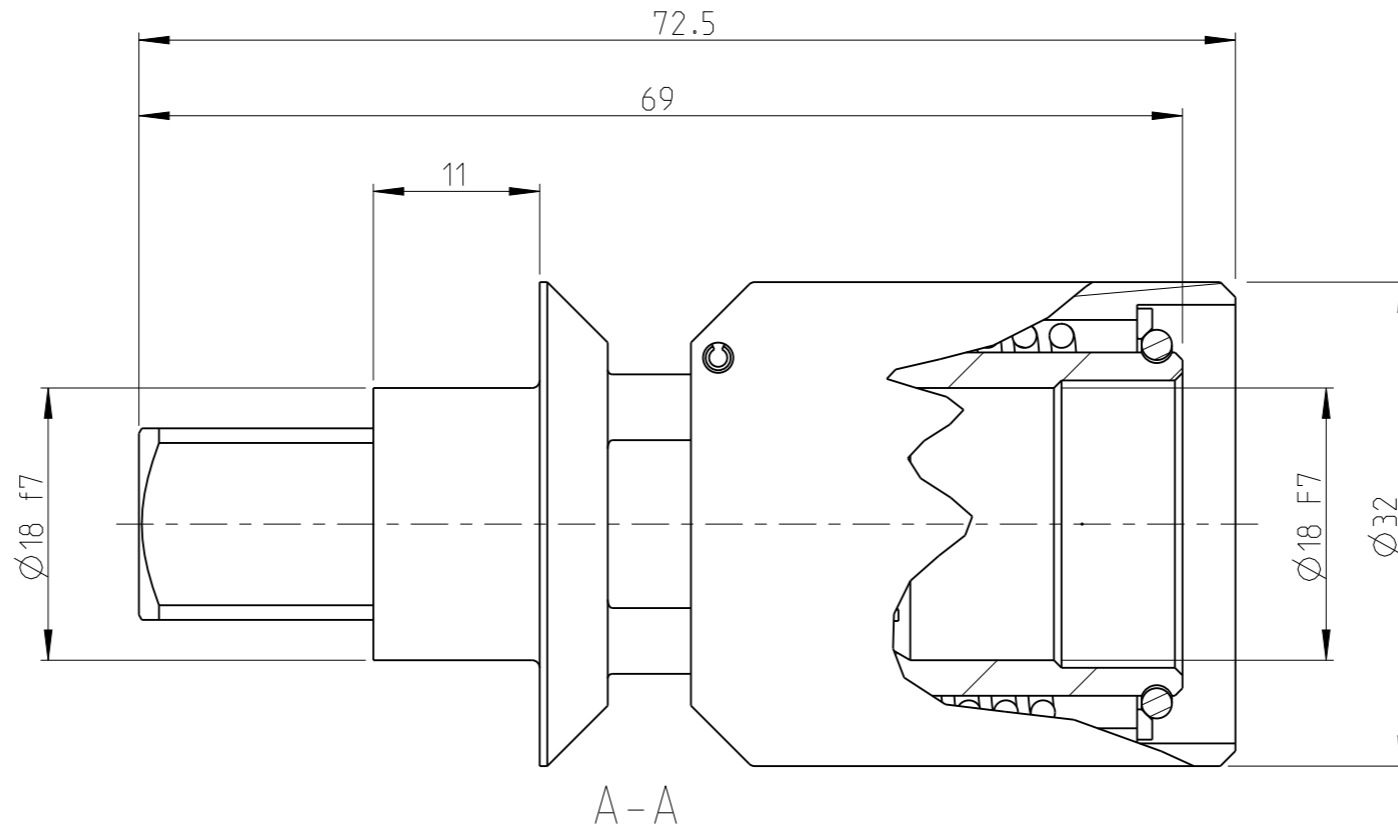

ASSEMBLY	4027045100	Status	Released	Rev. / Iter	0.9
DRAWING	4027045100	Status		Rev. / Iter	0.10

proprietary document. Not to be used in any way without our consent.

Used with Socket Dock A: 4027045150

SALTUS	Name	Automated Socket Changer 1/2"
	Designation	4027 0451 00