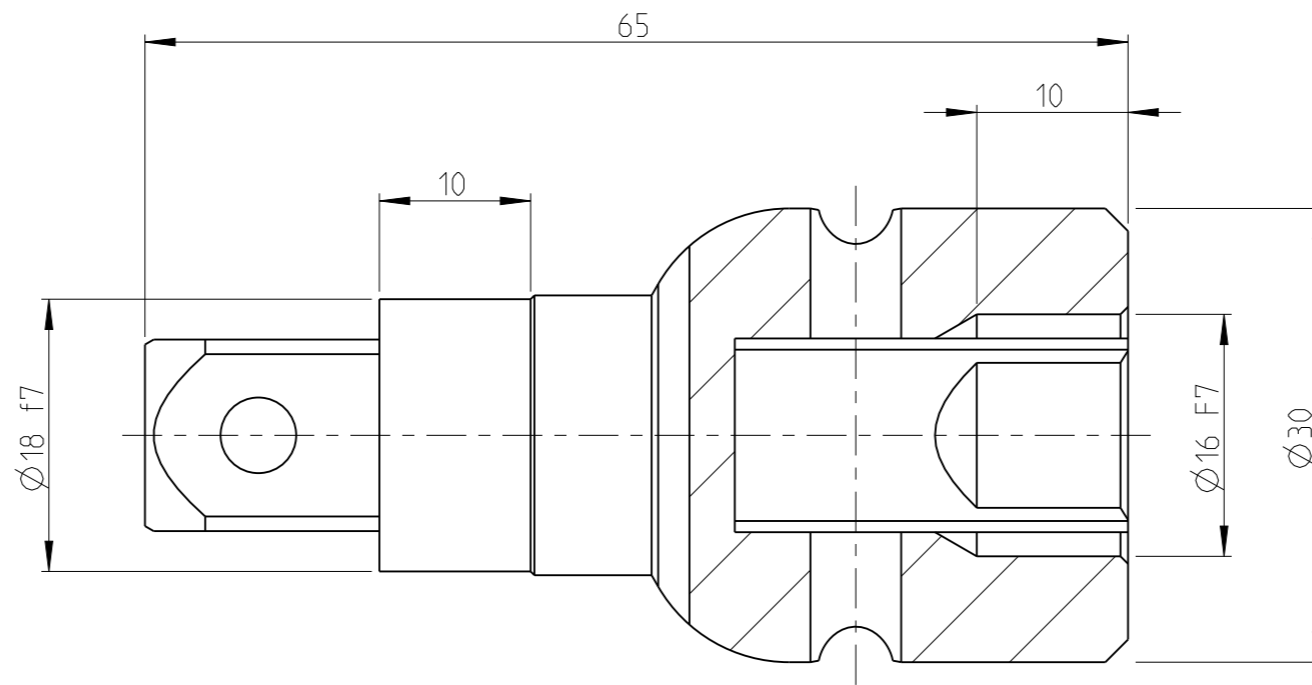

PART	402704510	Status	Released	Rev./Iter	0,8
Drawing	402704510	Status		Rev./Iter	0,8

Used with:
 Automated Socket Changer - 4027 0451 00
 - 4027 0453 00

proprietary document. Not to be used in any way without our consent.

SALTUS	Name	Adapter-SQ1/2"-L65-SQ1/2"-dG16
	Designation	4027 0451 10