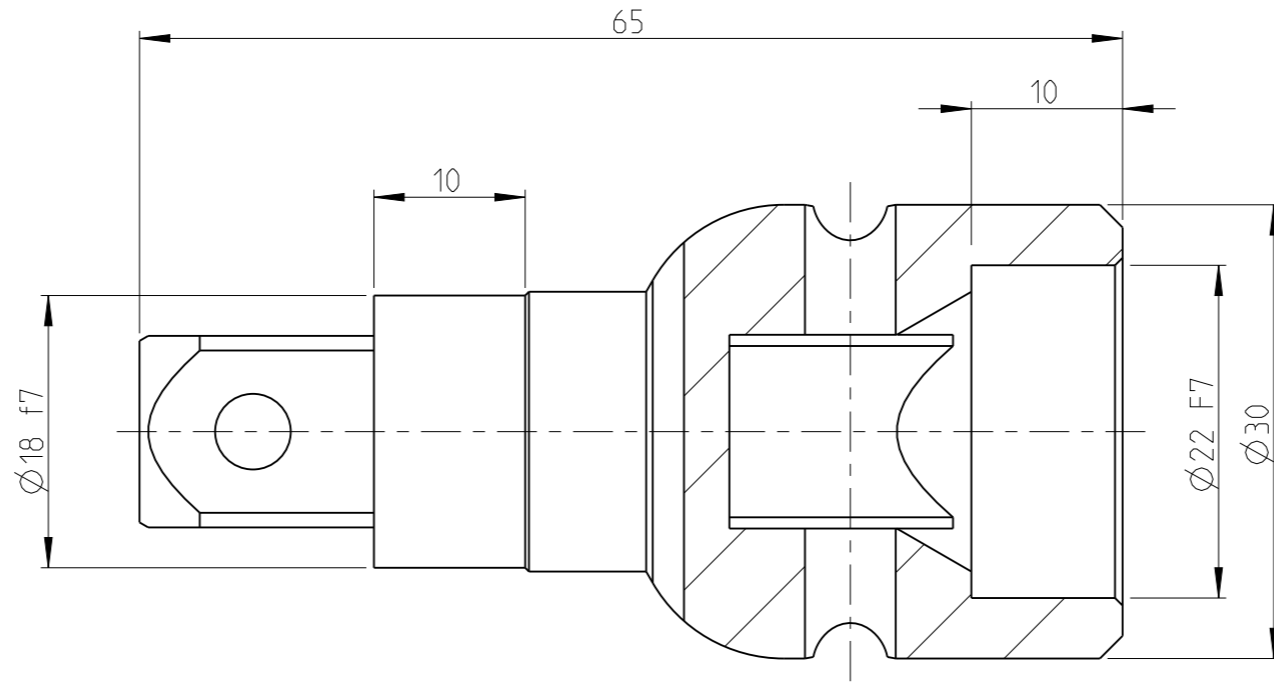

PART	4027045111	Status	Released	Rev./Iter	0,8
Drawing	4027045111	Status		Rev./Iter	0,9

Used with:  
 Automated Socket Changer - 4027 0451 00  
 - 4027 0453 00

proprietary document. Not to be used in any way without our consent.

**SALTUS**

Name	Adapter-SQ1/2"-L65-SQ1/2"-dG22
Designation	4027 0451 11