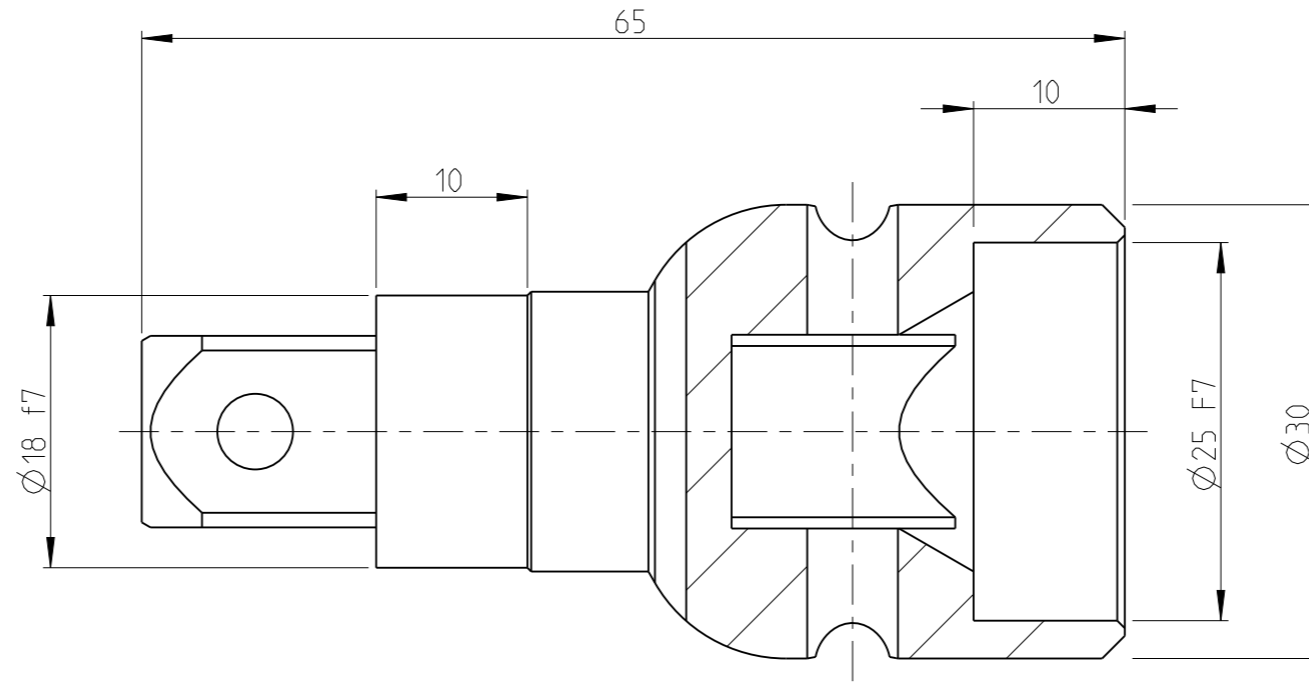

PART	4027045112	Status	Released	Rev./Iter	0.4
Drawing	4027045112	Status		Rev./Iter	0.4

Used with:  
 Automated Socket Changer - 4027 0451 00  
 - 4027 0453 00

proprietary document. Not to be used in any way without our consent.

<b>SALTUS</b>	Name	Adapter-SQ1/2"-L65-SQ1/2"-dG25
	Designation	4027 0451 12